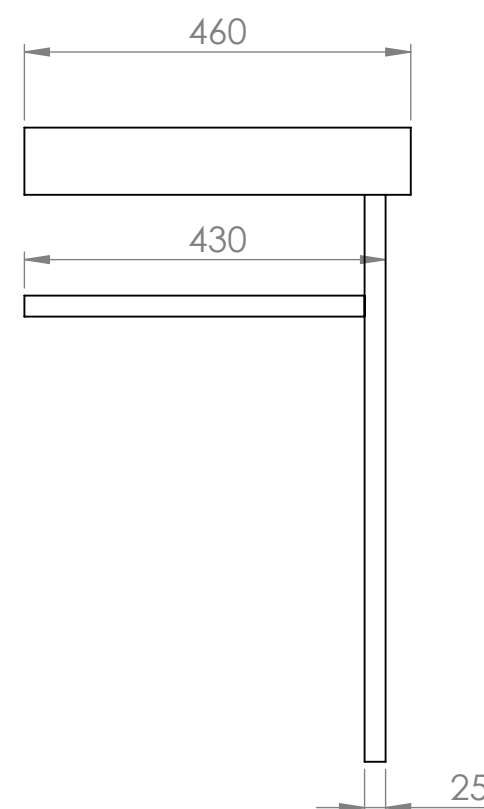

Front View

Side View

Front View - Section View

Side View - Section View

Top View

PIETRA

Product Name	Lomazzo 600
Material	Marble & Stainless Steel
Size, mm	600 x 460 x 755

All dimensions provided in millimeters.