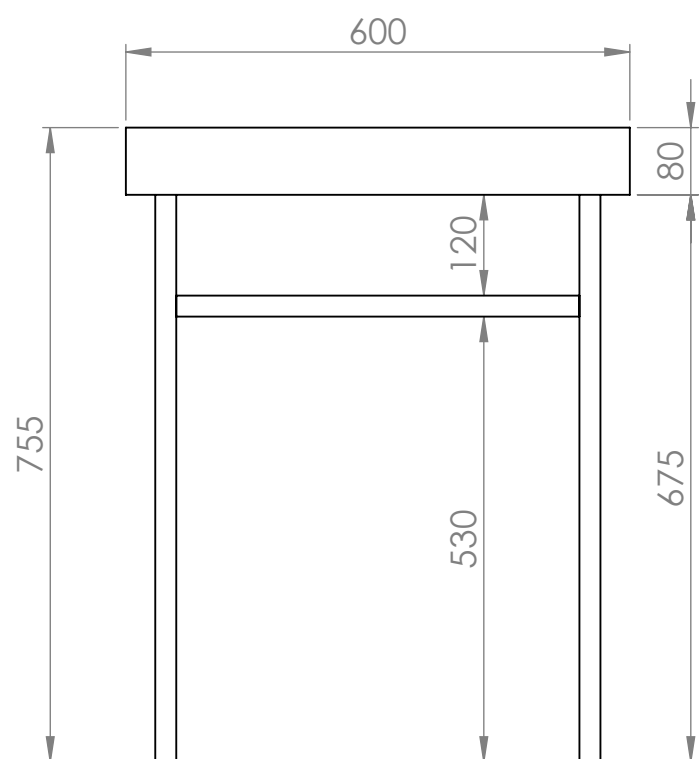

Front View

Side View

Front View - Section View

Side View - Section View

Top View

PIETRA

Product Name	Lomazzo 600
Material	Marble & Stainless Steel
Size, mm	600 x 460 x 755

All dimensions provided in millimeters.