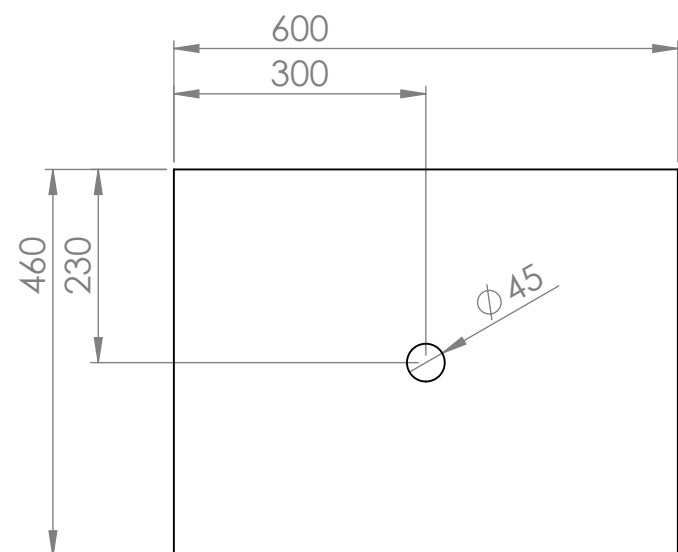

Front View

Side View

Front View - Section View

Side View - Section View

Top View

PIETRA

Product Name	Lomazzo 600
Material	Marble & Stainless Steel
Size, mm	600 x 460 x 755

All dimensions provided in millimeters.