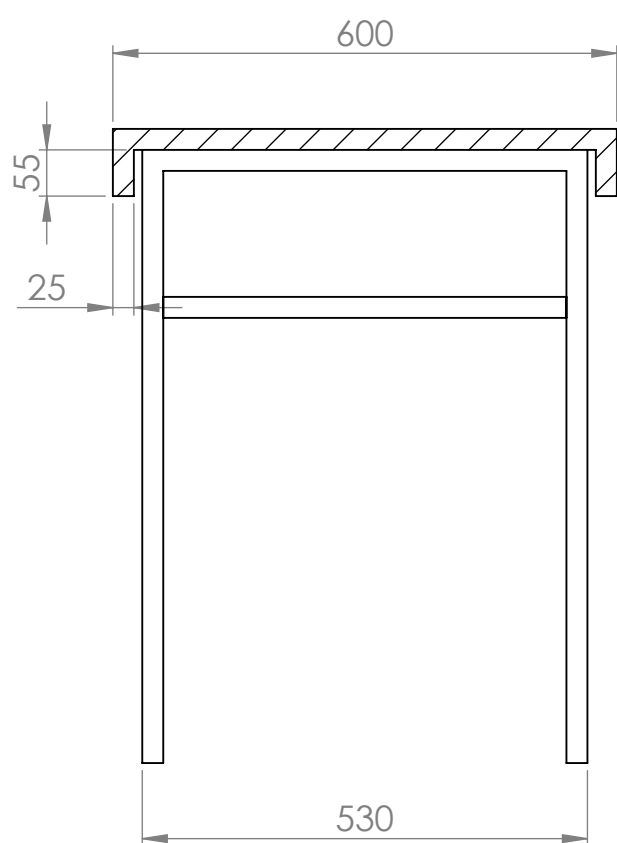

Front View

Side View

Front View - Section View

Side View - Section View

Top View

PIETRA

Product Name	Lomazzo 600
Material	Marble & Stainless Steel
Size, mm	600 x 460 x 755

All dimensions provided in millimeters.