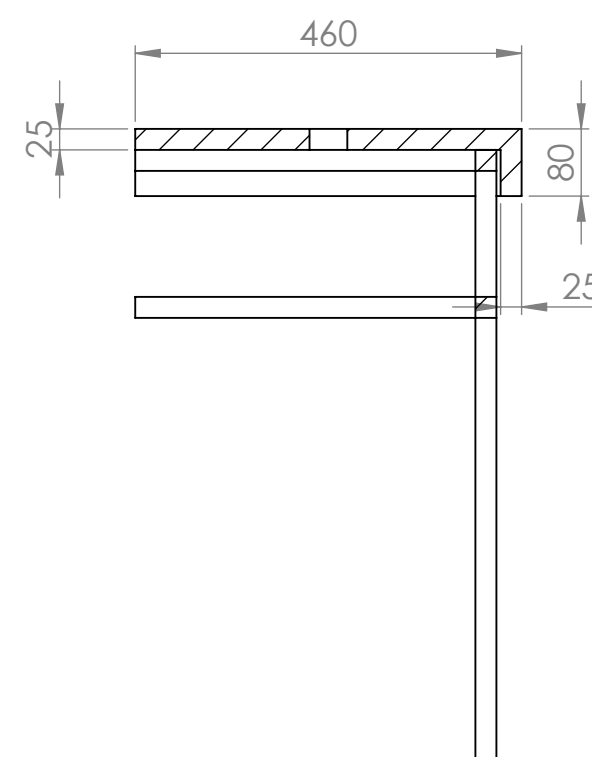

Front View

Side View

Front View - Section View

Side View - Section View

Top View

PIETRA

Product Name	Lomazzo 600
Material	Marble & Stainless Steel
Size, mm	600 x 460 x 755

All dimensions provided in millimeters.