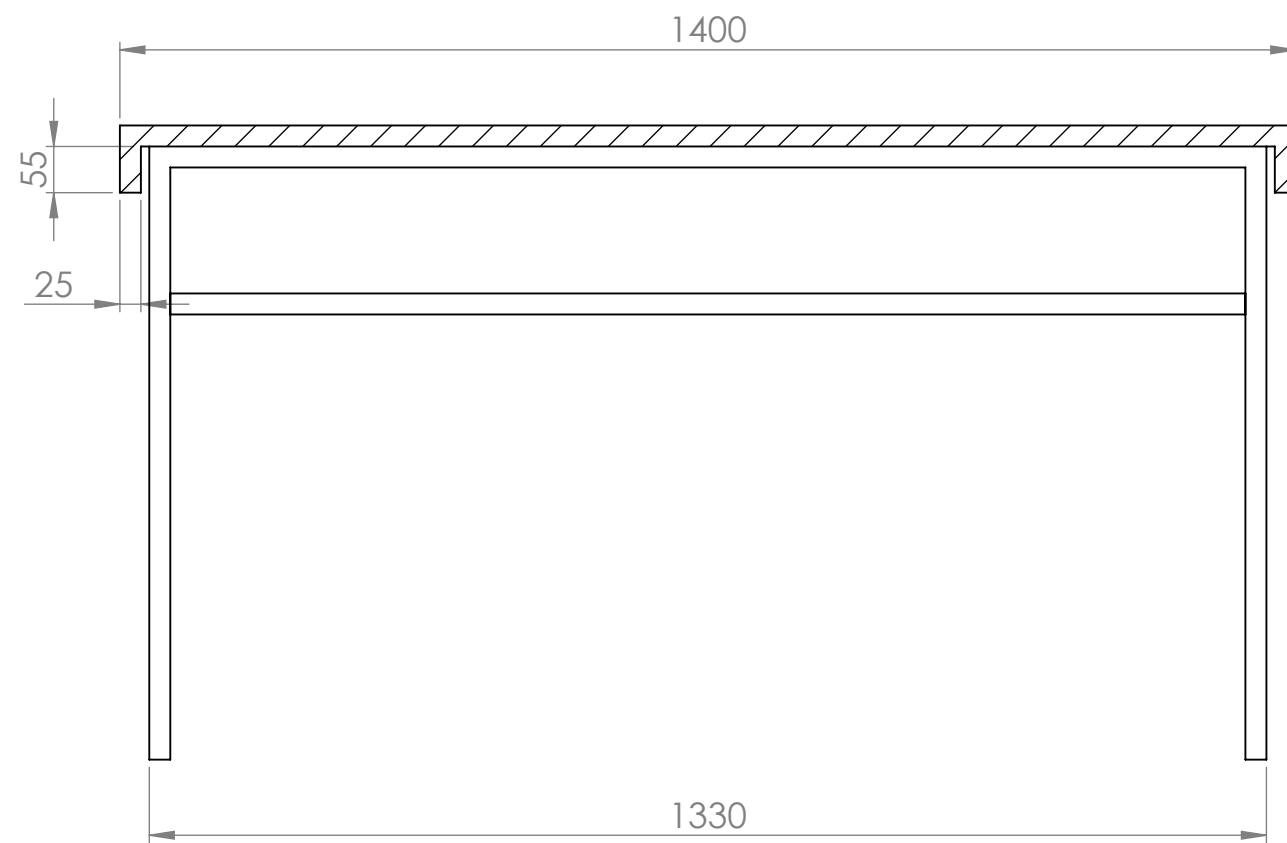

Front View

Side View

Front View - Section View

Side View - Section View

Top View

PIETRA

Product Name	Lomazzo 1400
Material	Marble & Stainless Steel
Size, mm	1400 x 460 x 755

All dimensions provided in millimeters.