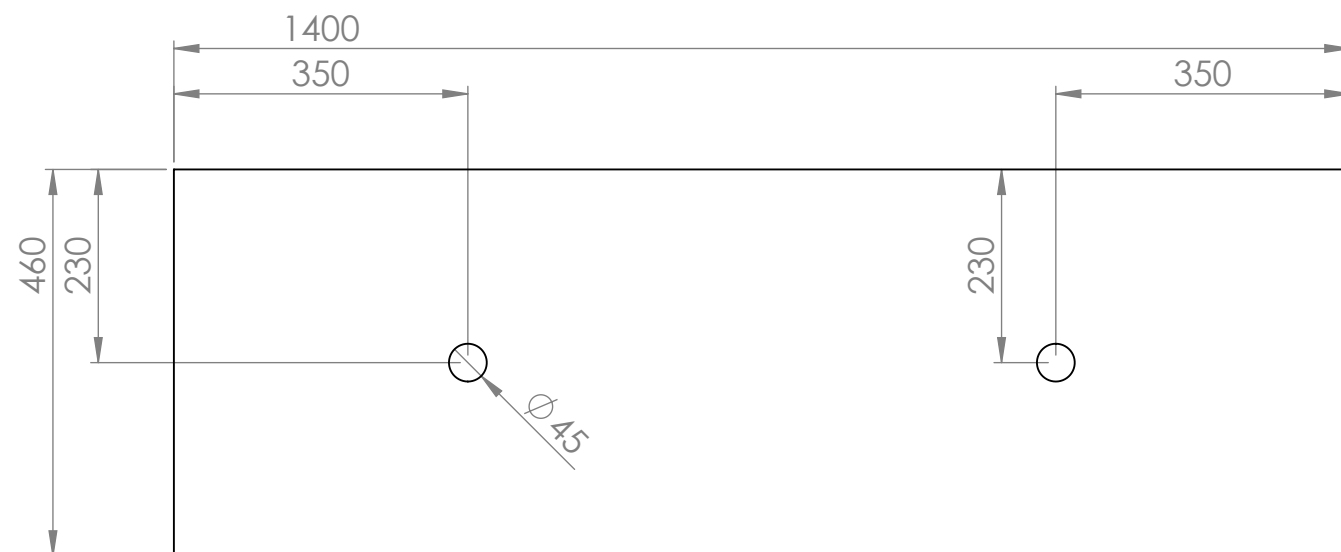

Front View

Side View

Front View - Section View

Side View - Section View

Top View

PIETRA

Product Name	Lomazzo 1400
Material	Marble & Stainless Steel
Size, mm	1400 x 460 x 755

All dimensions provided in millimeters.