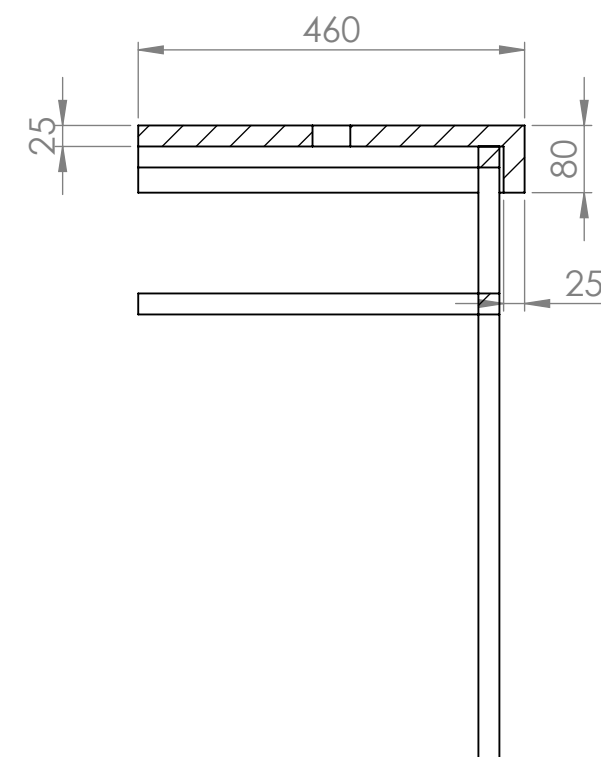

Front View

Side View

Front View - Section View

Side View - Section View

Top View

PIETRA

Product Name	Lomazzo 1400
Material	Marble & Stainless Steel
Size, mm	1400 x 460 x 755

All dimensions provided in millimeters.