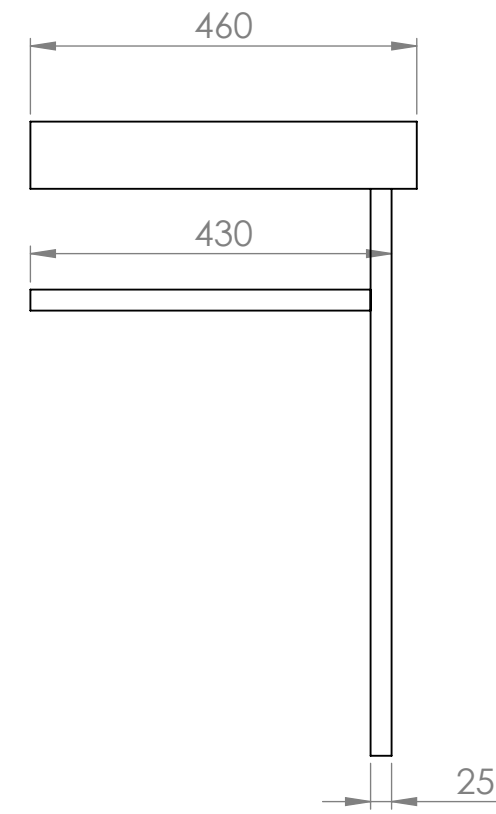

Front View

Side View

Front View - Section View

Side View - Section View

Top View

PIETRA

Product Name	Lomazzo 1400
Material	Marble & Stainless Steel
Size, mm	1400 x 460 x 755

All dimensions provided in millimeters.