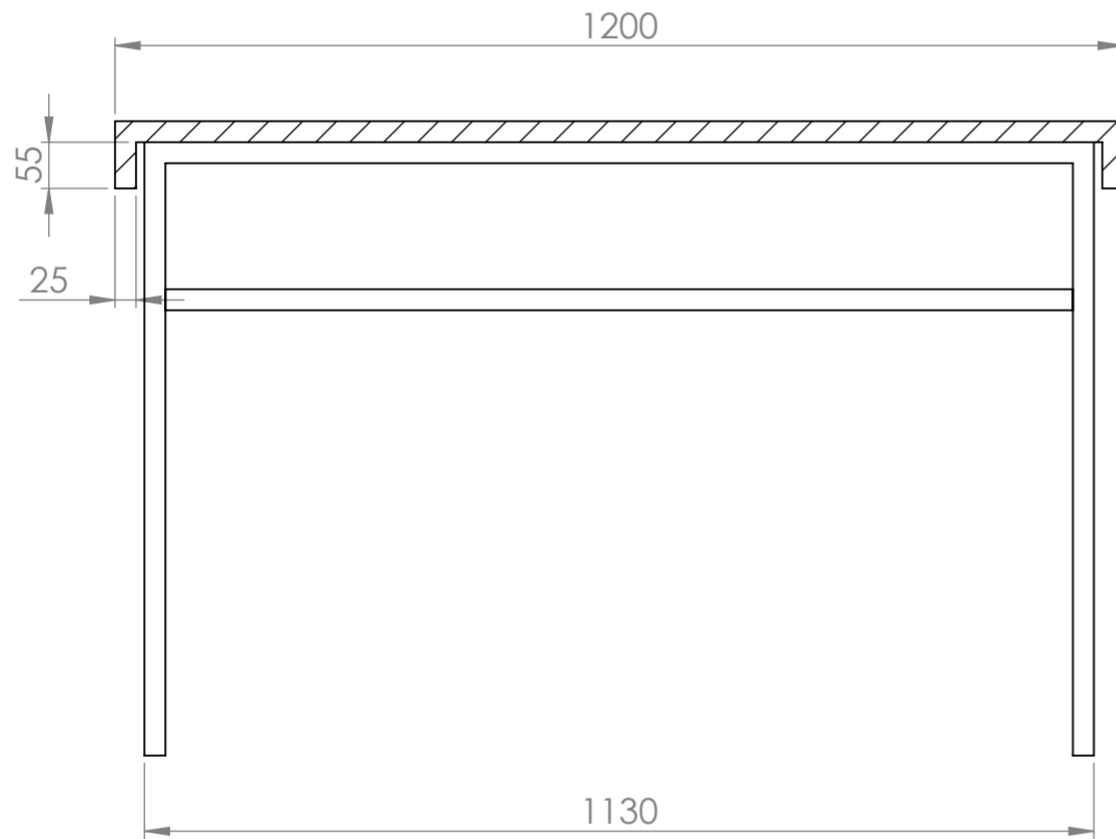

Front View

Side View

Front View - Section View

Side View - Section View

Top View

PIETRA

Product Name	Lomazzo 1200
Material	Marble & Stainless Steel
Size, mm	1200 x 460 x 755

All dimensions provided in millimeters.