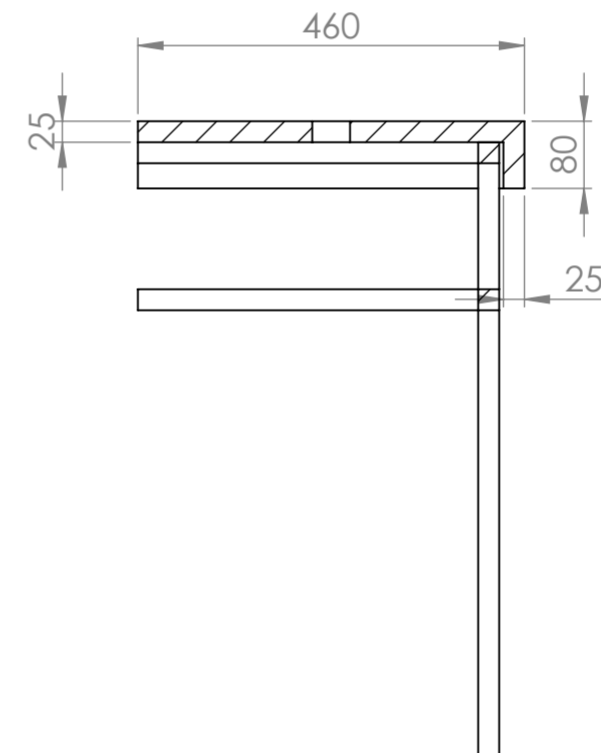

Front View

Side View

Front View - Section View

Side View - Section View

Top View

PIETRA

Product Name	Lomazzo 1200
Material	Marble & Stainless Steel
Size, mm	1200 x 460 x 755

All dimensions provided in millimeters.