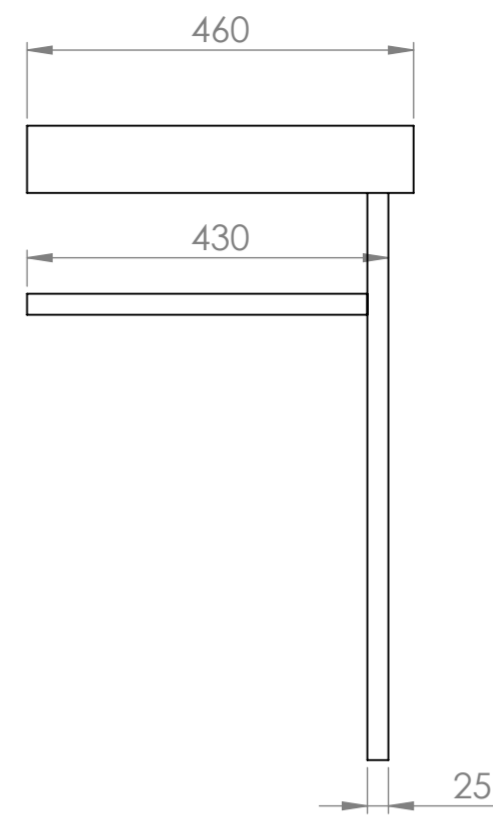

Front View

Side View

Front View - Section View

Side View - Section View

Top View

PIETRA

Product Name	Lomazzo 1200
Material	Marble & Stainless Steel
Size, mm	1200 x 460 x 755

All dimensions provided in millimeters.