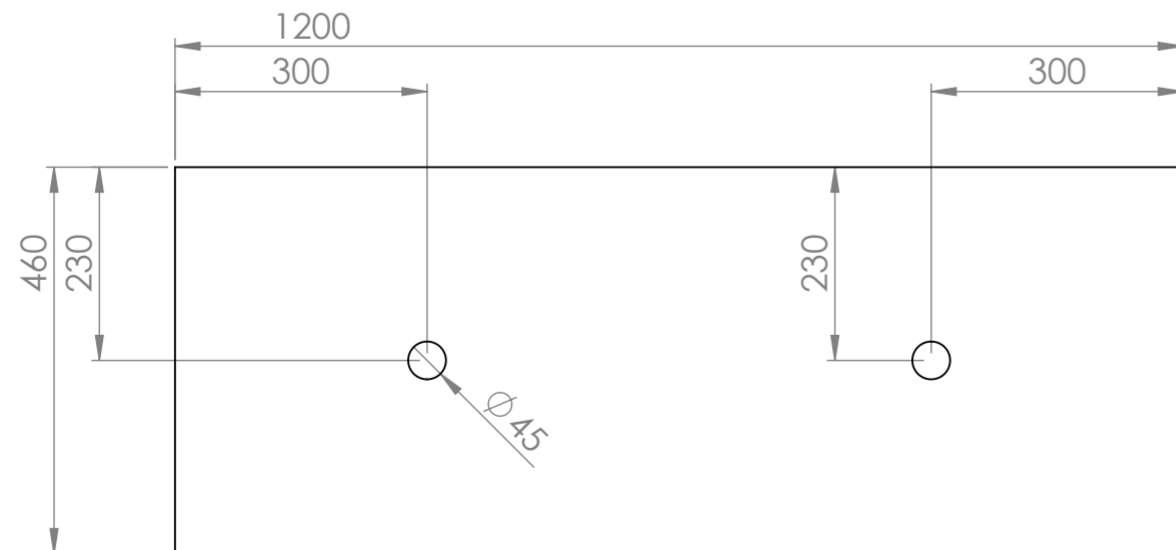

Front View

Side View

Front View - Section View

Side View - Section View

Top View

PIETRA

Product Name	Lomazzo 1200
Material	Marble & Stainless Steel
Size, mm	1200 x 460 x 755

All dimensions provided in millimeters.