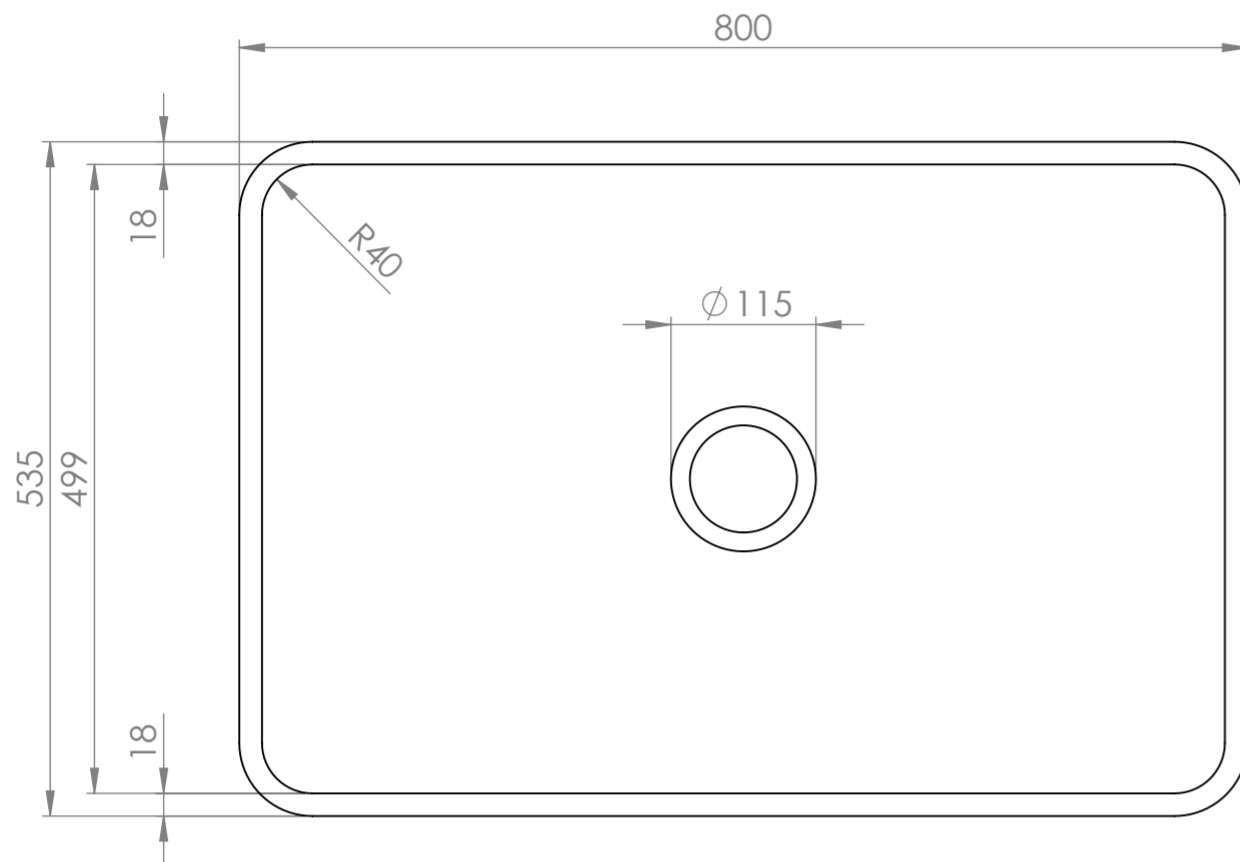

Top View

Front View - Section View

Side View

PIETRA

Product Name	Louis 800
Material	Marble
Size, mm	800 x 535 x 220

All dimensions provided in millimeters.