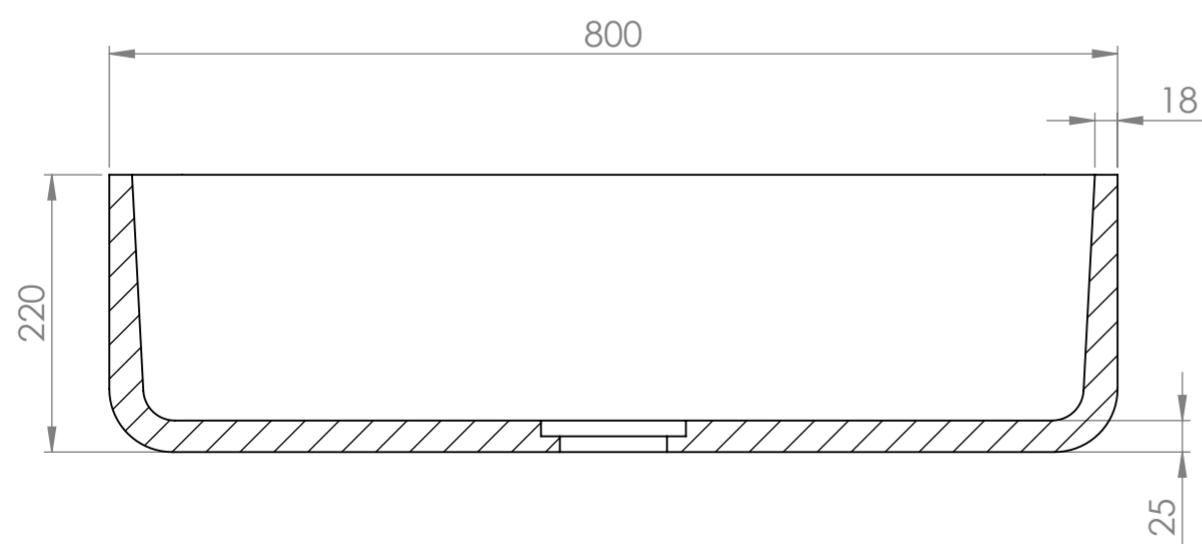

Top View

Front View - Section View

Side View

PIETRA

Product Name	Louis 800
Material	Marble
Size, mm	800 x 535 x 220

All dimensions provided in millimeters.