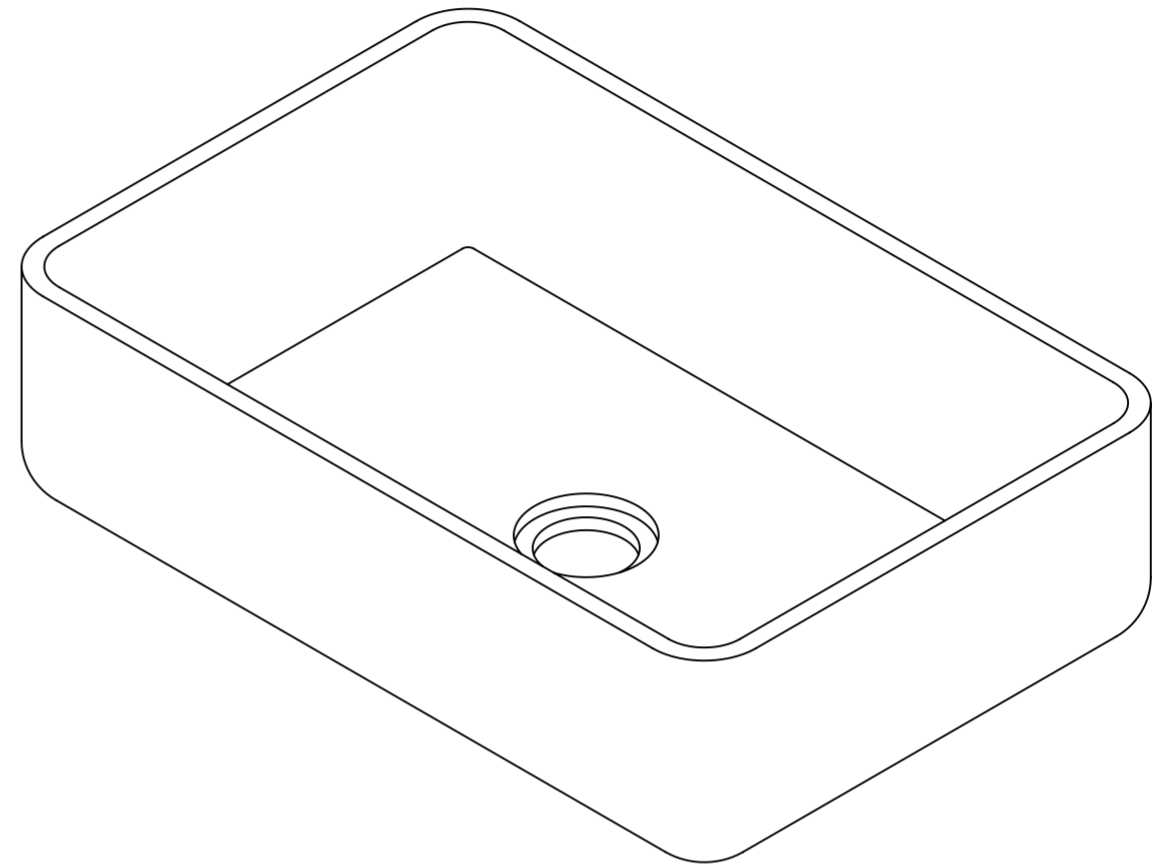

Top View

Front View - Section View

Side View

PIETRA

Product Name	Louis 800
Material	Marble
Size, mm	800 x 535 x 220

All dimensions provided in millimeters.