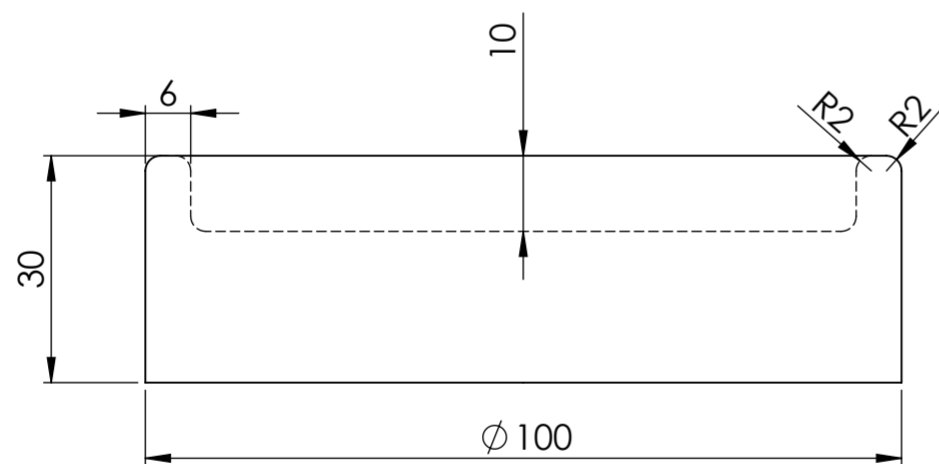

Top View

Side View - Section View

PIETRA

Product Type

Bathroom Soap Dish

Material

Marble

All dimensions provided in millimeters.