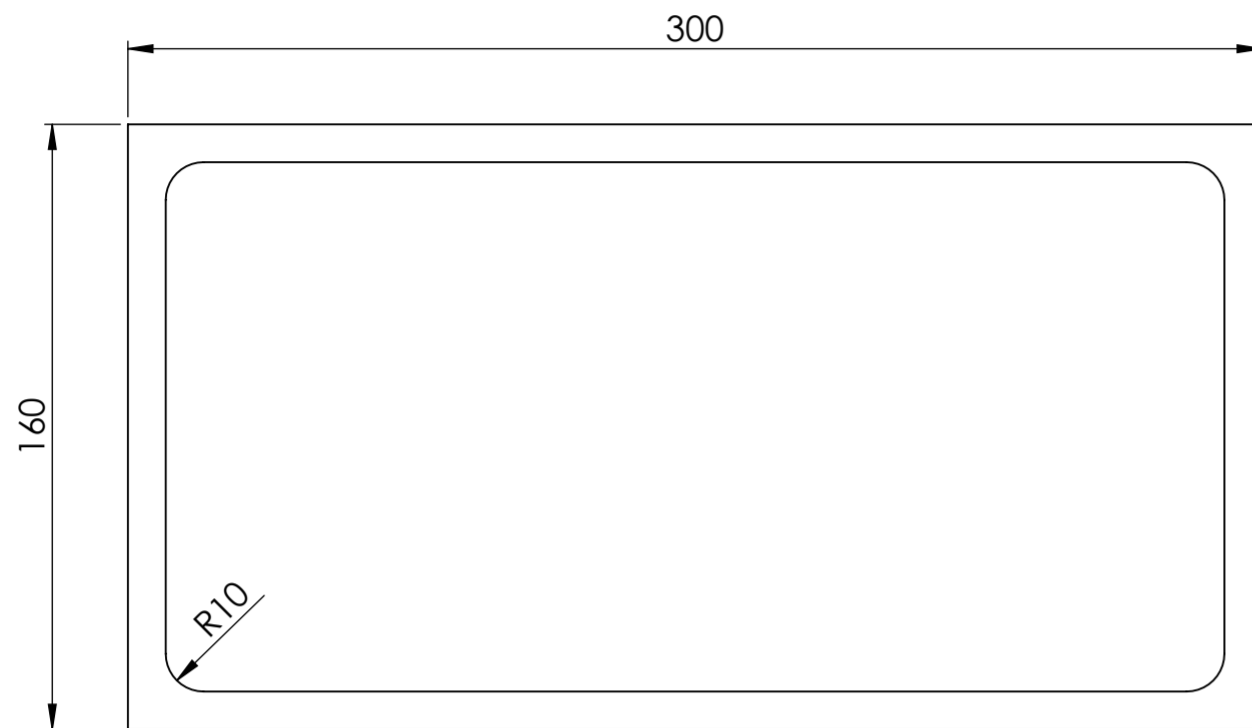

Top View

Side View - Section View

PIETRA	Product Type	Large Rectangular Tray
	Material	Marble

All dimensions provided in millimeters.