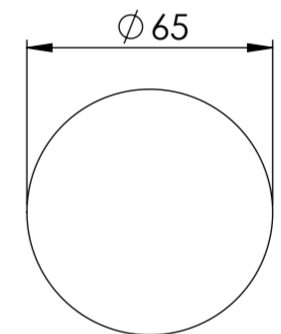

Top View

Waste Fitting

Front View - Section View

Side View

<b>PIETRA</b>	Product Name	Coco
	Weight, kg	19
	Material	Marble
	Size, mm	400 x 300 x 160

*All dimensions provided in millimeters.*