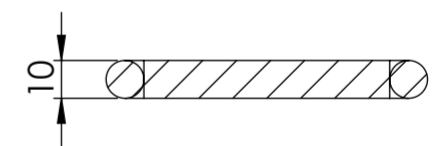

Top View

Waste Fitting

Front View - Section View

Side View

<b>PIETRA</b>	Product Name	Coco
	Weight, kg	19
	Material	Marble
	Size, mm	400 x 300 x 160

*All dimensions provided in millimeters.*