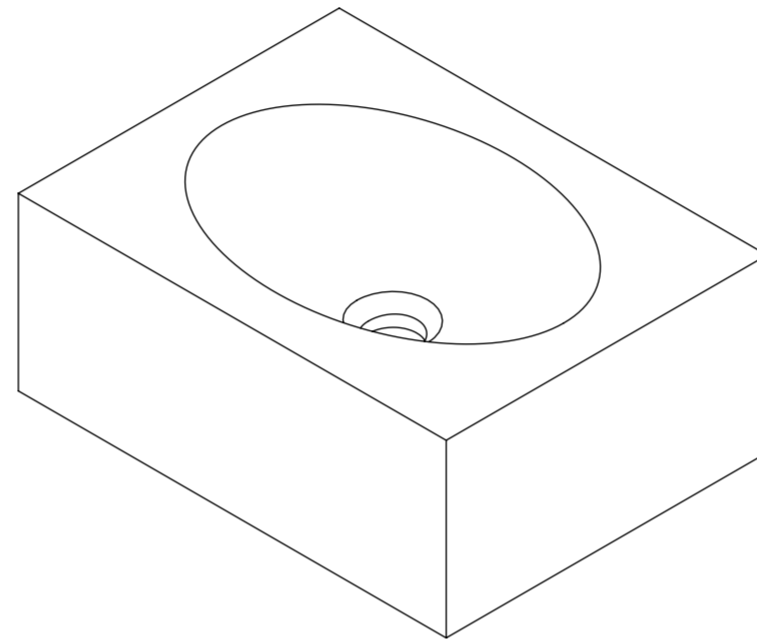

Top View

Waste Fitting

Front View - Section View

Side View

<b>PIETRA</b>	Product Name	Coco
	Weight, kg	19
	Material	Marble
	Size, mm	400 x 300 x 160

*All dimensions provided in millimeters.*