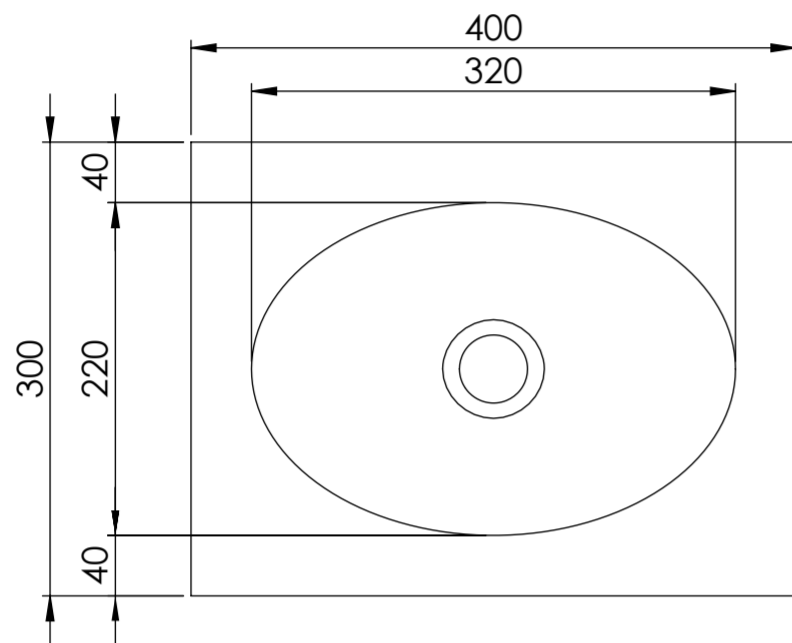

Top View

Waste Fitting

Front View - Section View

Side View

<b>PIETRA</b>	Product Name	Coco
	Weight, kg	19
	Material	Marble
	Size, mm	400 x 300 x 160

*All dimensions provided in millimeters.*