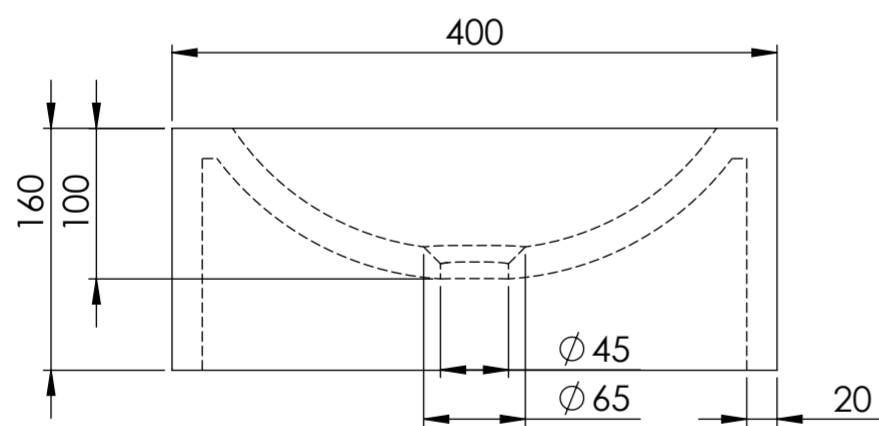

Top View

Waste Fitting

Front View - Section View

Side View

<b>PIETRA</b>	Product Name	Coco
	Weight, kg	19
	Material	Marble
	Size, mm	400 x 300 x 160

*All dimensions provided in millimeters.*