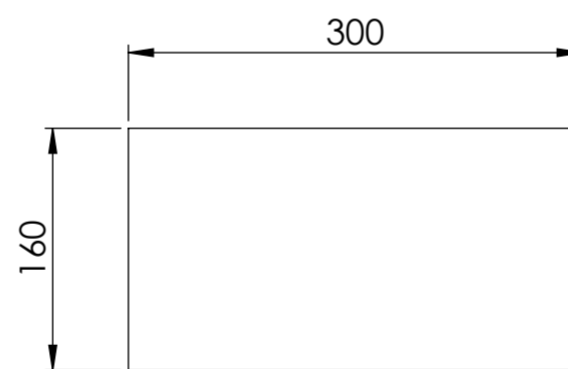

Top View

Waste Fitting

Front View - Section View

Side View

<b>PIETRA</b>	Product Name	Coco
	Weight, kg	19
	Material	Marble
	Size, mm	400 x 300 x 160

*All dimensions provided in millimeters.*