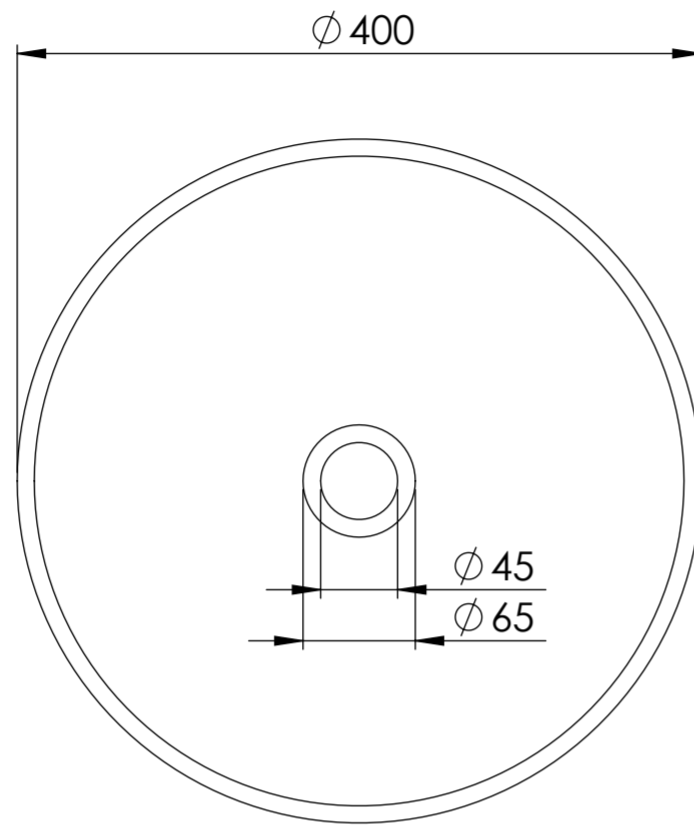

Top View

Waste Fitting

Front View - Section View

PIETRA

Product Name	Roma
Material	Marble
Size, mm	400 x 120

All dimensions provided in millimeters.