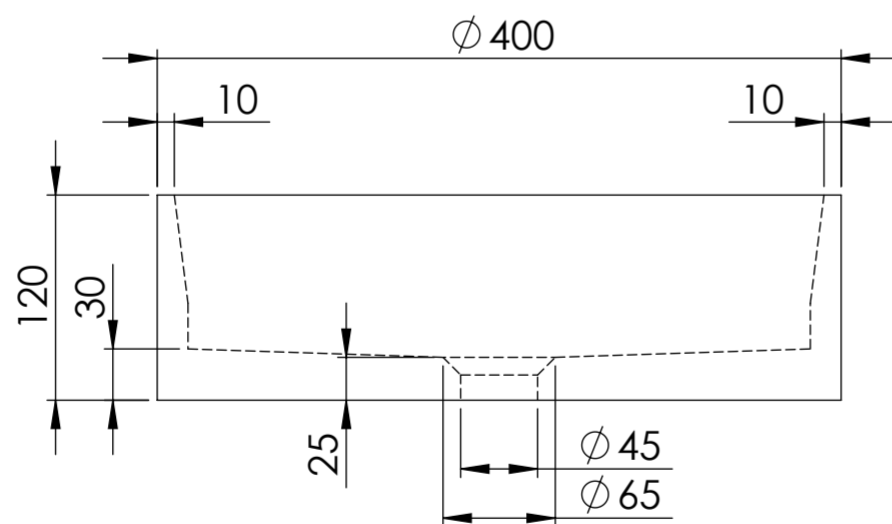

Top View

Waste Fitting

Front View - Section View

PIETRA

Product Name	Roma
Material	Marble
Size, mm	400 x 120

All dimensions provided in millimeters.