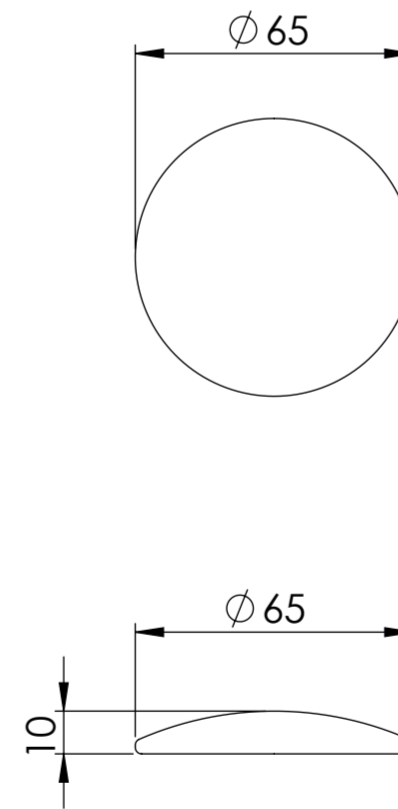

Top View

Waste Fitting

Front View - Section View

PIETRA

Product Name	Roma
Material	Marble
Size, mm	400 x 120

All dimensions provided in millimeters.