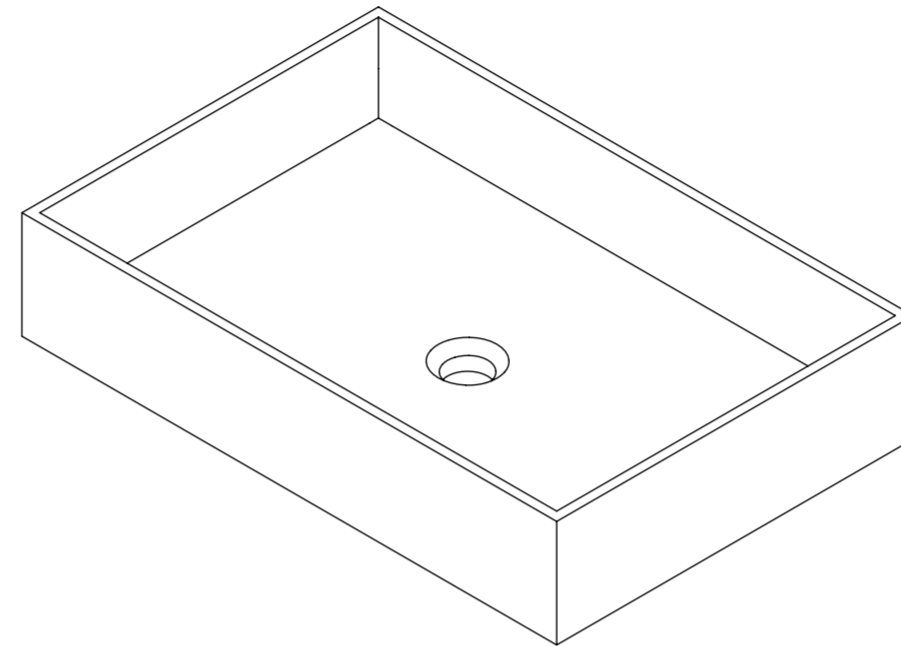

Top View

Waste Fitting

Front View - Section View

Side View - Section View

PIETRA	Product Name	Sasso
	Material	Marble
	Size, mm	600 x 400 x 120

All dimensions provided in millimeters.