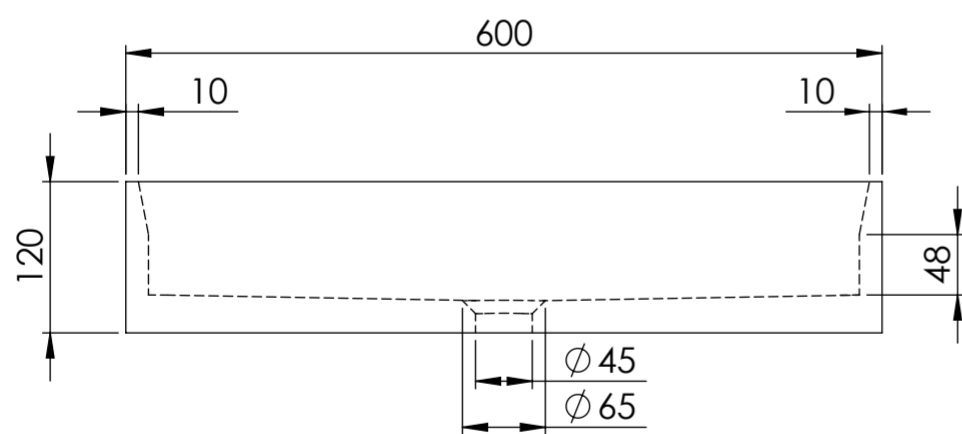

Top View

Waste Fitting

Front View - Section View

Side View - Section View

PIETRA	Product Name	Sasso
	Material	Marble
	Size, mm	600 x 400 x 120

All dimensions provided in millimeters.