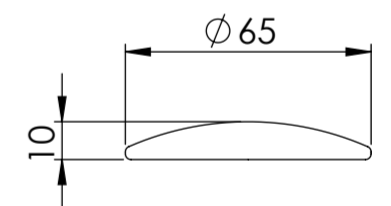

Top View

Waste Fitting

Front View - Section View

Side View - Section View

PIETRA	Product Name	Sasso
	Material	Marble
	Size, mm	600 x 400 x 120

All dimensions provided in millimeters.