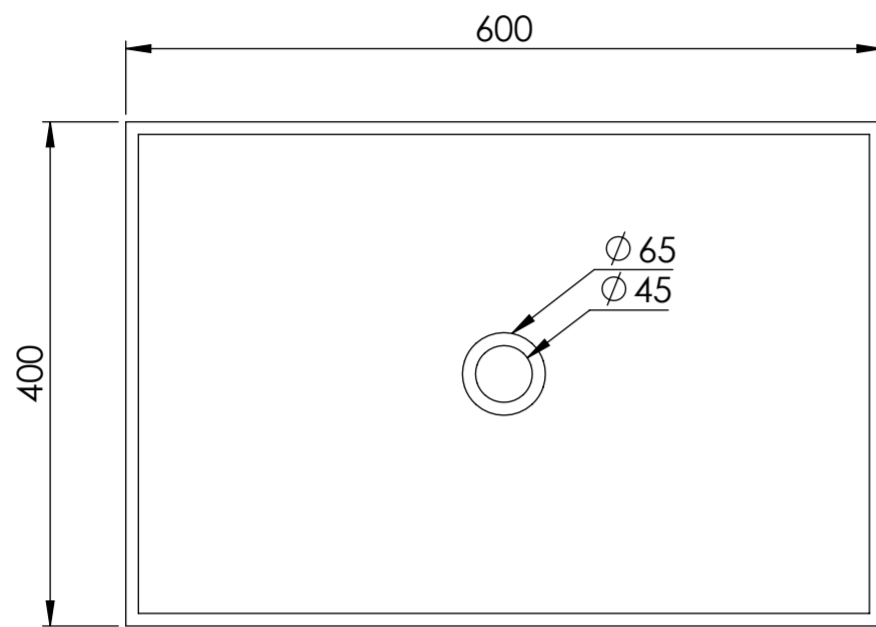

Top View

Waste Fitting

Front View - Section View

Side View - Section View

PIETRA	Product Name	Sasso
	Material	Marble
	Size, mm	600 x 400 x 120

All dimensions provided in millimeters.