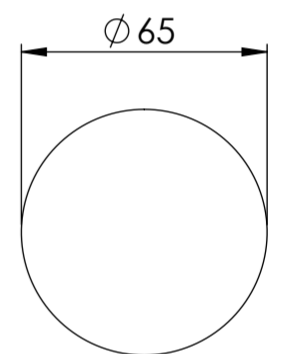

Top View

Waste Fitting

Front View - Section View

Side View - Section View

PIETRA	Product Name	Sasso
	Material	Marble
	Size, mm	600 x 400 x 120

All dimensions provided in millimeters.