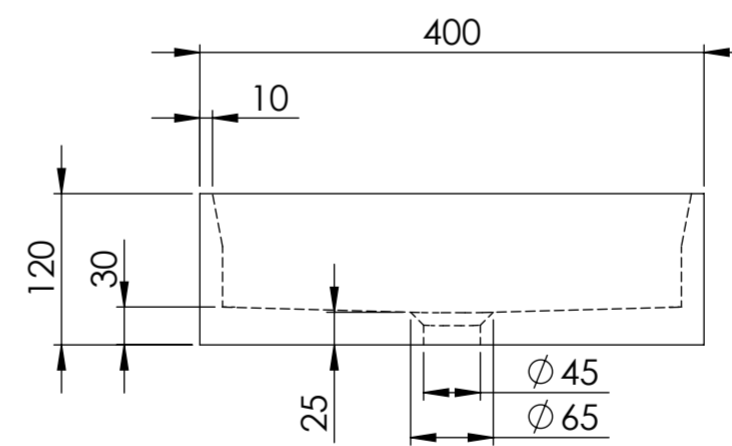

Top View

Waste Fitting

Front View - Section View

Side View - Section View

PIETRA	Product Name	Sasso
	Material	Marble
	Size, mm	600 x 400 x 120

All dimensions provided in millimeters.