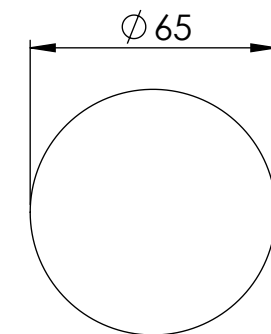

Top View

Front View - Section View

Side View

Waste Fitting

PIETRA

Product Name	Capri
Weight, kg	61
Material	Marble
Size, mm	800 x 400 x 140

All dimensions provided in millimeters.