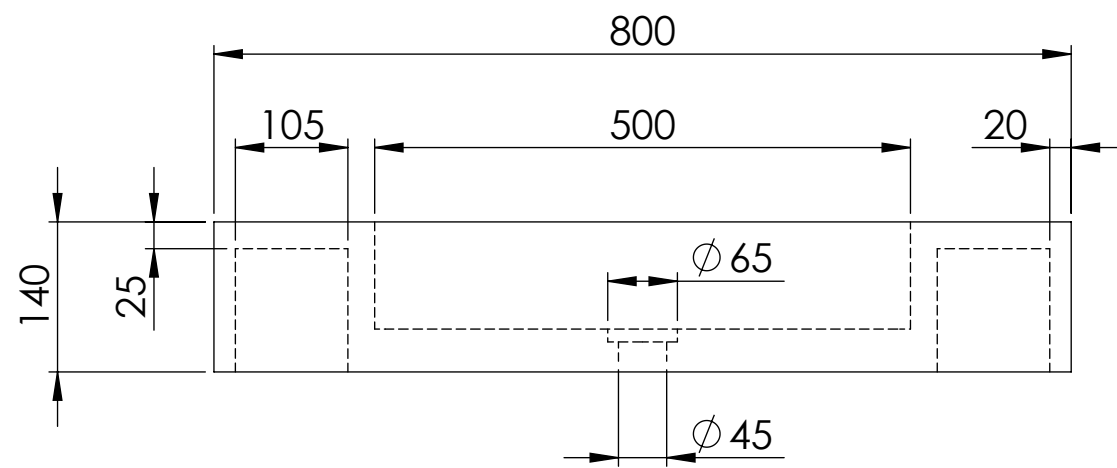

Top View

Front View - Section View

Side View

Waste Fitting

PIETRA

Product Name	Capri
Weight, kg	61
Material	Marble
Size, mm	800 x 400 x 140

All dimensions provided in millimeters.