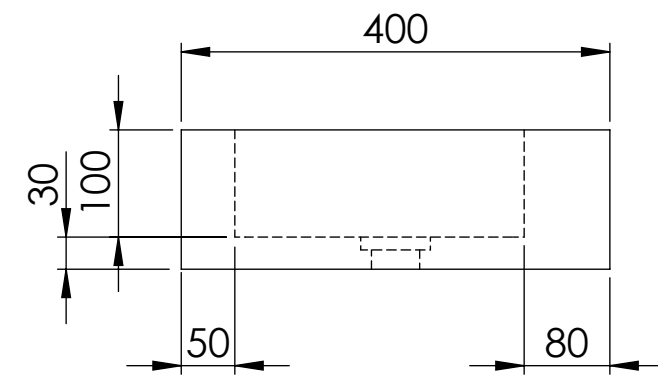

Top View

Front View - Section View

Side View

Waste Fitting

PIETRA

Product Name	Capri
Weight, kg	61
Material	Marble
Size, mm	800 x 400 x 140

All dimensions provided in millimeters.