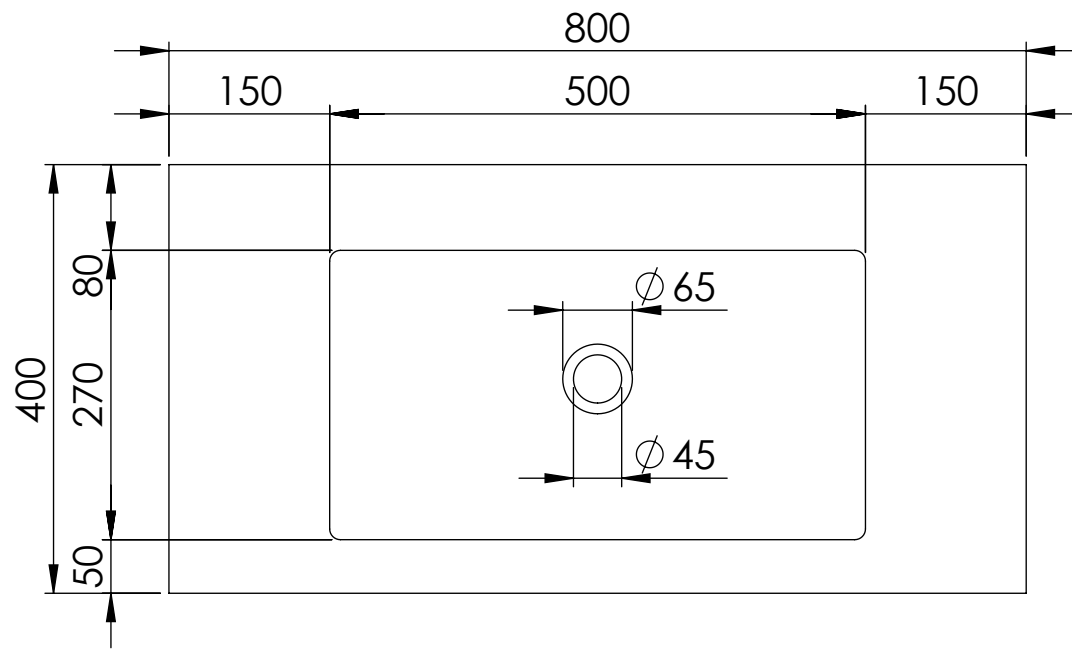

Top View

Front View - Section View

Side View

Waste Fitting

PIETRA

Product Name	Capri
Weight, kg	61
Material	Marble
Size, mm	800 x 400 x 140

All dimensions provided in millimeters.