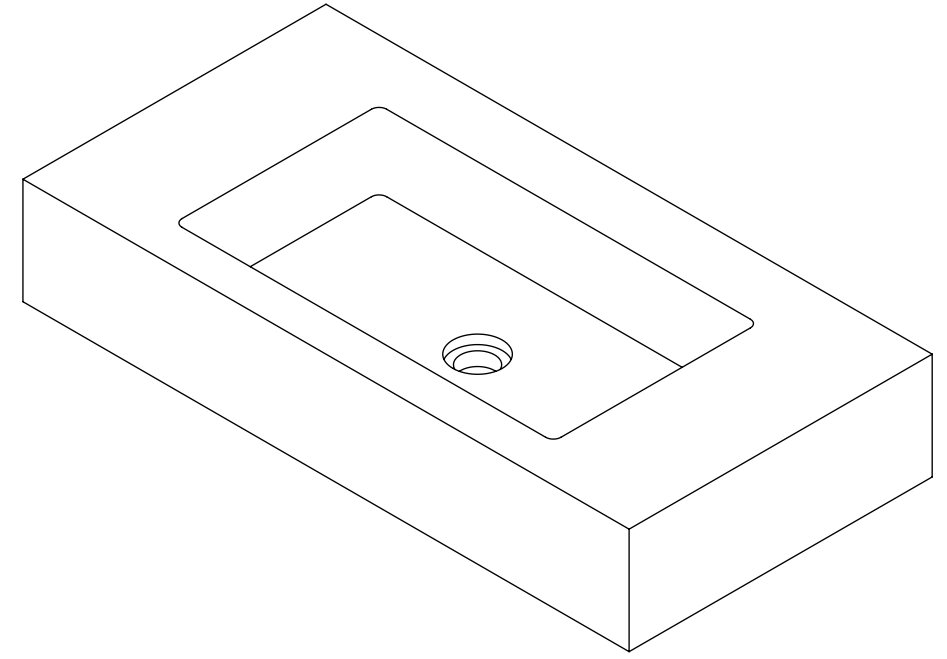

Top View

Front View - Section View

Side View

Waste Fitting

PIETRA

Product Name	Capri
Weight, kg	61
Material	Marble
Size, mm	800 x 400 x 140

All dimensions provided in millimeters.