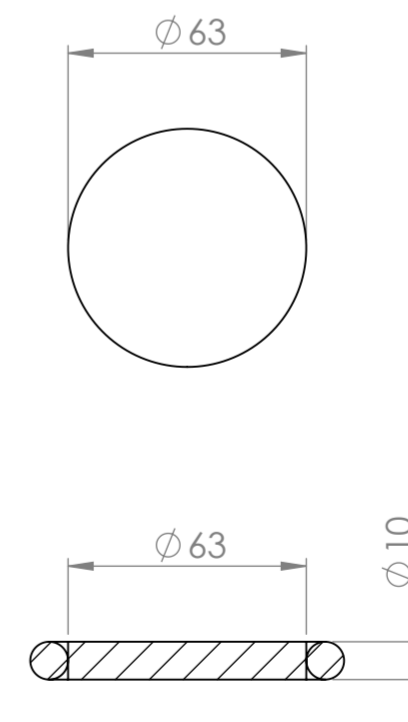

Top View

Front View - Section View

Waste Cover

PIETRA	Product Name	Cube 400
	Material	Marble
	Size, mm	400 x 400 x 110

All dimensions provided in millimeters.