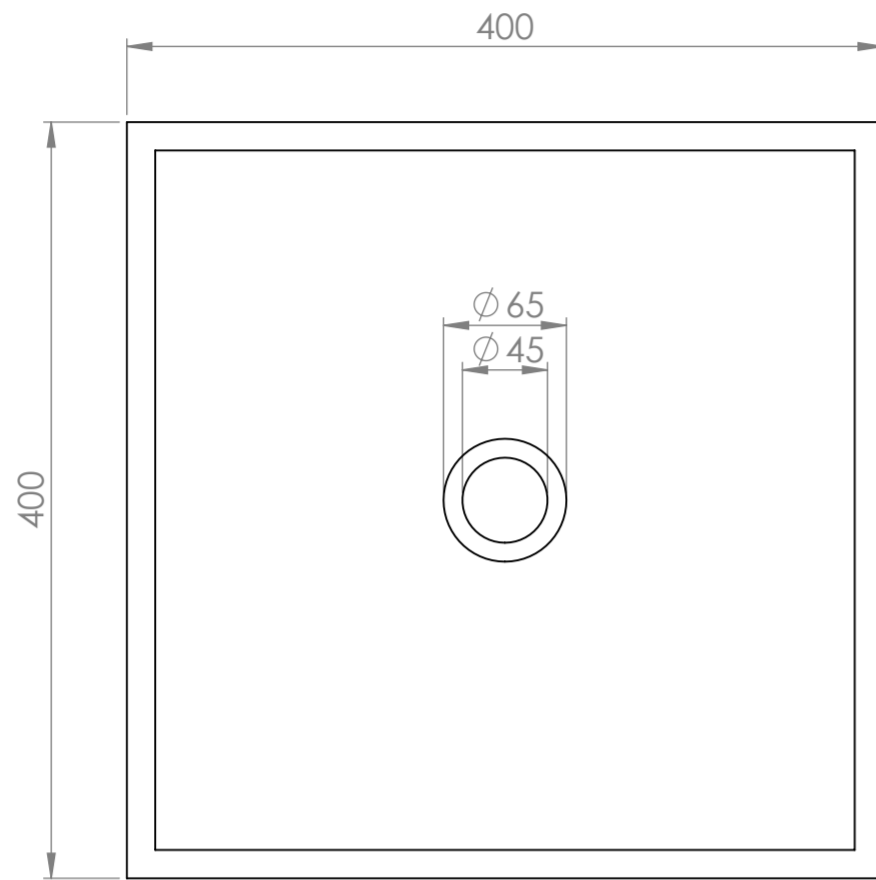

Top View

Front View - Section View

Waste Cover

PIETRA	Product Name	Cube 400
	Material	Marble
	Size, mm	400 x 400 x 110

All dimensions provided in millimeters.