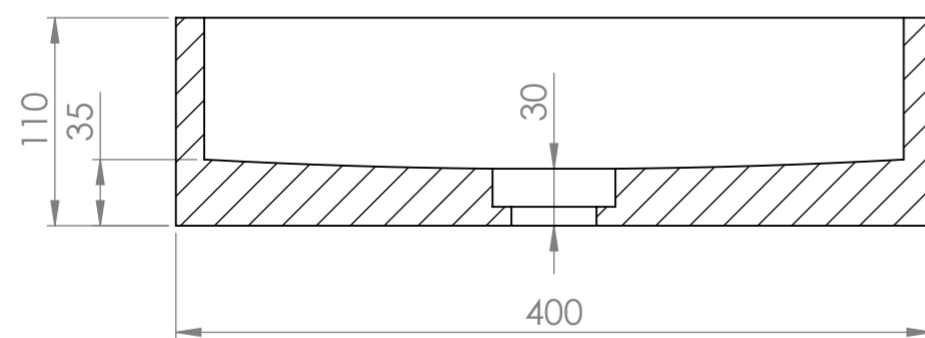

Top View

Front View - Section View

Waste Cover

PIETRA	Product Name	Cube 400
	Material	Marble
	Size, mm	400 x 400 x 110

All dimensions provided in millimeters.