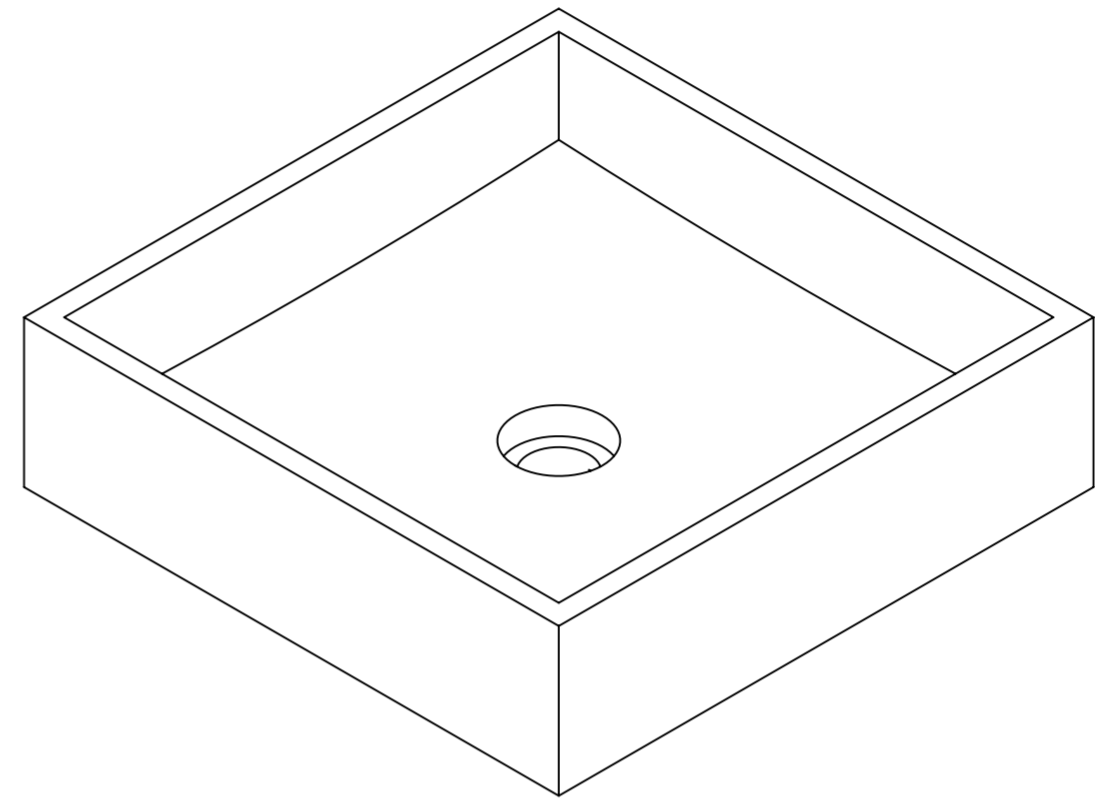

Top View

Front View - Section View

Waste Cover

PIETRA	Product Name	Cube 400
	Material	Marble
	Size, mm	400 x 400 x 110

All dimensions provided in millimeters.