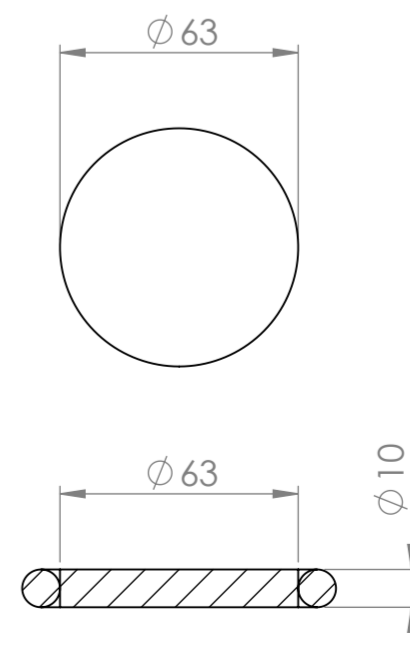

Top View

Back View

Side View - Section View

Waste Cover

PIETRA	Product Name	Vasel 300
	Material	Marble
	Size, mm	300 x 250 x 100

All dimensions provided in millimeters.