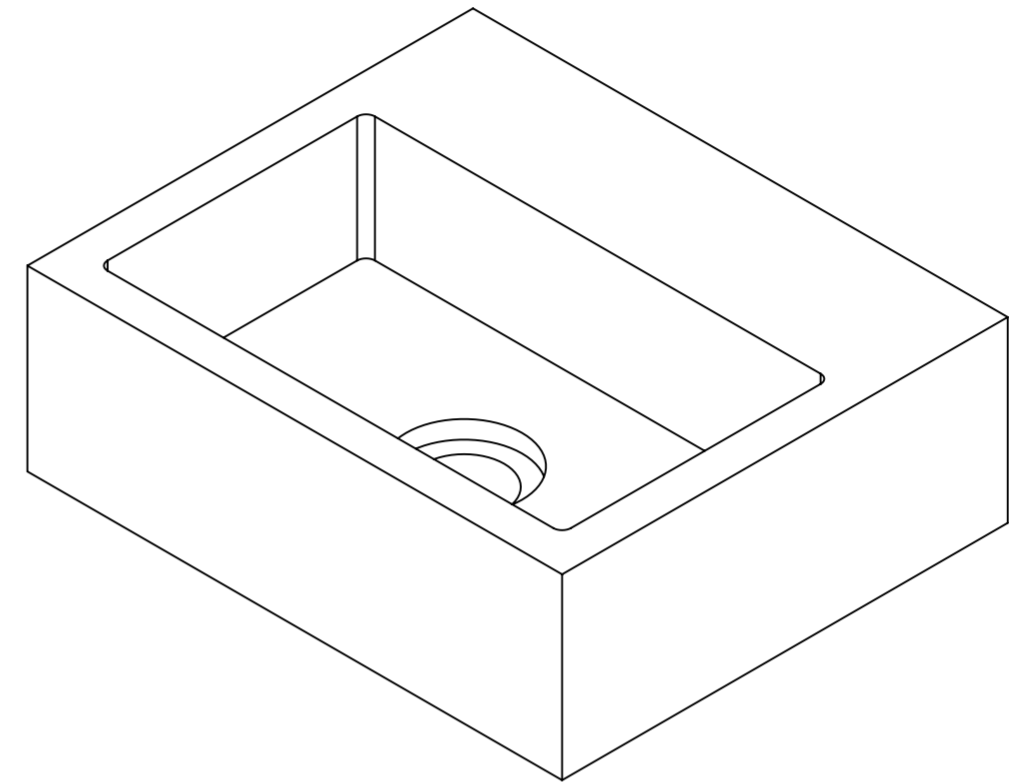

Top View

Back View

Side View - Section View

Waste Cover

PIETRA	Product Name	Vasel 300
	Material	Marble
	Size, mm	300 x 250 x 100

All dimensions provided in millimeters.