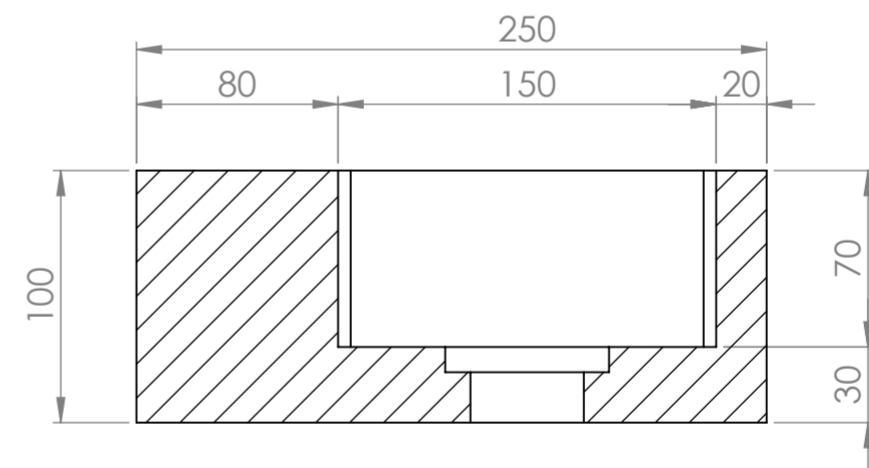

Top View

Back View

Side View - Section View

Waste Cover

PIETRA	Product Name	Vasel 300
	Material	Marble
	Size, mm	300 x 250 x 100

All dimensions provided in millimeters.