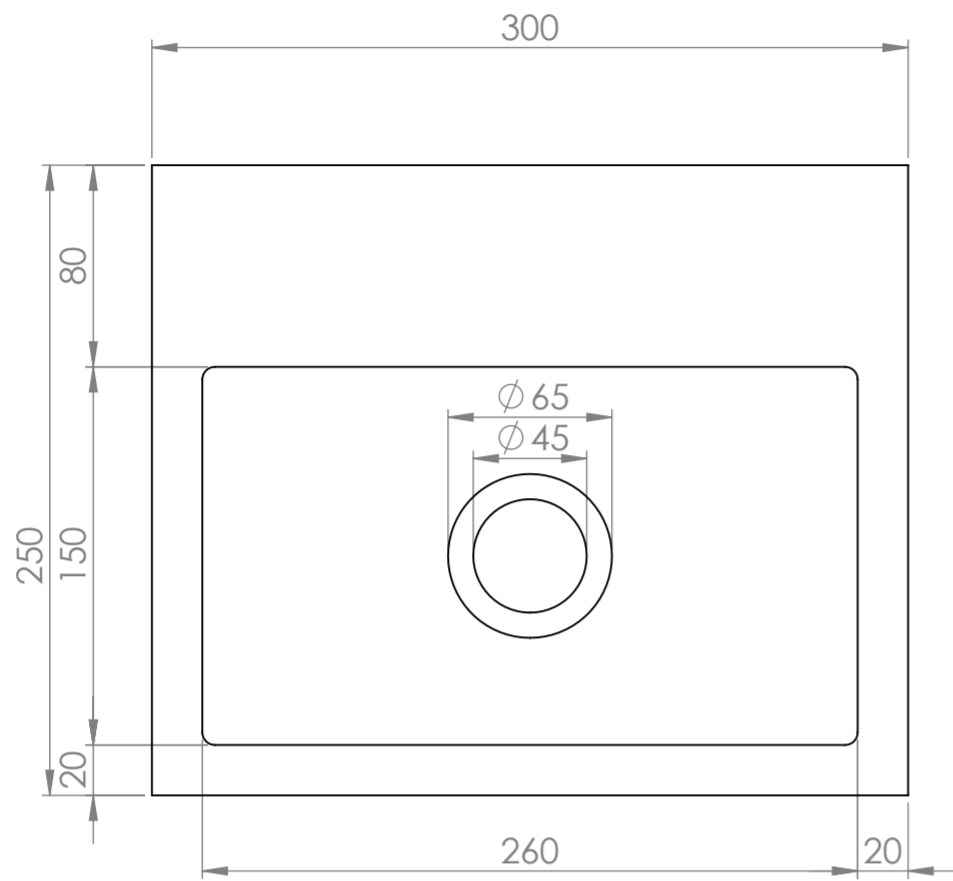

Top View

Back View

Side View - Section View

Waste Cover

PIETRA	Product Name	Vasel 300
	Material	Marble
	Size, mm	300 x 250 x 100

All dimensions provided in millimeters.