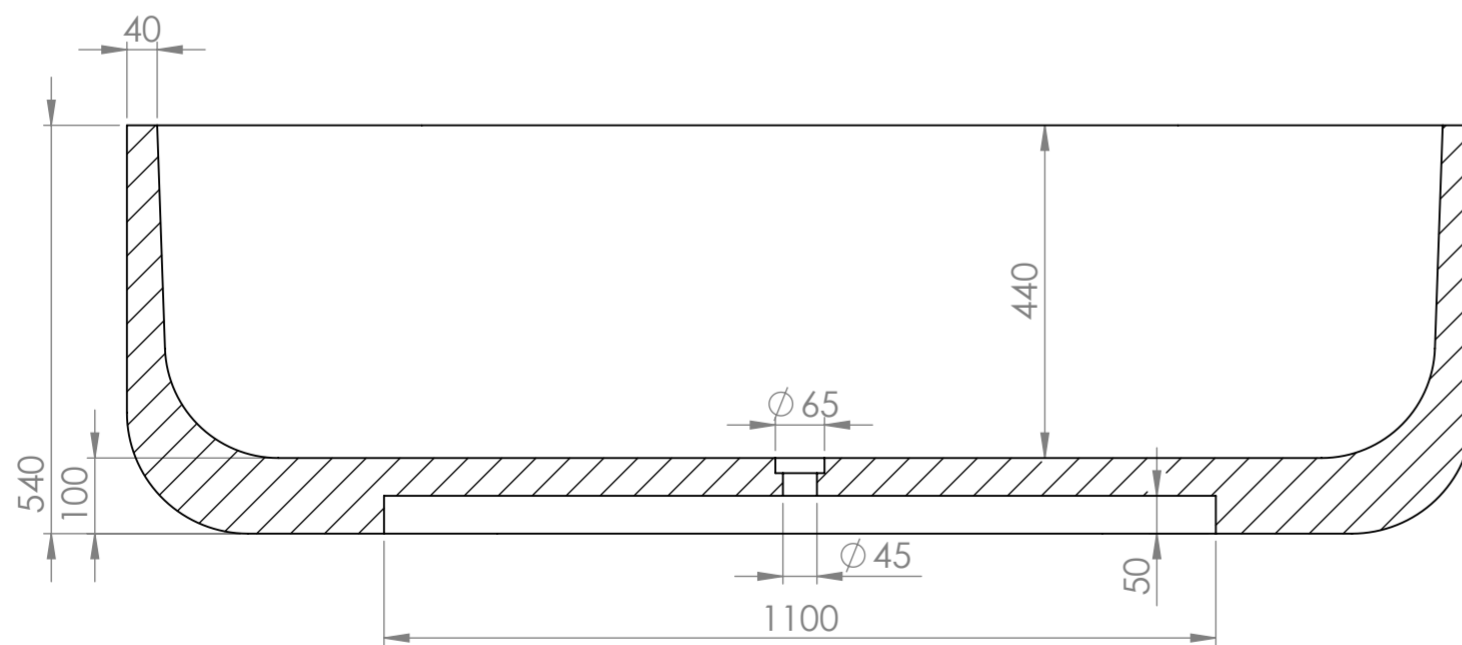

Top View

Front View - Section View

PIETRA

Product Name	Designo Bath
Weight, kg	750
Material	Marble
Size, mm	1780 x 780

All dimensions provided in millimeters.