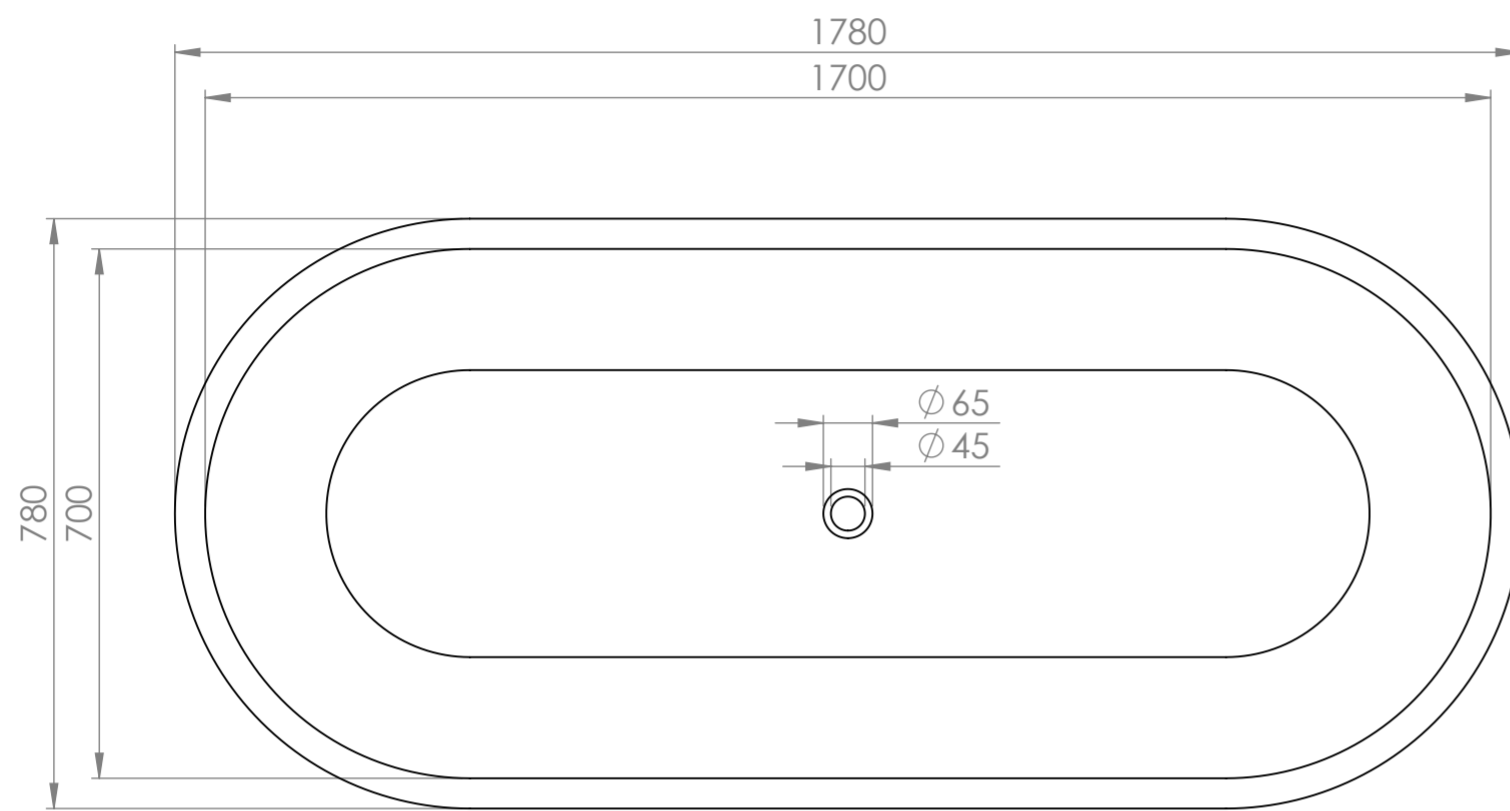

Top View

Front View - Section View

PIETRA

Product Name	Designo Bath
Weight, kg	750
Material	Marble
Size, mm	1780 x 780

All dimensions provided in millimeters.