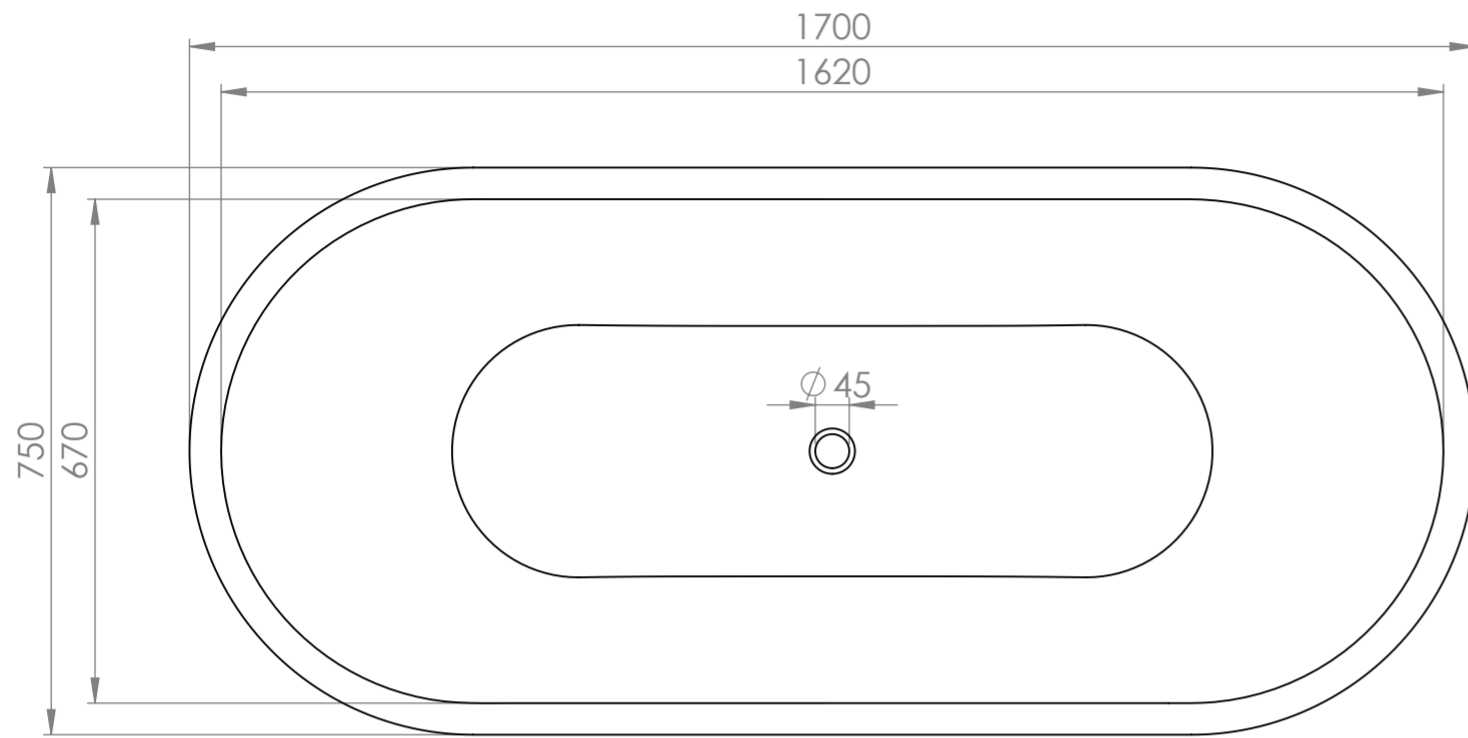

Top View

Front View - Section View

PIETRA

Product Name	Muse Bath
Weight, kg	700
Material	Marble
Size, mm	1700 x 750

All dimensions provided in millimeters.