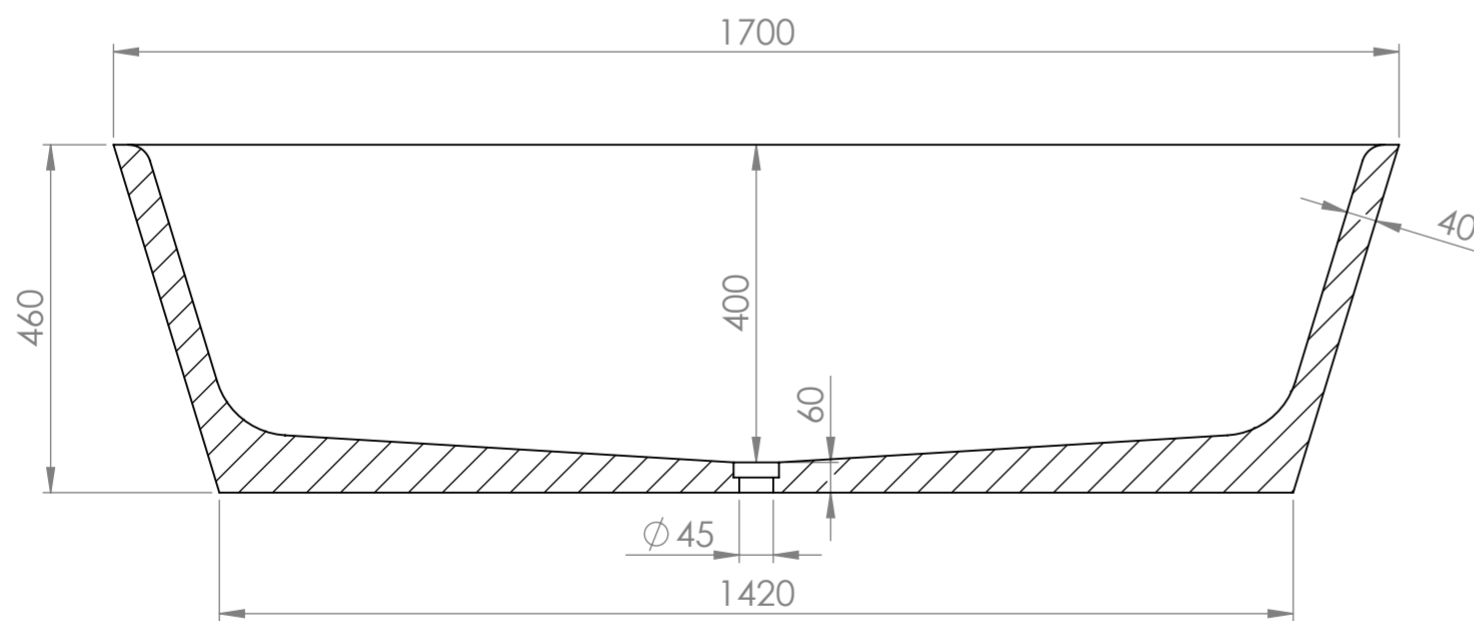

Top View

Front View - Section View

PIETRA

Product Name	Muse Bath
Weight, kg	700
Material	Marble
Size, mm	1700 x 750

All dimensions provided in millimeters.