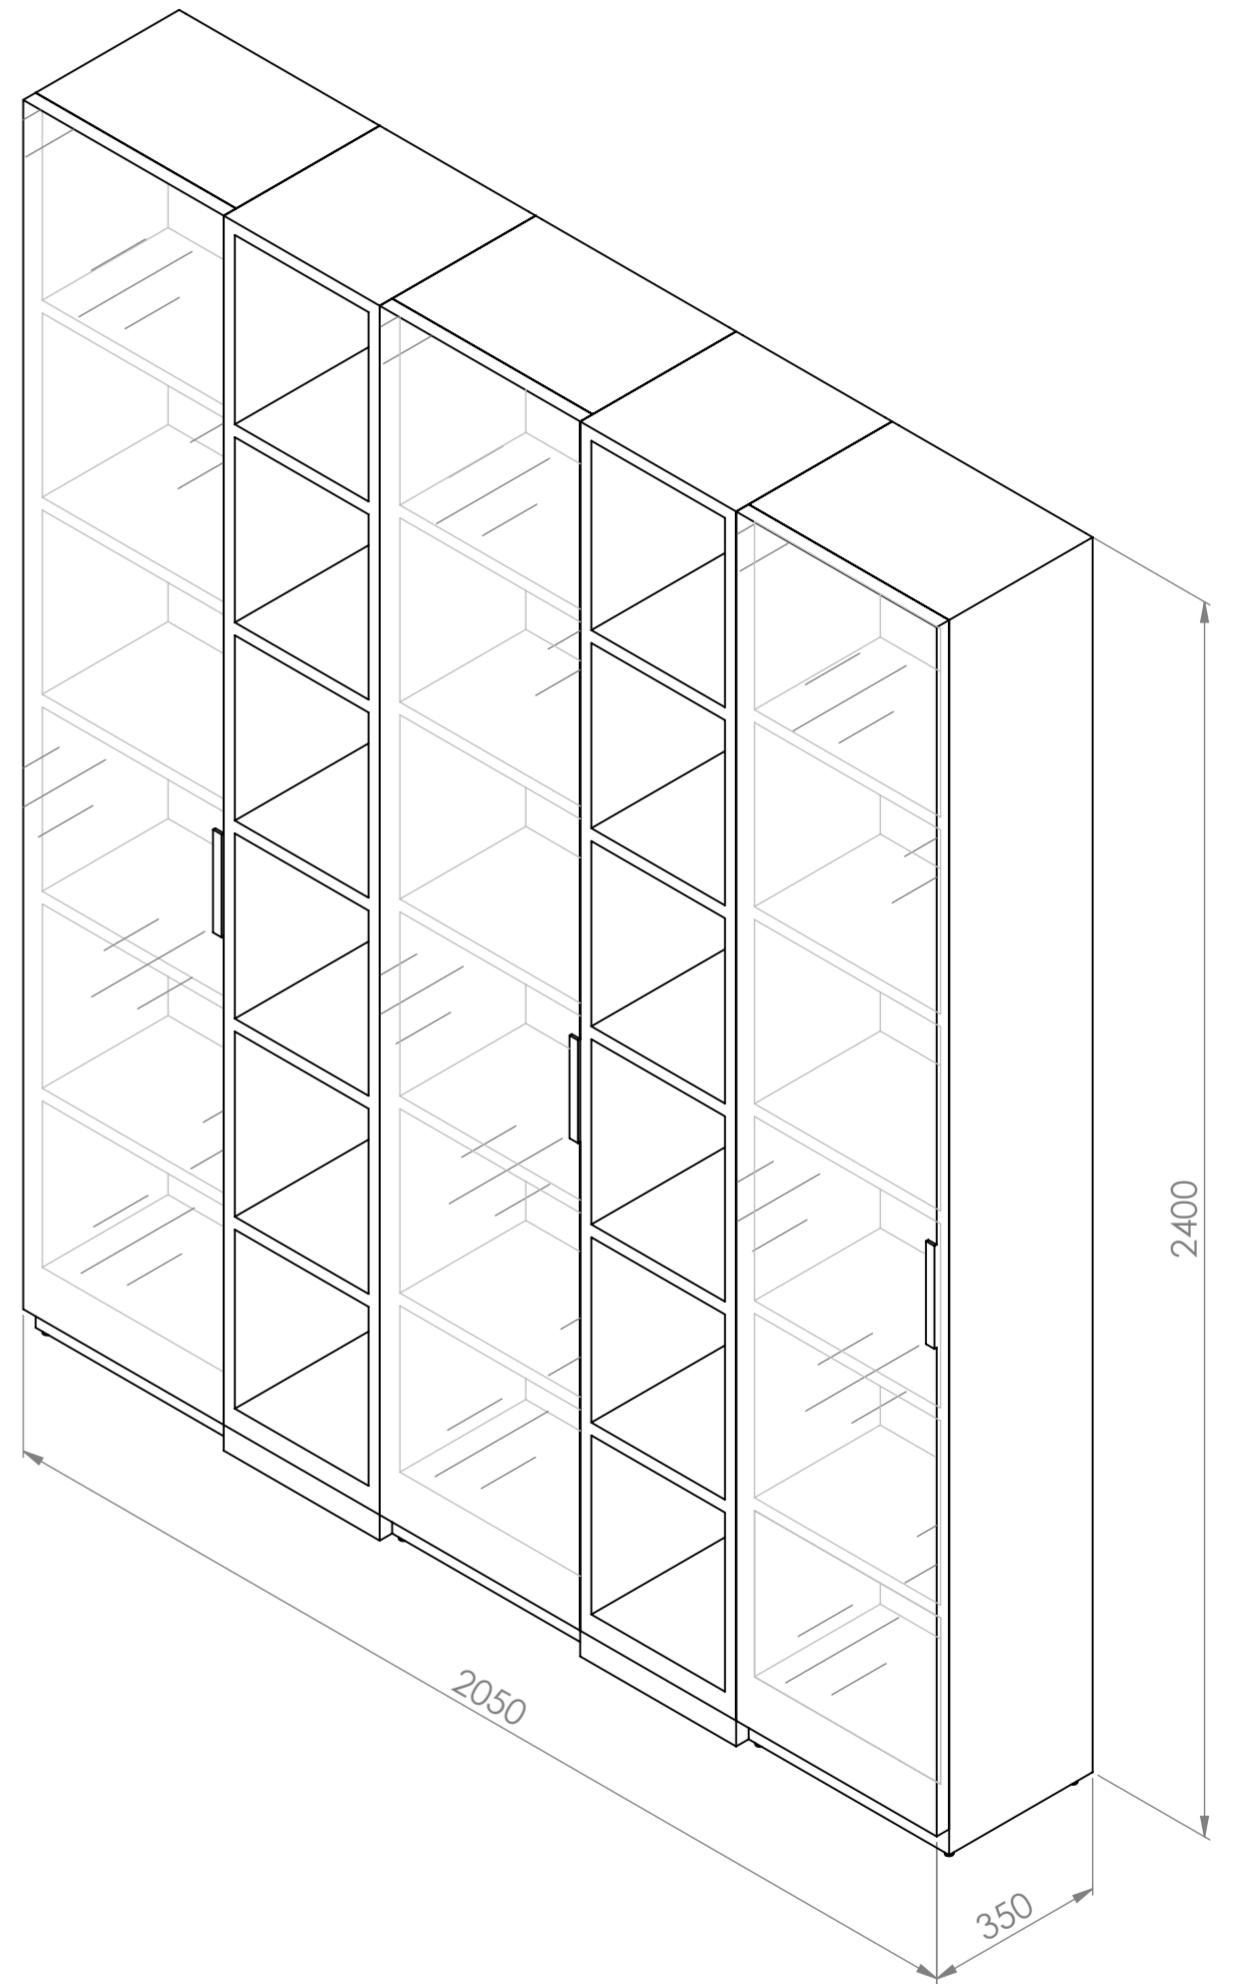

Front View

LUSO
STONE

Product Name

Zotto 5-Piece American Walnut Bathroom Storage
Cabinet - ZT2400+ZT2400+ZT2400+ZT240035+ZT240035

All dimensions provided in millimeters.