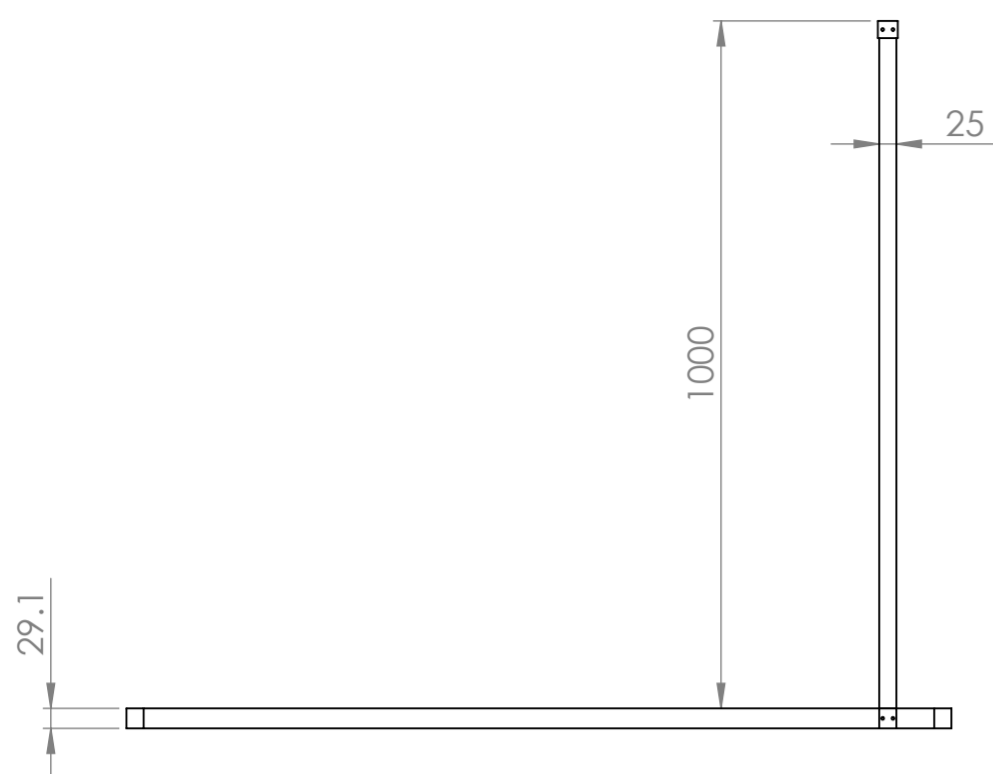

Top View

Front View

Side View

**LUSO**  
STONE

Product Name

VAL1200 Brushed Gold Shower Screen with Reeded Glass

*All dimensions provided in millimeters.*