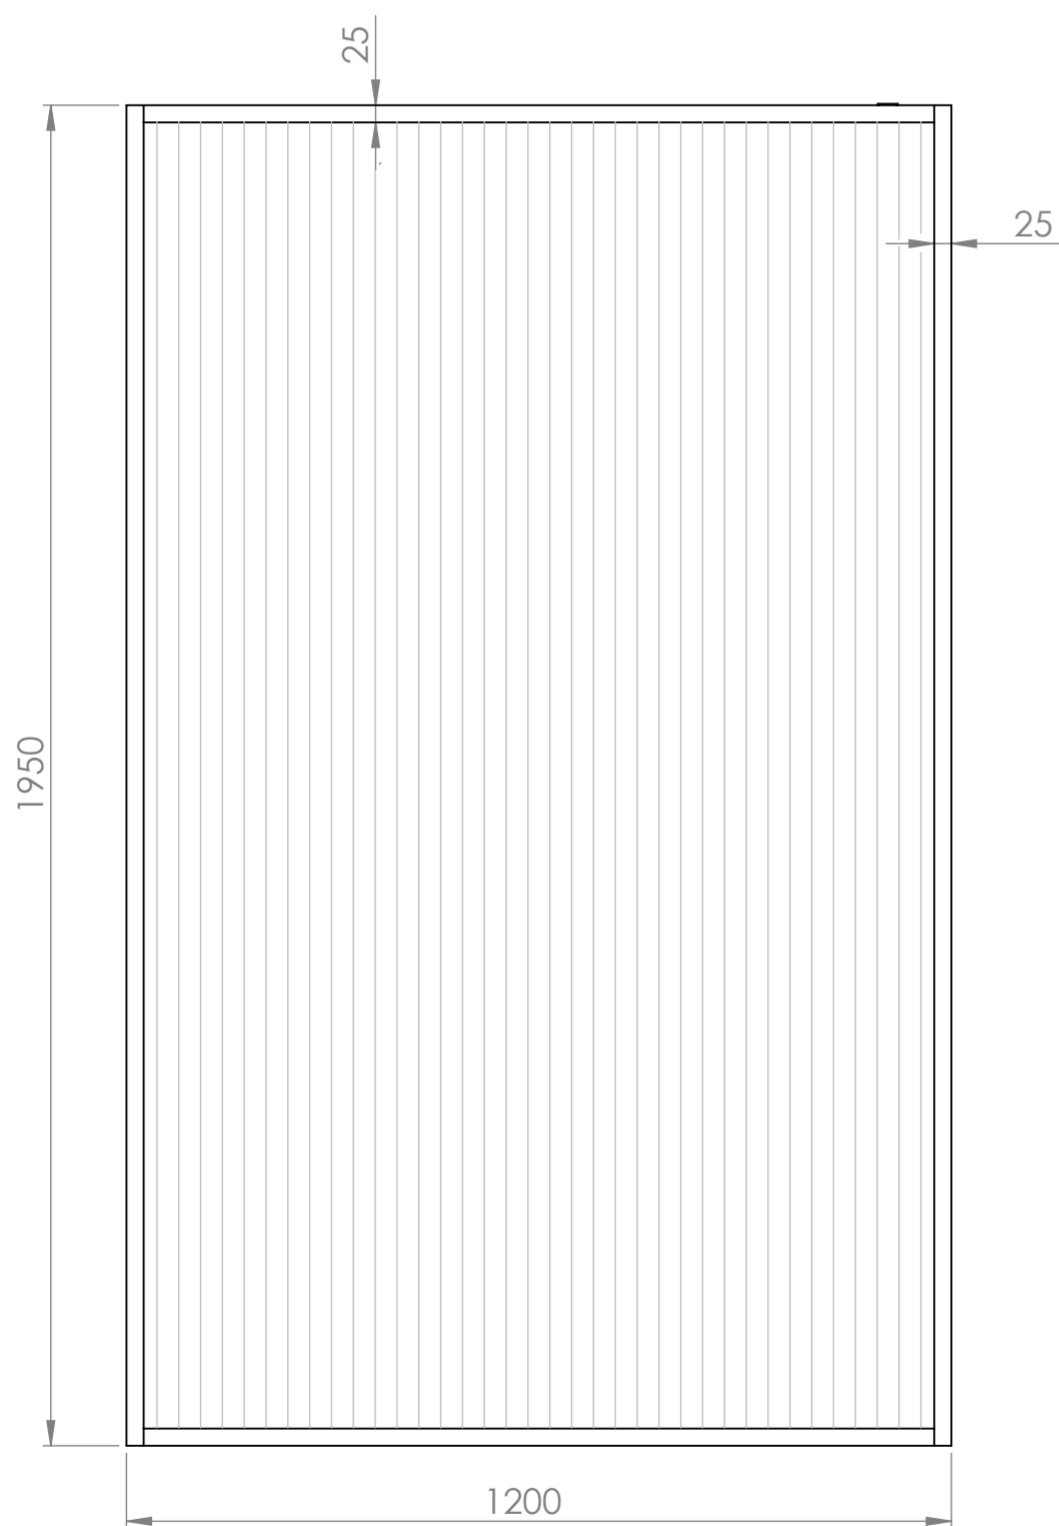

Top View

Front View

Side View

**LUSO**  
STONE

Product Name

VAL1200 Brushed Gold Shower Screen with Reeded Glass

*All dimensions provided in millimeters.*