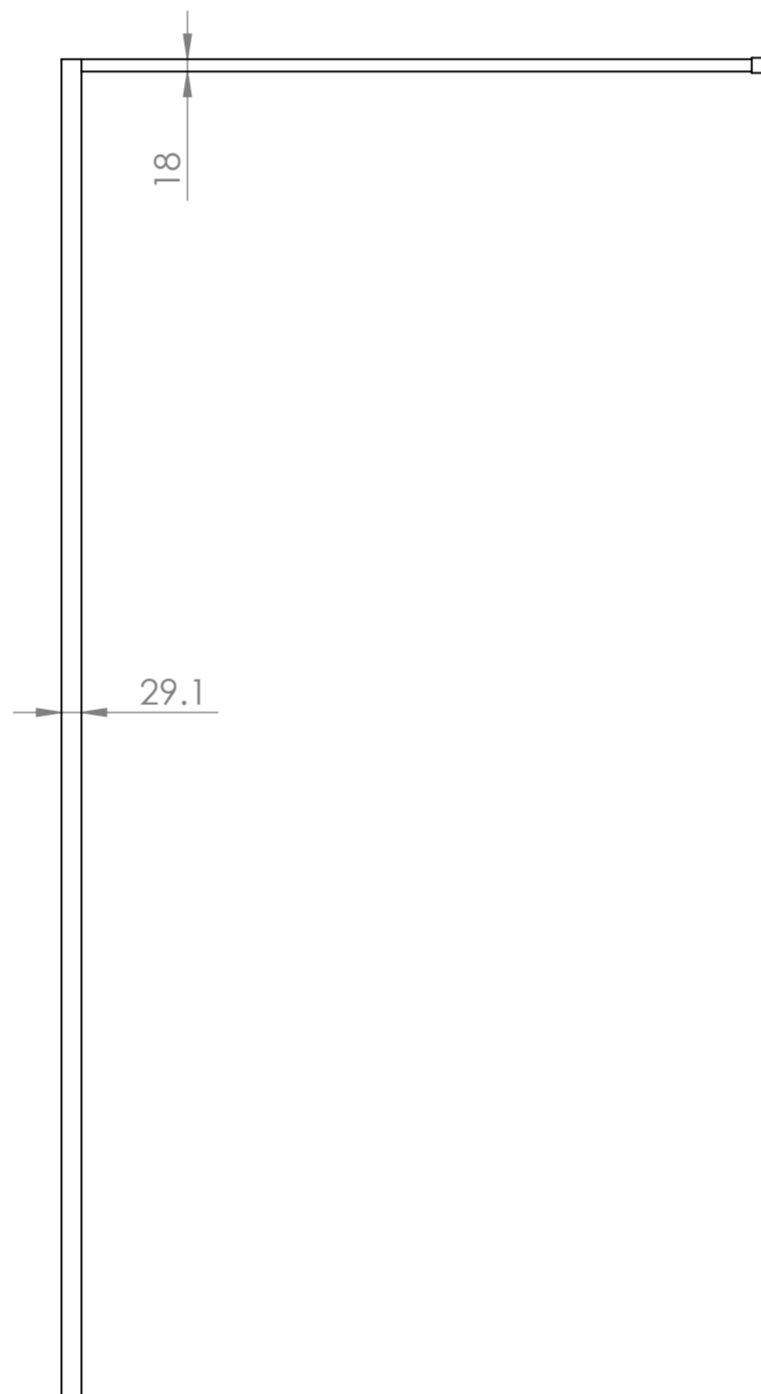

Top View

Front View

Side View

**LUSO**  
STONE

Product Name

VAL1200 Brushed Gold Shower Screen with Reeded Glass

*All dimensions provided in millimeters.*