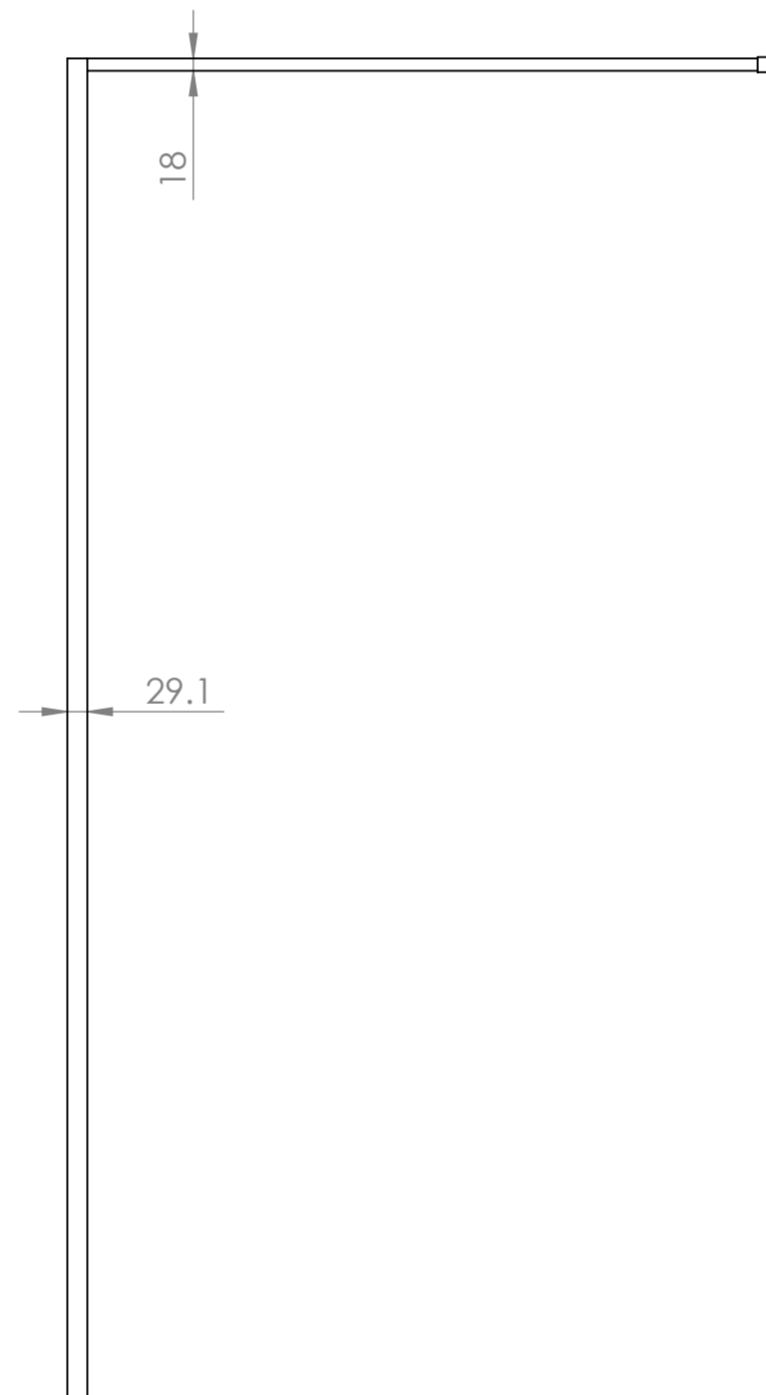

Top View

Front View

Side View

LUSO
STONE

Product Name

VAL1000 Brushed Gold Shower Screen with Reeded Glass

All dimensions provided in millimeters.