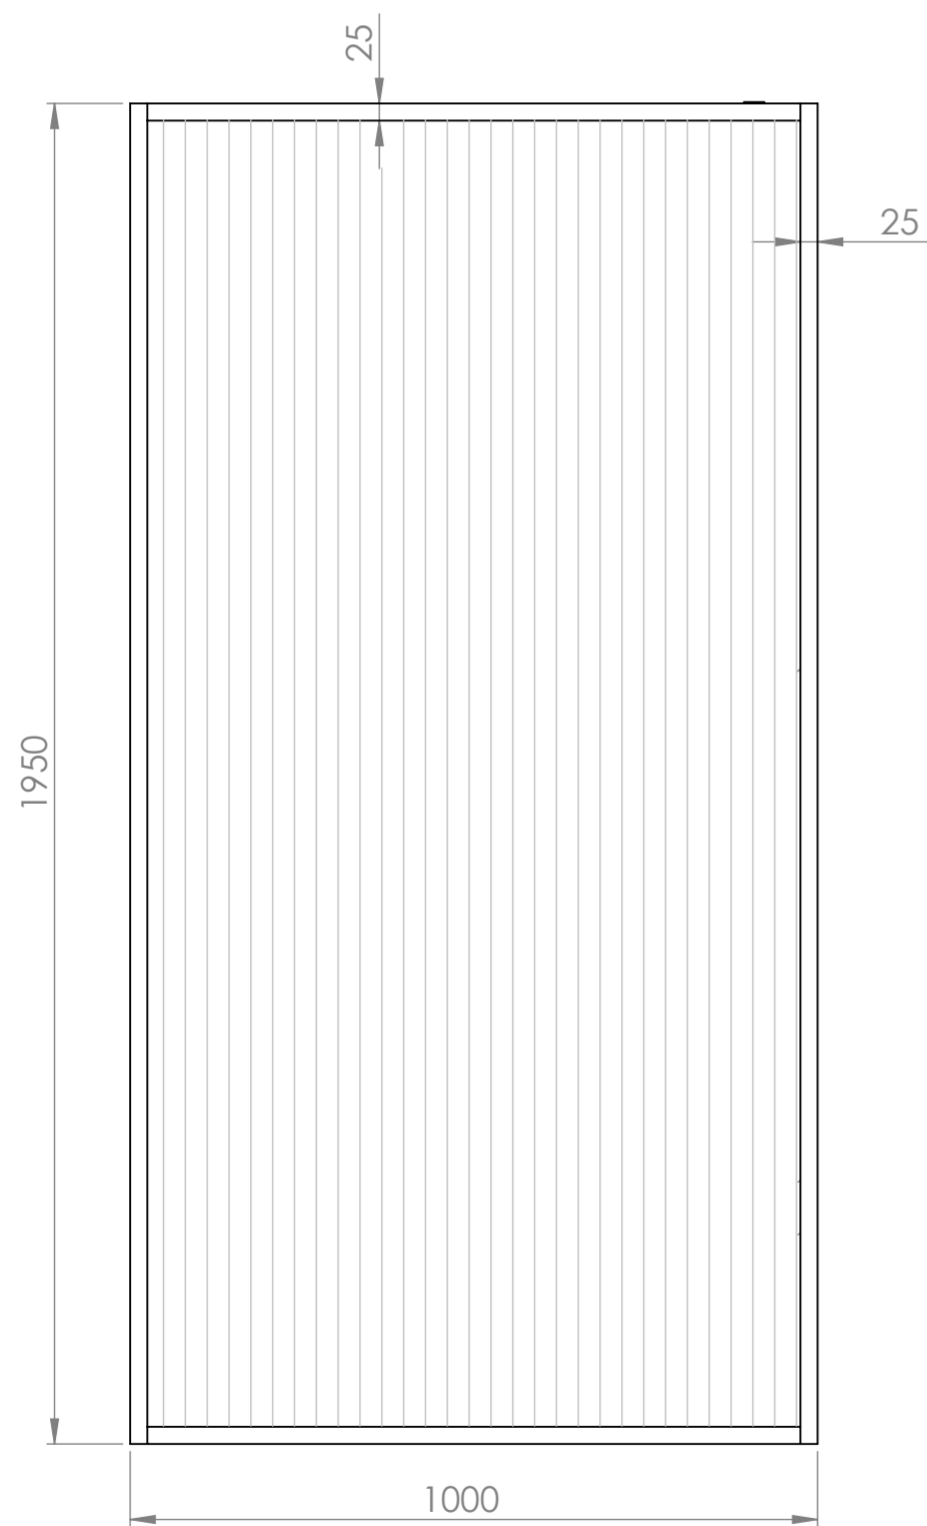

Top View

Front View

Side View

LUSO
STONE

Product Name

VAL1000 Brushed Gold Shower Screen with Reeded Glass

All dimensions provided in millimeters.