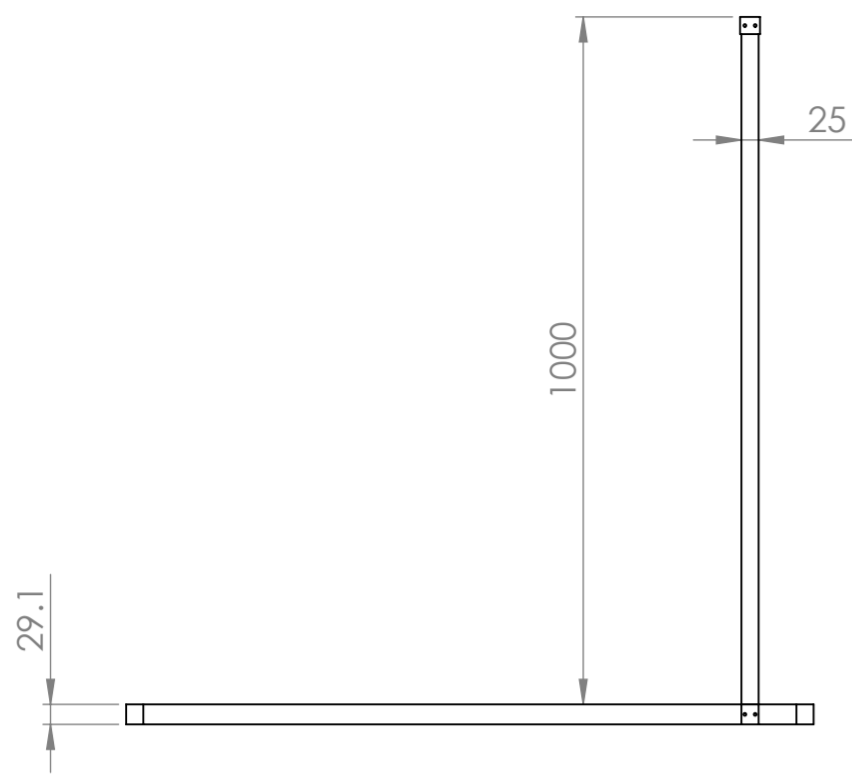

Top View

Front View

Side View

LUSO
STONE

Product Name

VAL1000 Brushed Gold Shower Screen with Reeded Glass

All dimensions provided in millimeters.