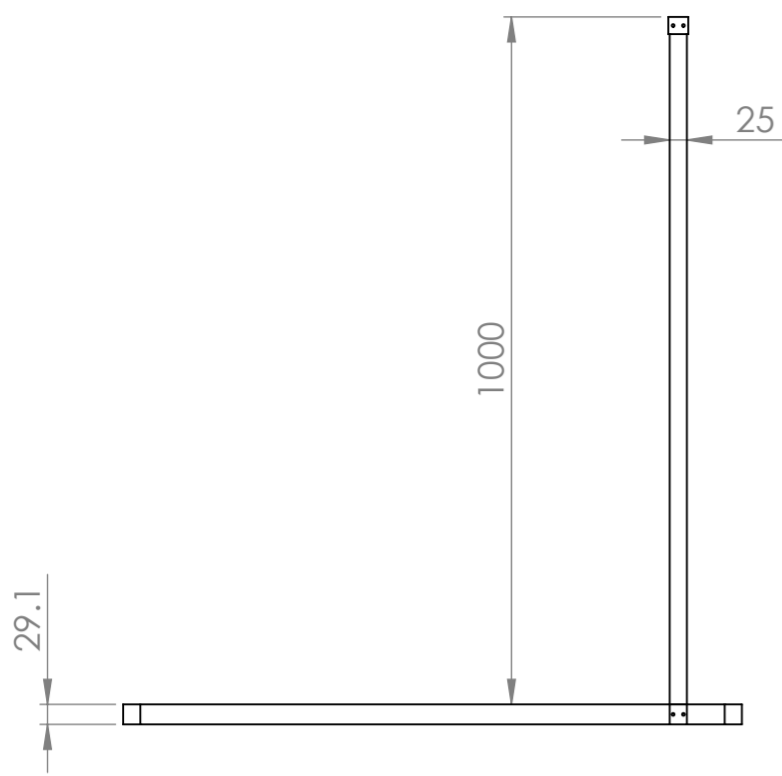

Top View

Front View

Side View

LUSO
STONE

Product Name

VAL900 Brushed Gold Shower Screen with Reeded Glass

All dimensions provided in millimeters.