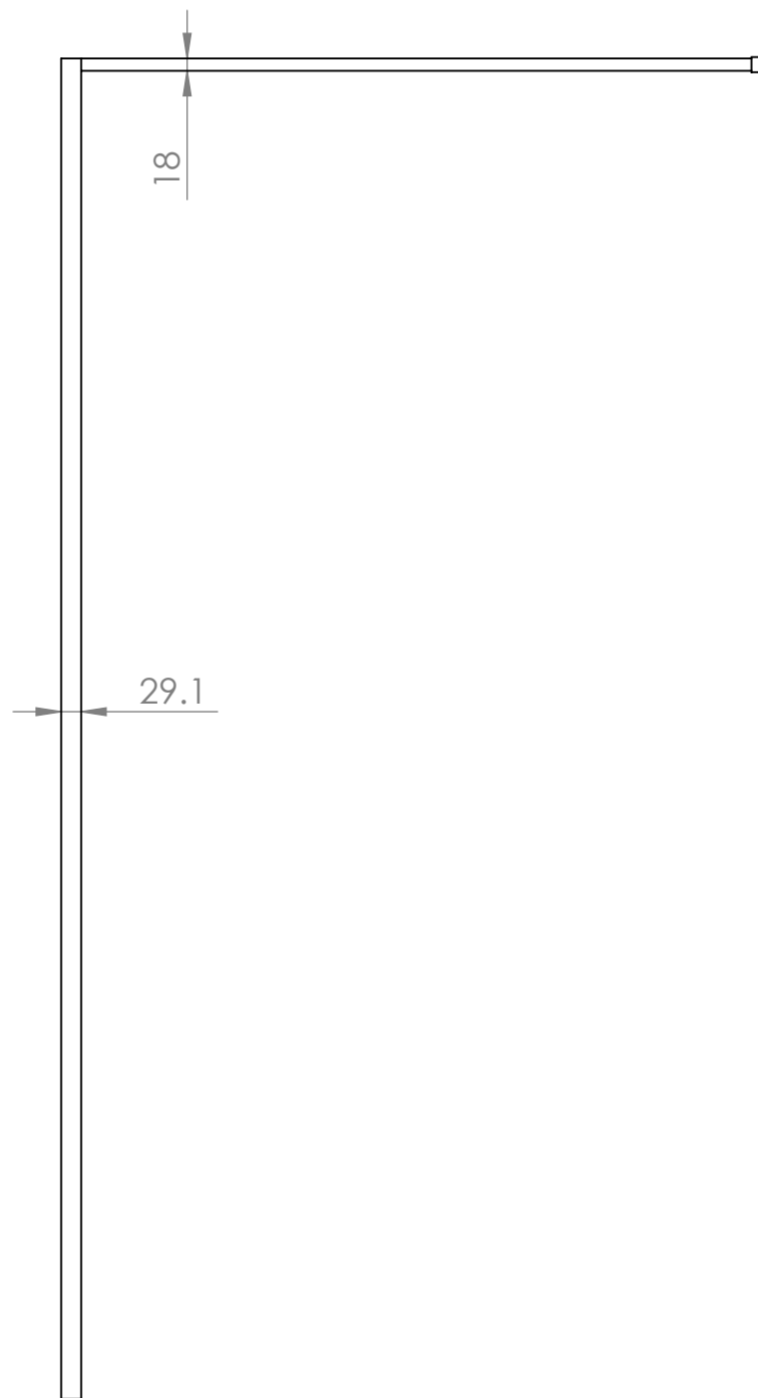

Top View

Front View

Side View

LUSO
STONE

Product Name

VAL900 Brushed Gold Shower Screen with Reeded Glass

All dimensions provided in millimeters.