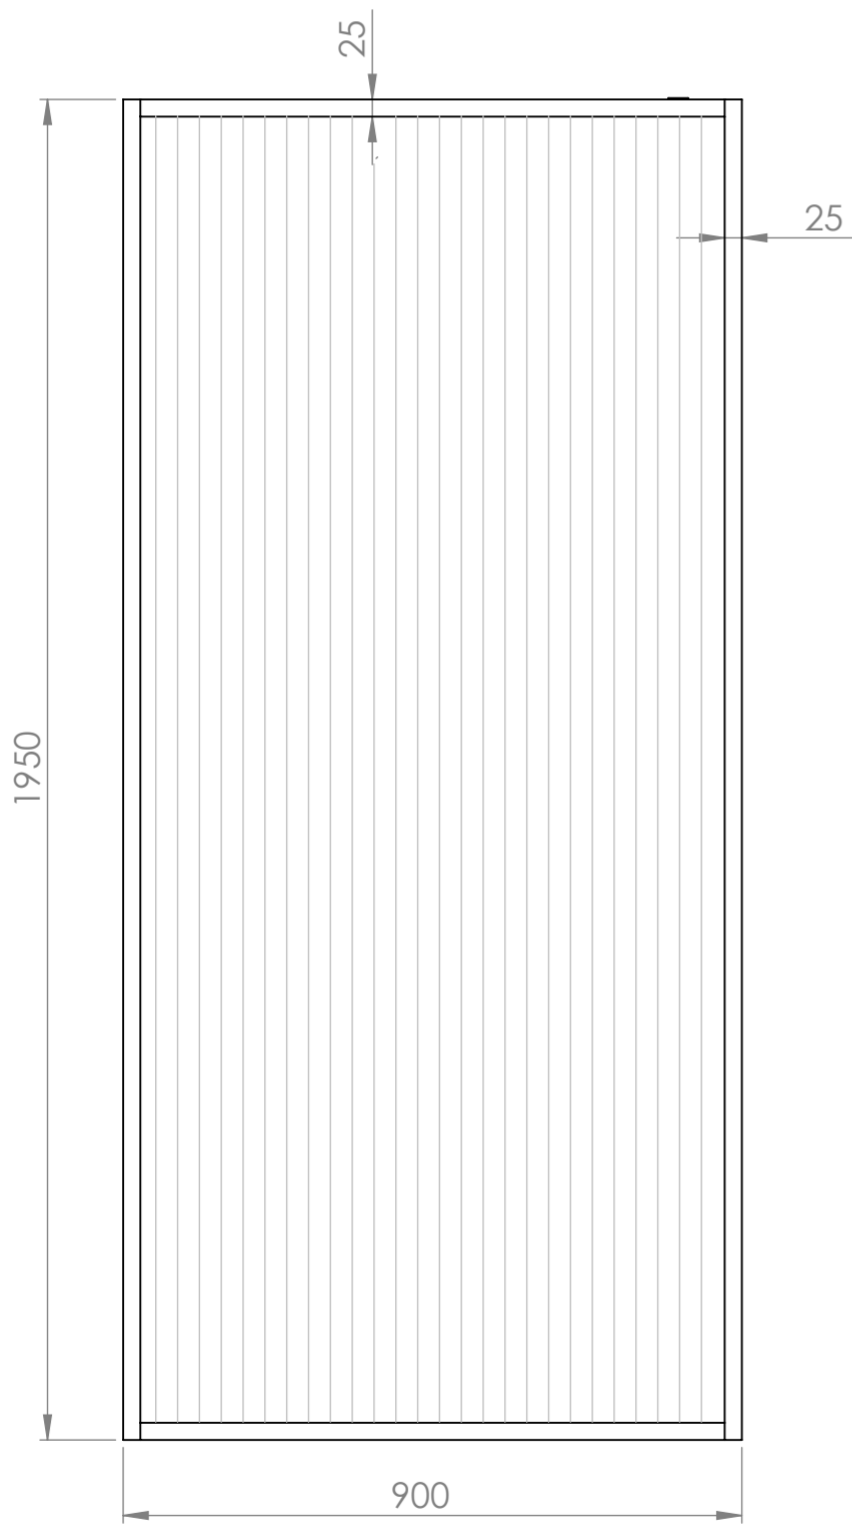

Top View

Front View

Side View

LUSO
STONE

Product Name

VAL900 Brushed Gold Shower Screen with Reeded Glass

All dimensions provided in millimeters.