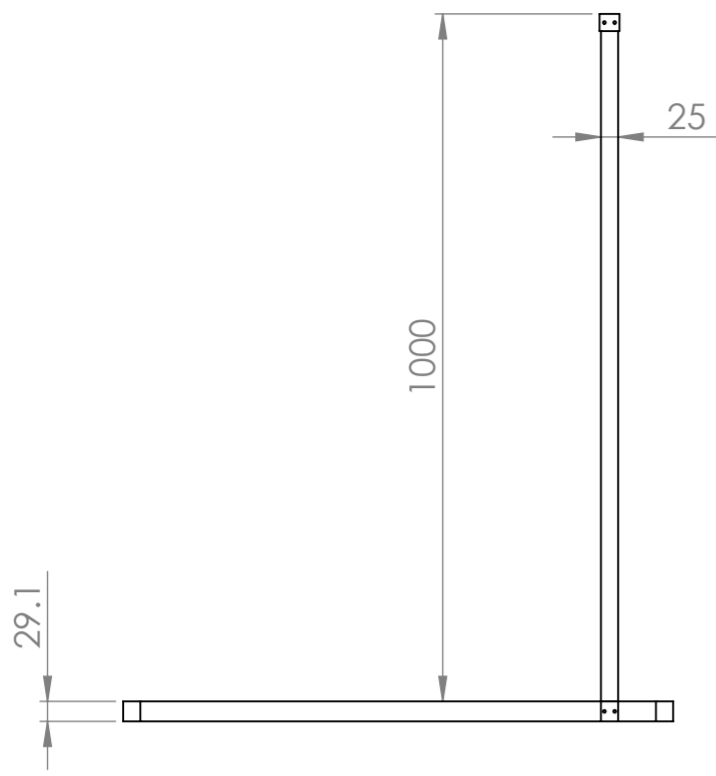

Top View

Front View

Side View

LUSO
STONE

Product Name

VAL800 Brushed Gold Shower Screen with Reeded Glass

All dimensions provided in millimeters.