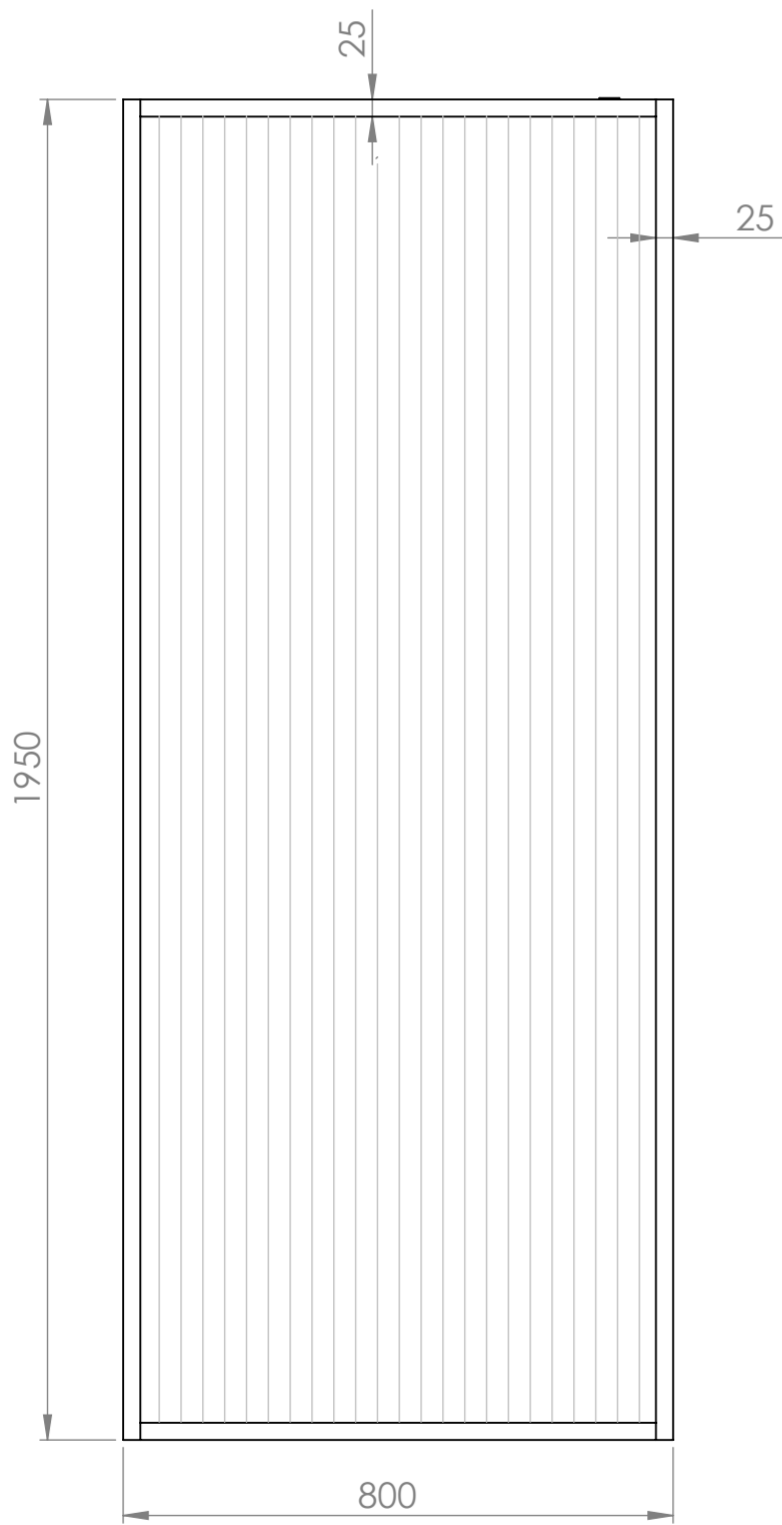

Top View

Front View

Side View

LUSO
STONE

Product Name

VAL800 Brushed Gold Shower Screen with Reeded Glass

All dimensions provided in millimeters.