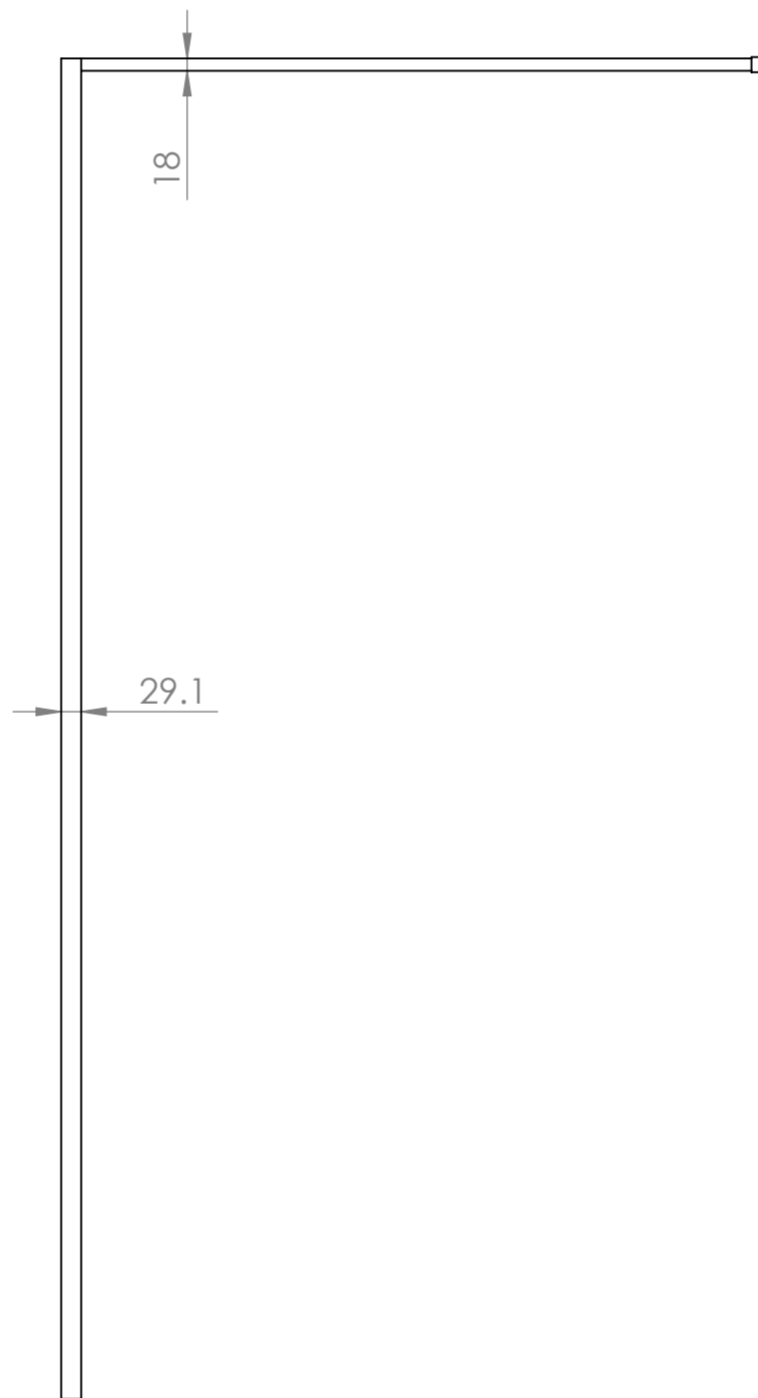

Top View

Front View

Side View

LUSO
STONE

Product Name

VAL800 Brushed Gold Shower Screen with Reeded Glass

All dimensions provided in millimeters.