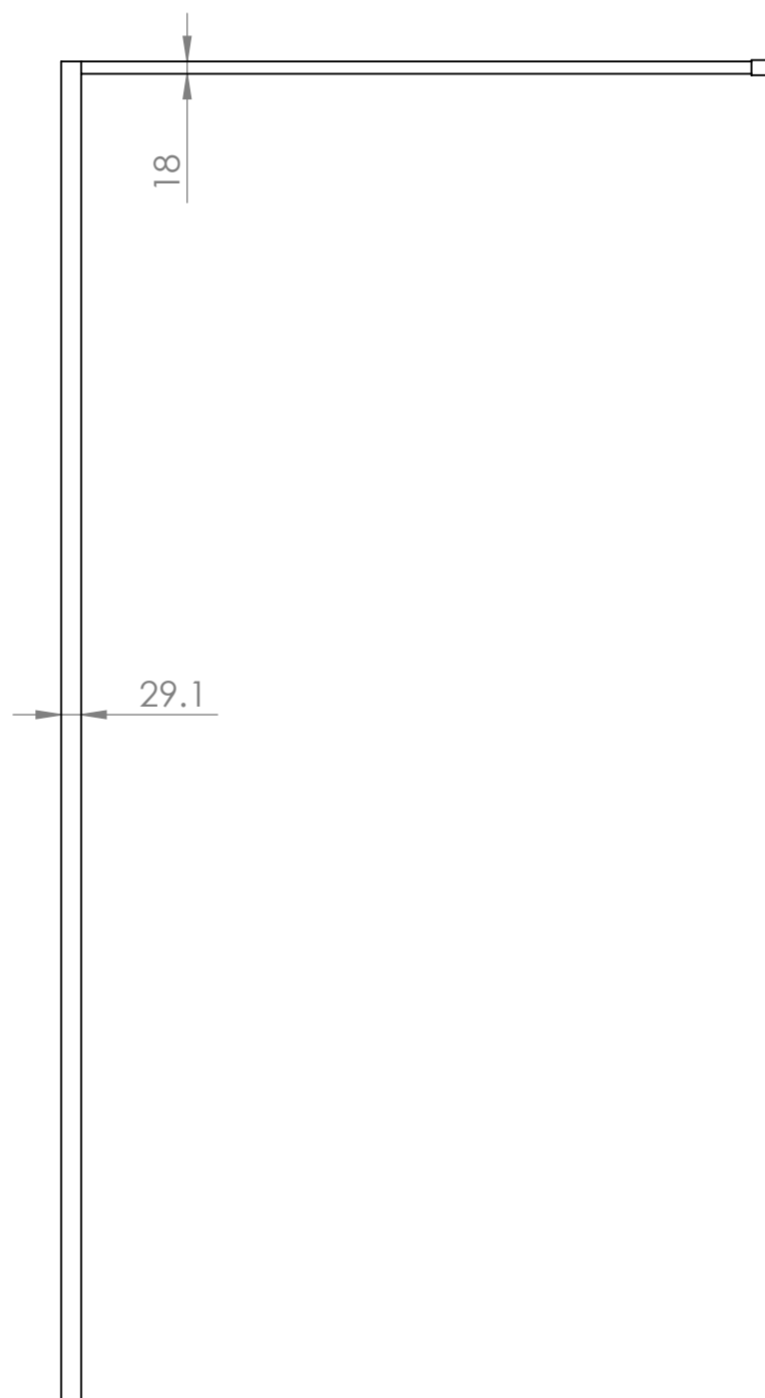

Top View

Front View

Side View

**LUSO**  
STONE

Product Name

VAL700 Brushed Gold Shower Screen with Reeded Glass

*All dimensions provided in millimeters.*