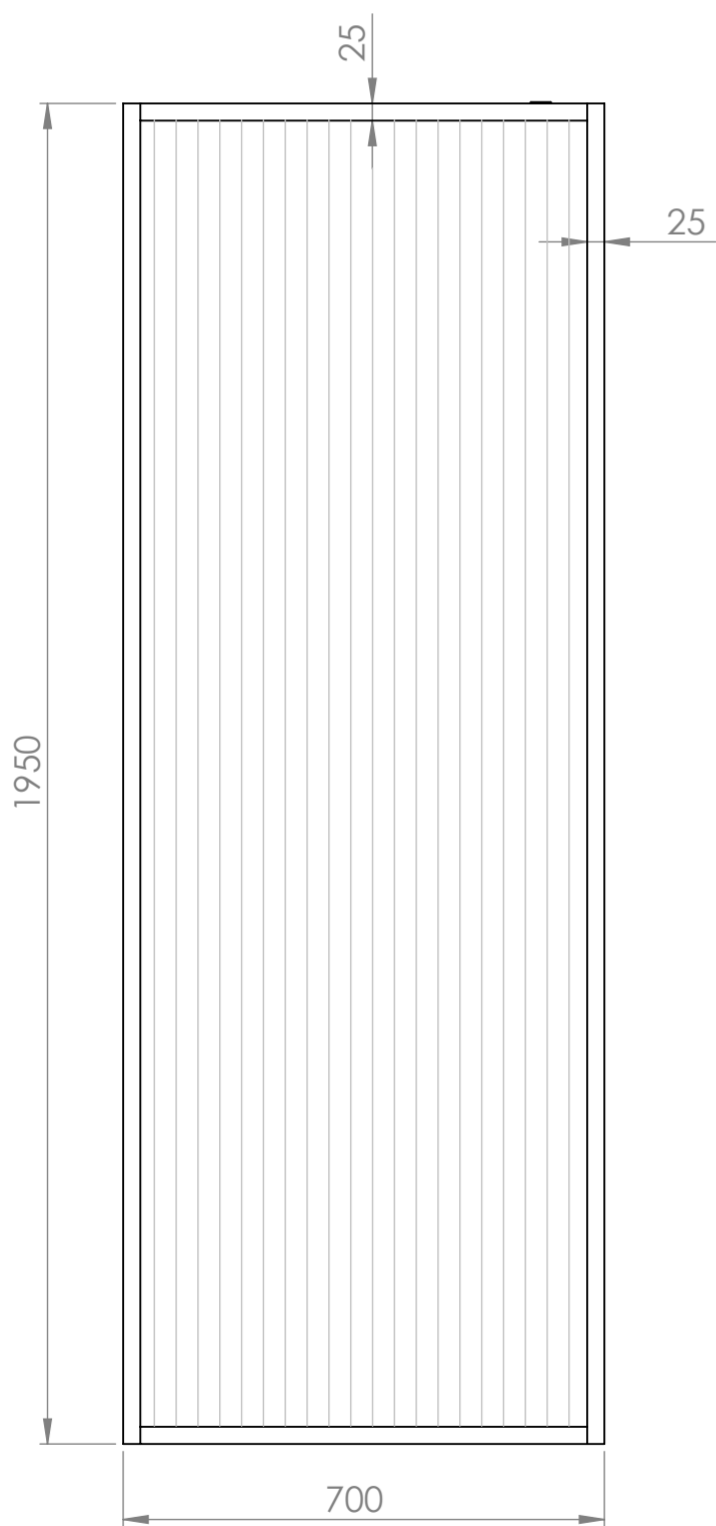

Top View

Front View

Side View

**LUSO**  
STONE

Product Name

VAL700 Brushed Gold Shower Screen with Reeded Glass

*All dimensions provided in millimeters.*