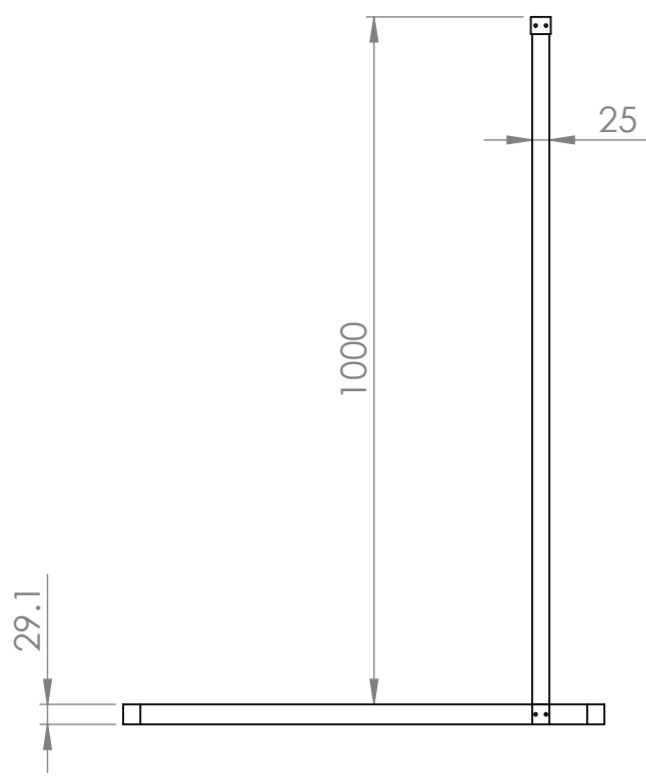

Top View

Front View

Side View

**LUSO**  
STONE

Product Name

VAL700 Brushed Gold Shower Screen with Reeded Glass

*All dimensions provided in millimeters.*