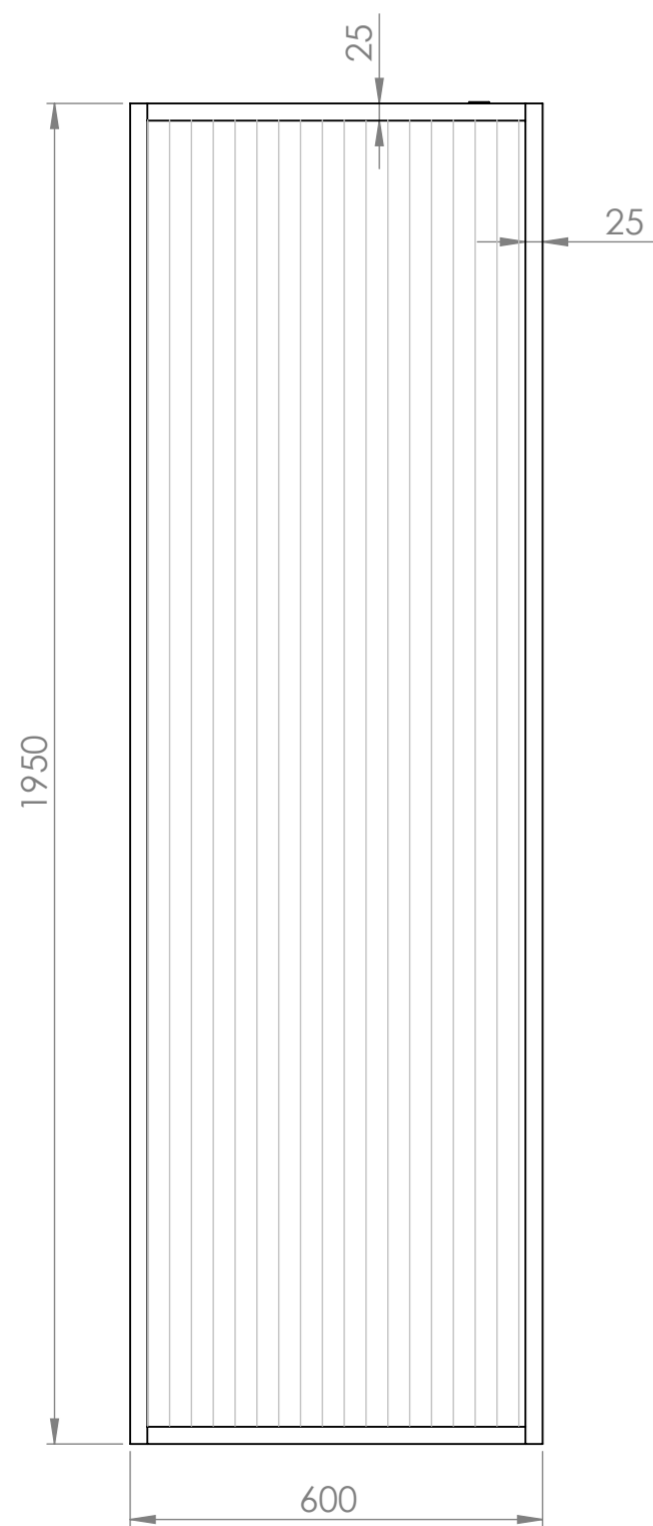

Top View

Front View

Side View

**LUSO**  
STONE

Product Name

VAL600 Brushed Gold Shower Screen with Reeded Glass

*All dimensions provided in millimeters.*