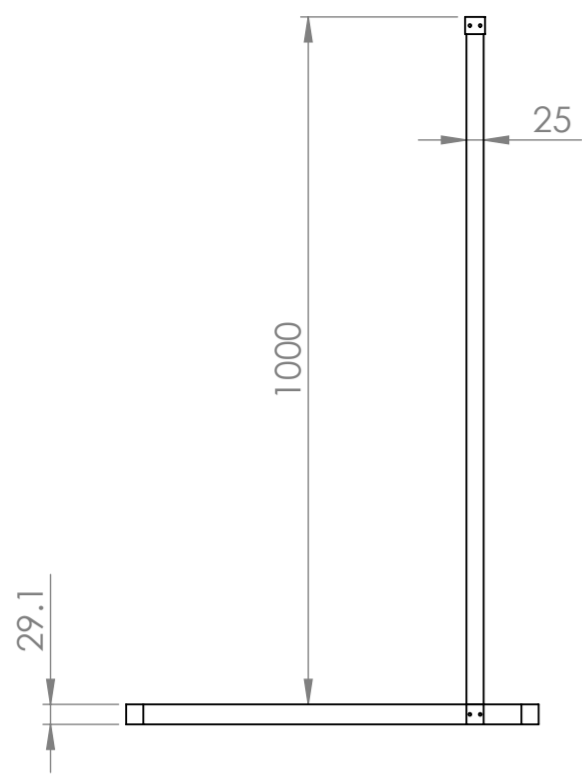

Top View

Front View

Side View

**LUSO**  
STONE

Product Name

VAL600 Brushed Gold Shower Screen with Reeded Glass

*All dimensions provided in millimeters.*