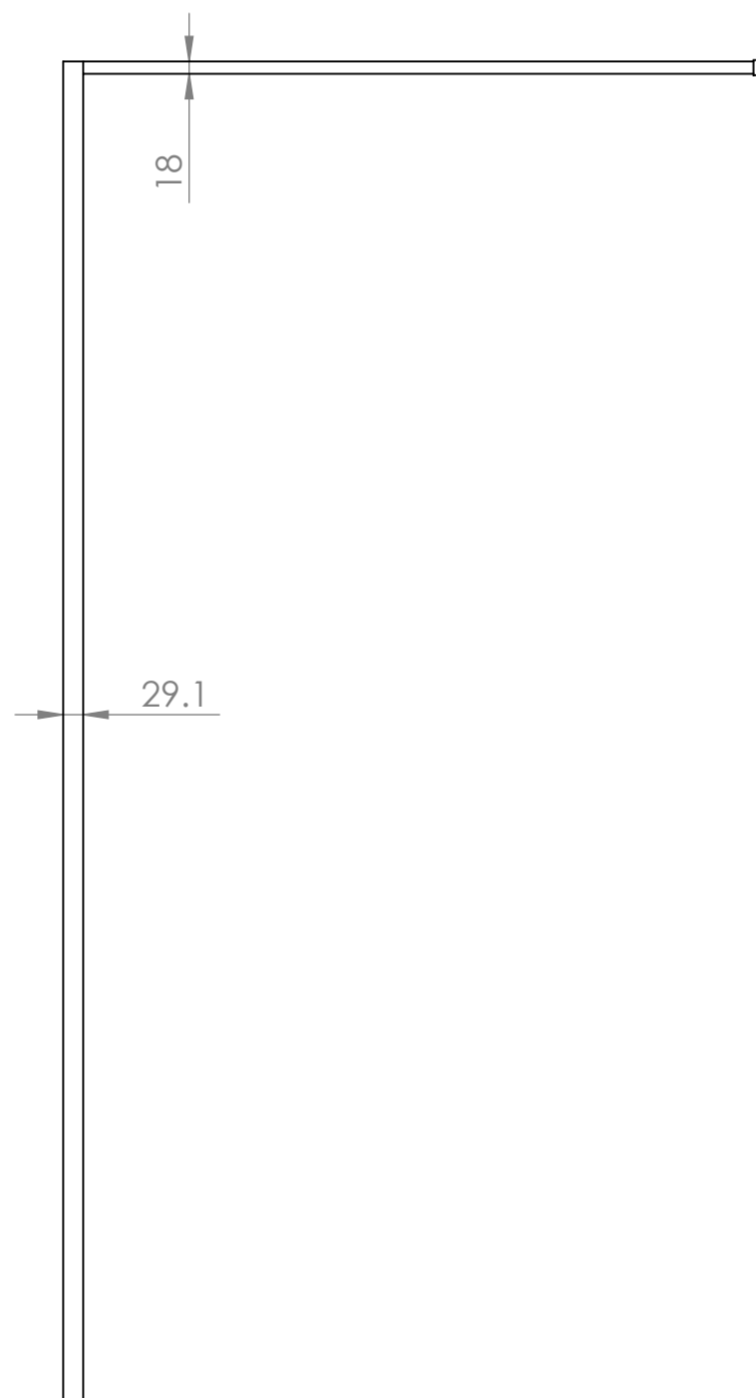

Top View

Front View

Side View

**LUSO**  
STONE

Product Name

VAL600 Brushed Gold Shower Screen with Reeded Glass

*All dimensions provided in millimeters.*