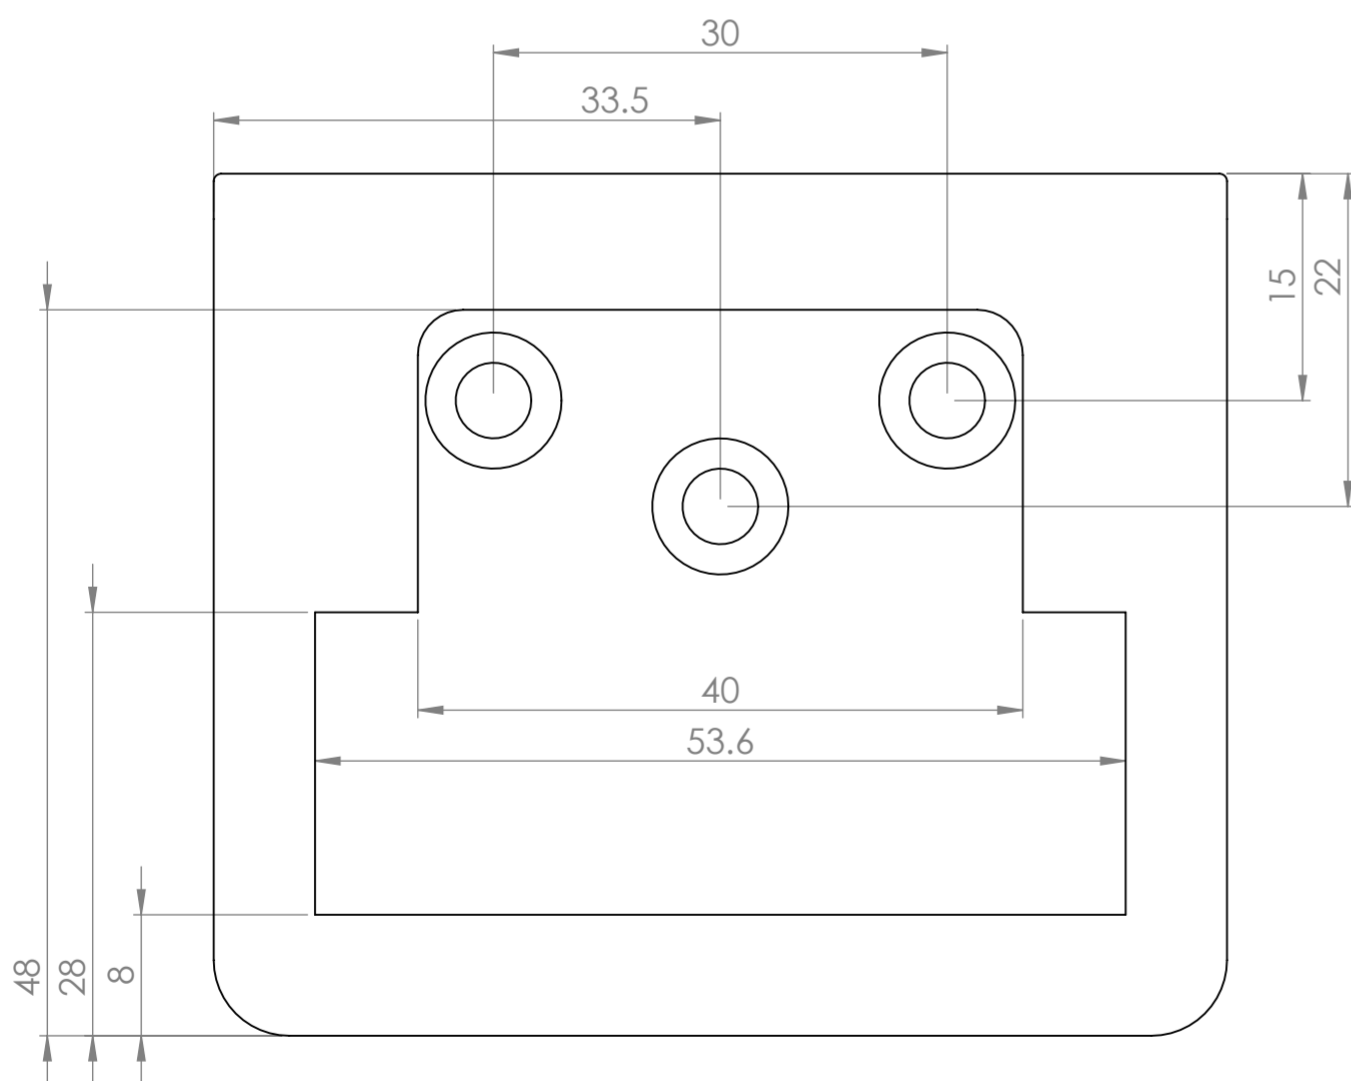

Front View

Side View - Section View

Back View

LUSSO
S T O N E

Product Name M1901 (Soap Dispenser Wall Bracket)

Product Size (mm) 57 x 67 x 78

All dimensions provided in millimeters.