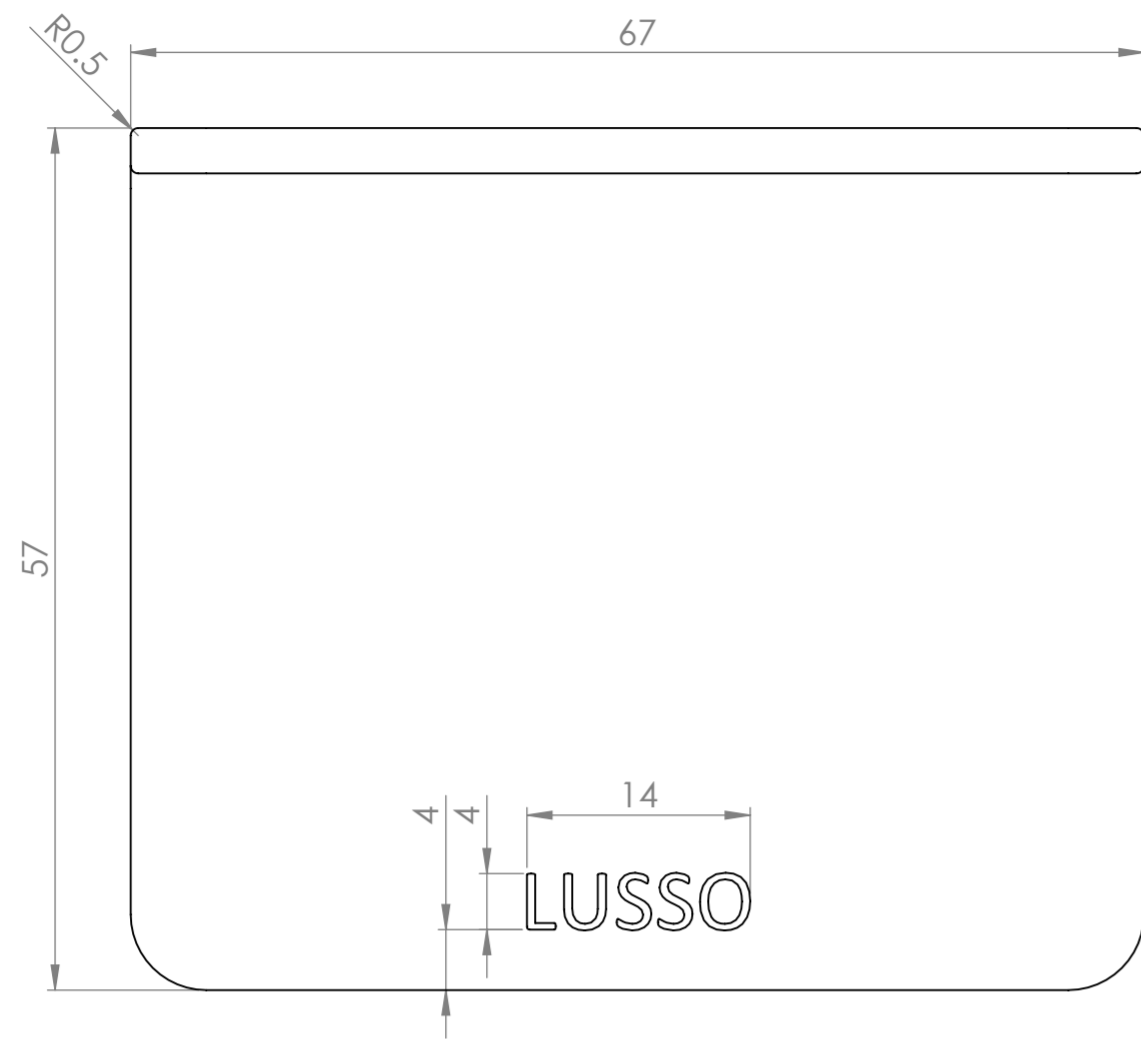

Front View

Side View - Section View

Back View

LUSSO
S T O N E

Product Name M1901 (Soap Dispenser Wall Bracket)

Product Size (mm) 57 x 67 x 78

All dimensions provided in millimeters.