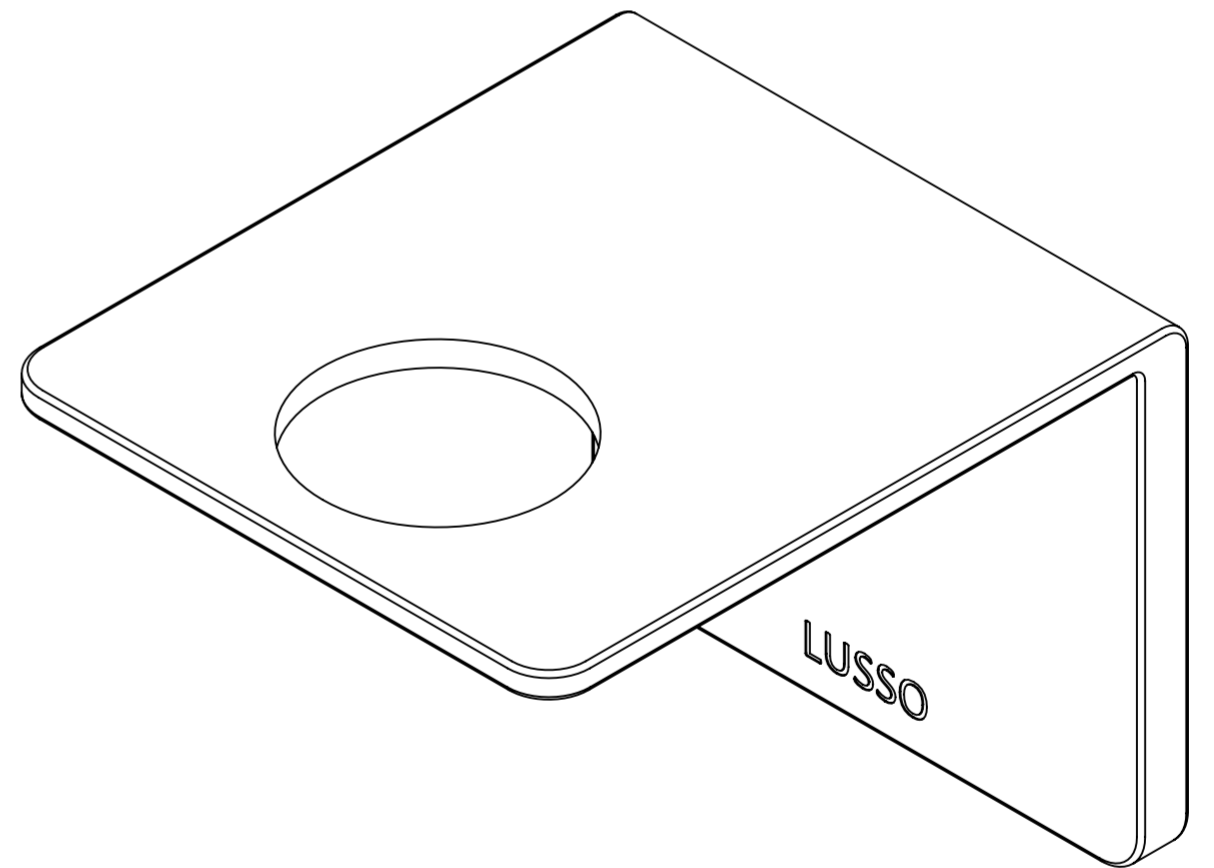

Front View

Side View - Section View

Back View

LUSSO
S T O N E

Product Name M1901 (Soap Dispenser Wall Bracket)

Product Size (mm) 57 x 67 x 78

All dimensions provided in millimeters.