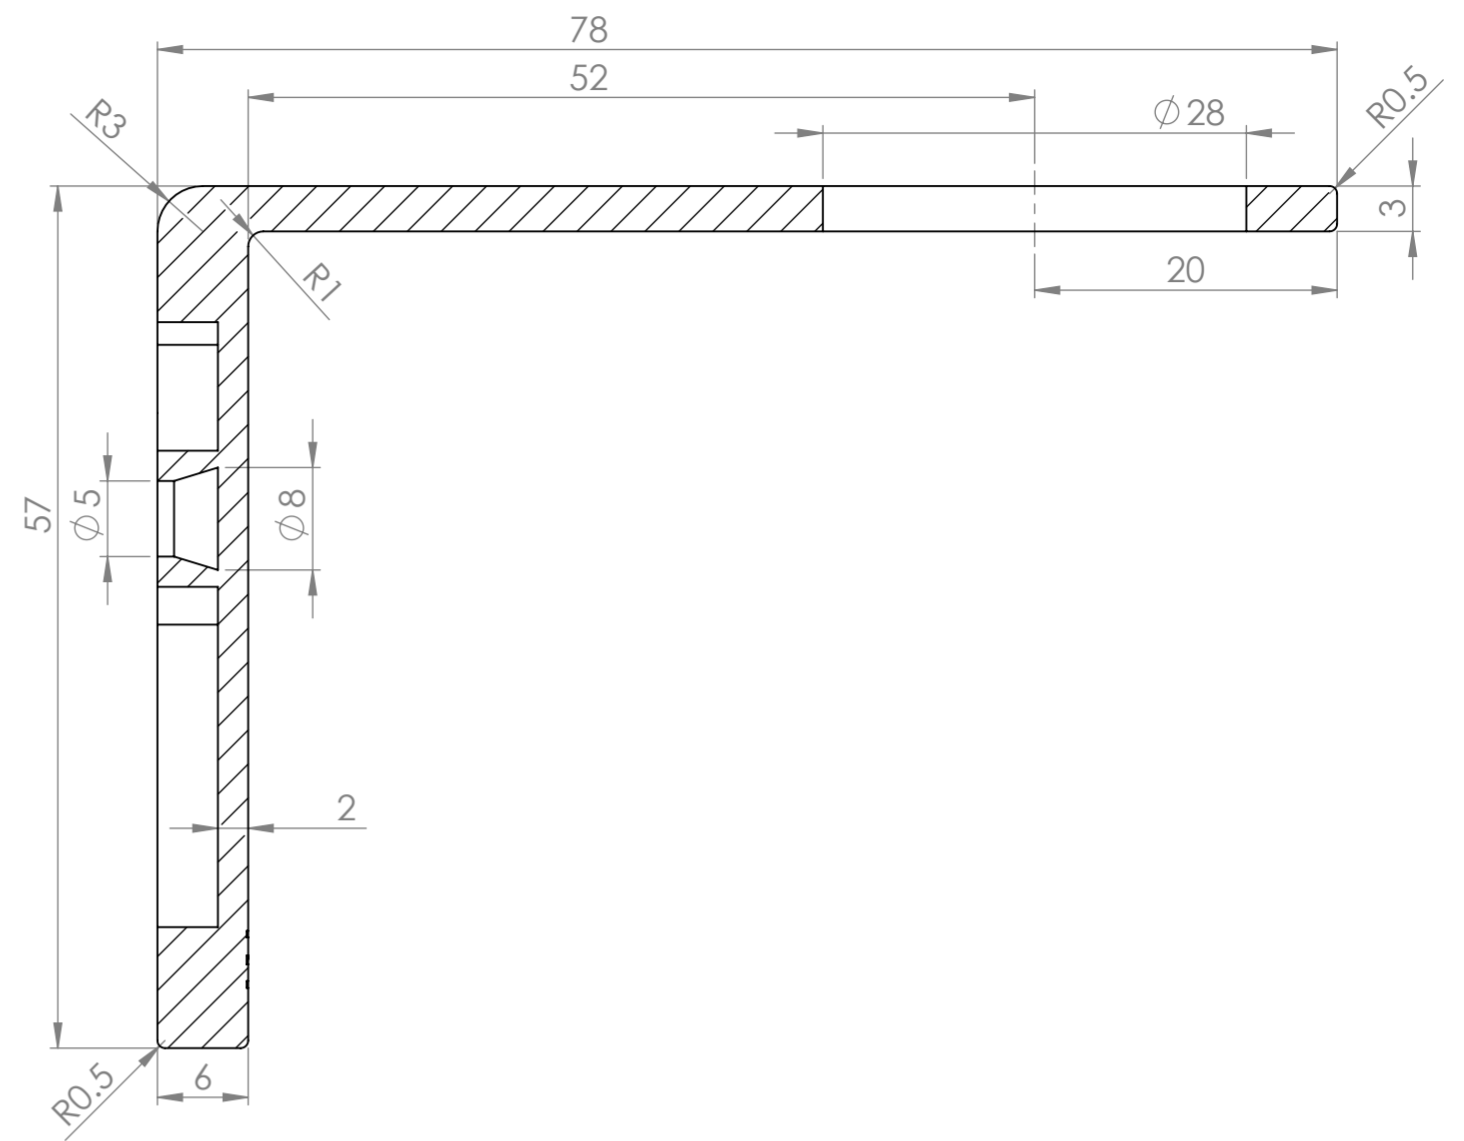

Front View

Side View - Section View

Back View

LUSSO
S T O N E

Product Name M1901 (Soap Dispenser Wall Bracket)

Product Size (mm) 57 x 67 x 78

All dimensions provided in millimeters.