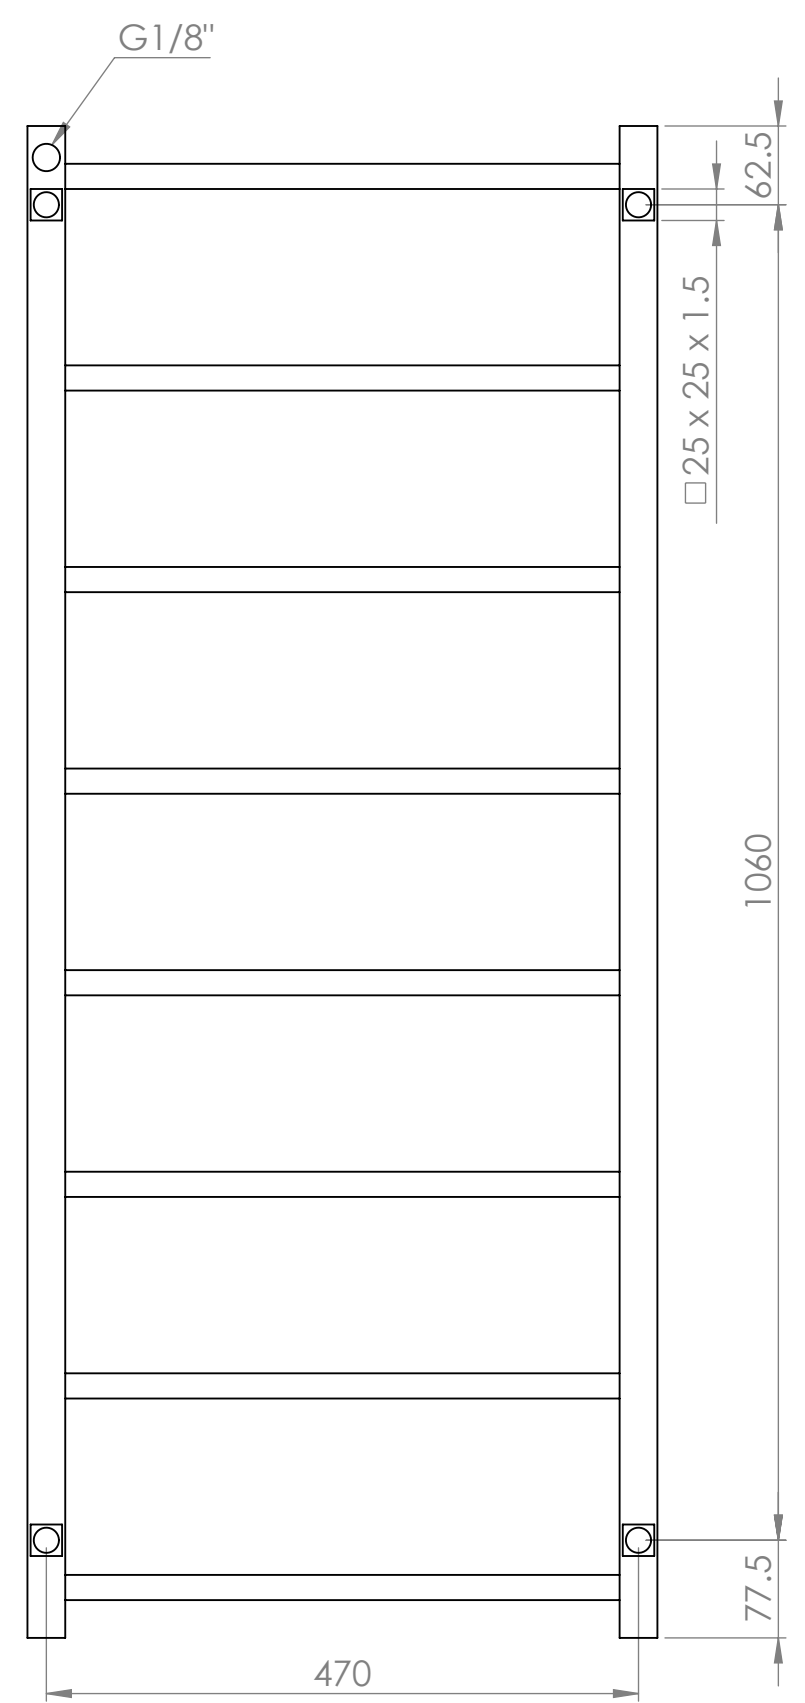

Front View

Side View

Back View

| | | |
|---------------------------|--------------|-----------------|
| LUSSO S T O N E | Product Name | Vertigo 1200 |
| | Product Type | Radiator |
| | Size, mm | 1200 x 500 x 80 |

All dimensions provided in millimeters.