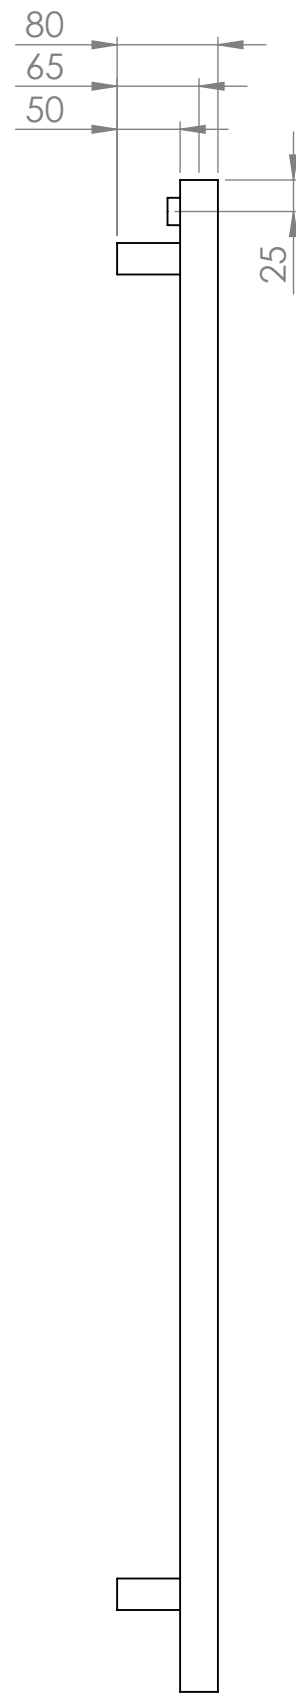

Front View

Side View

Back View

| | | |
|---------------------------|--------------|-----------------|
| LUSSO S T O N E | Product Name | Vertigo 1200 |
| | Product Type | Radiator |
| | Size, mm | 1200 x 500 x 80 |

All dimensions provided in millimeters.