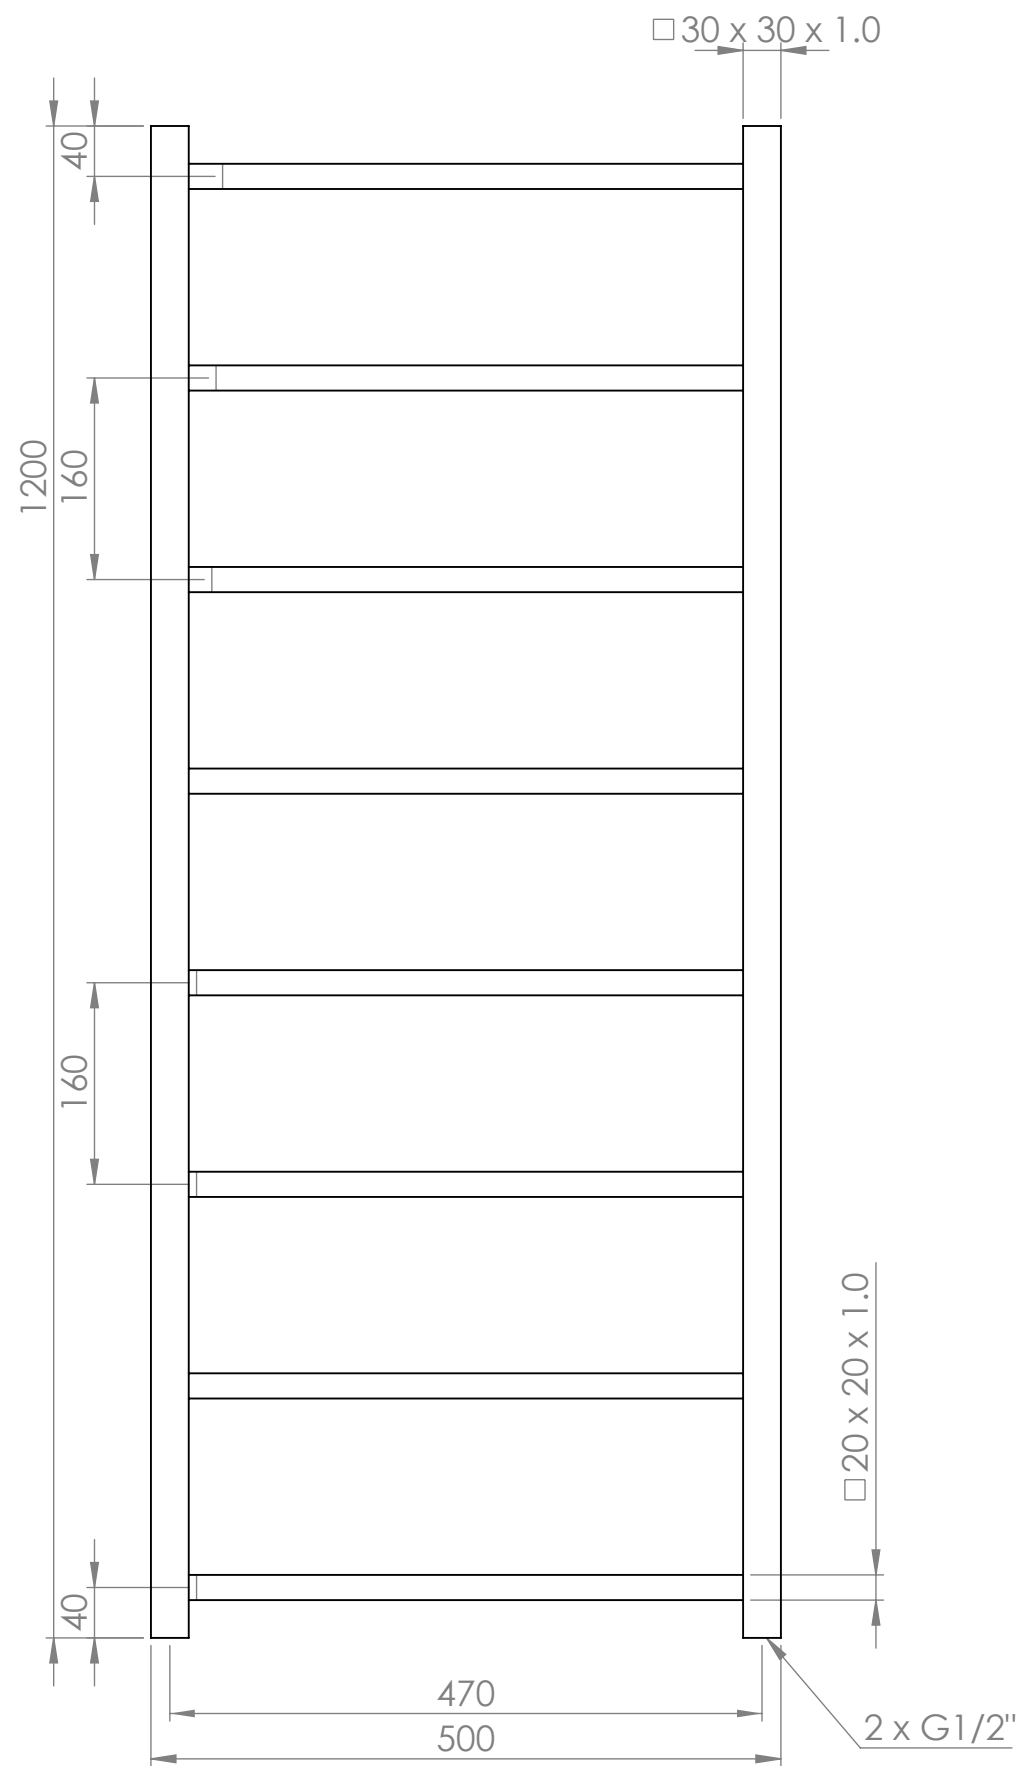

Front View

Side View

Back View

| | | |
|---------------------------|--------------|-----------------|
| LUSSO S T O N E | Product Name | Vertigo 1200 |
| | Product Type | Radiator |
| | Size, mm | 1200 x 500 x 80 |

All dimensions provided in millimeters.