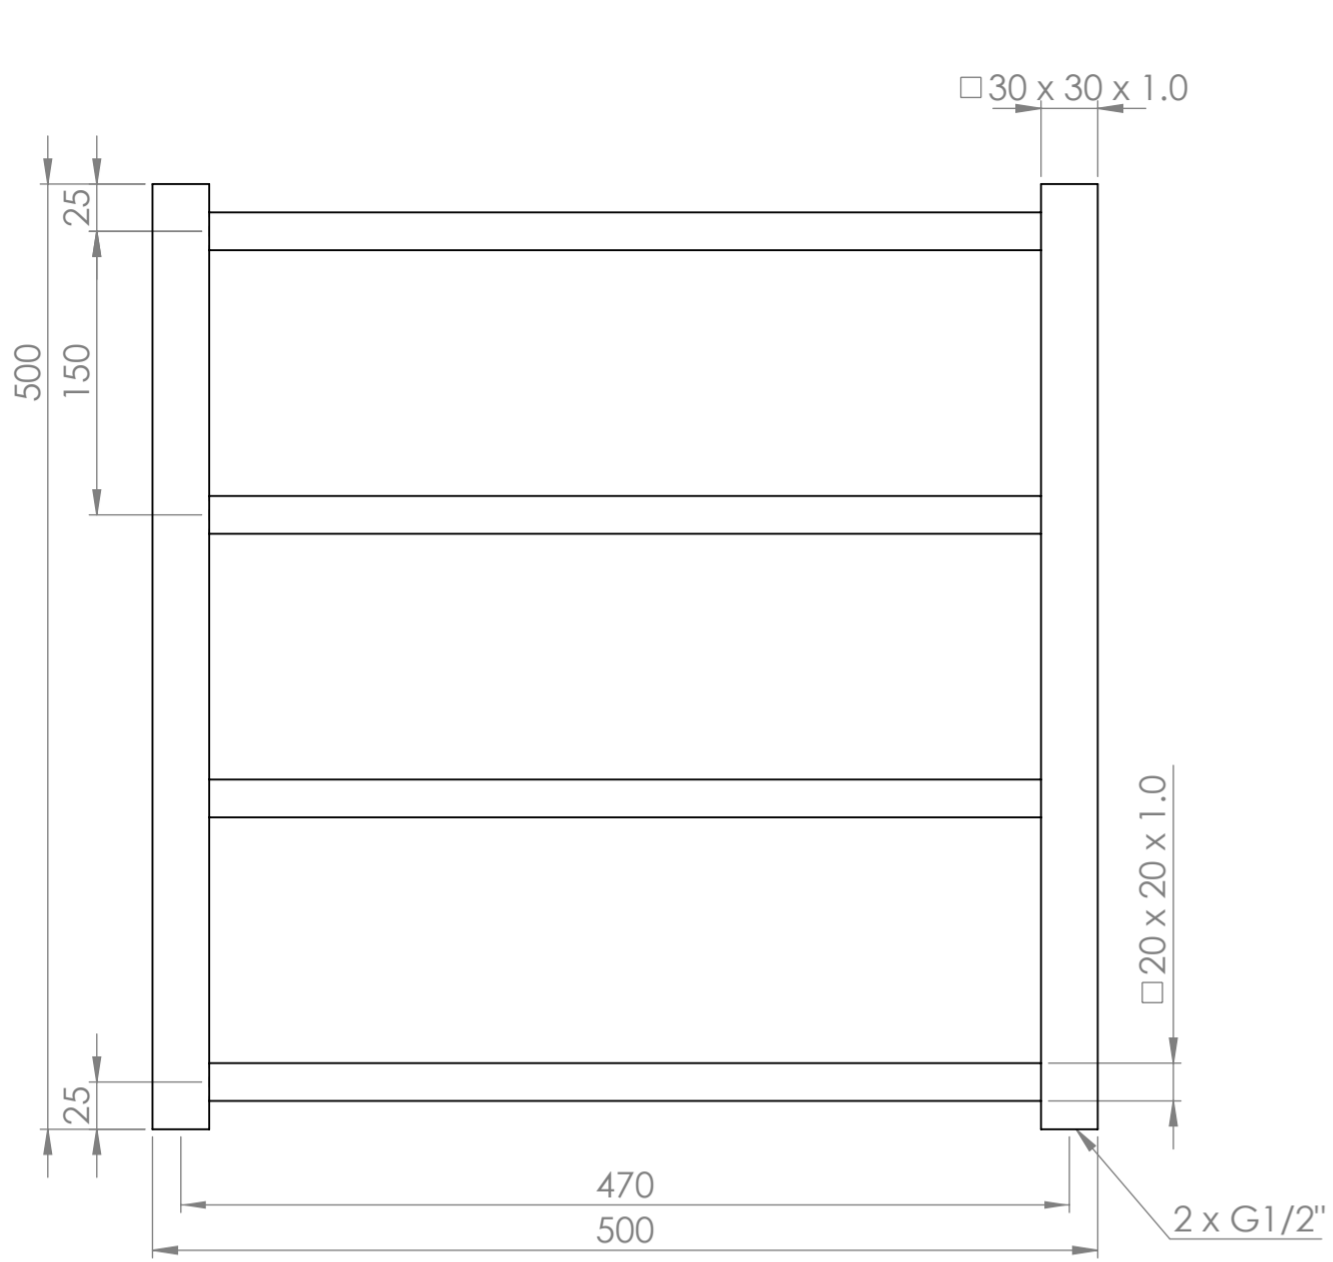

Front View

Side View

Back View

| | | |
|---------------------------|--------------|----------------|
| LUSSO S T O N E | Product Name | Vertigo 500 |
| | Product Type | Radiator |
| | Size, mm | 500 x 500 x 80 |

All dimensions provided in millimeters.