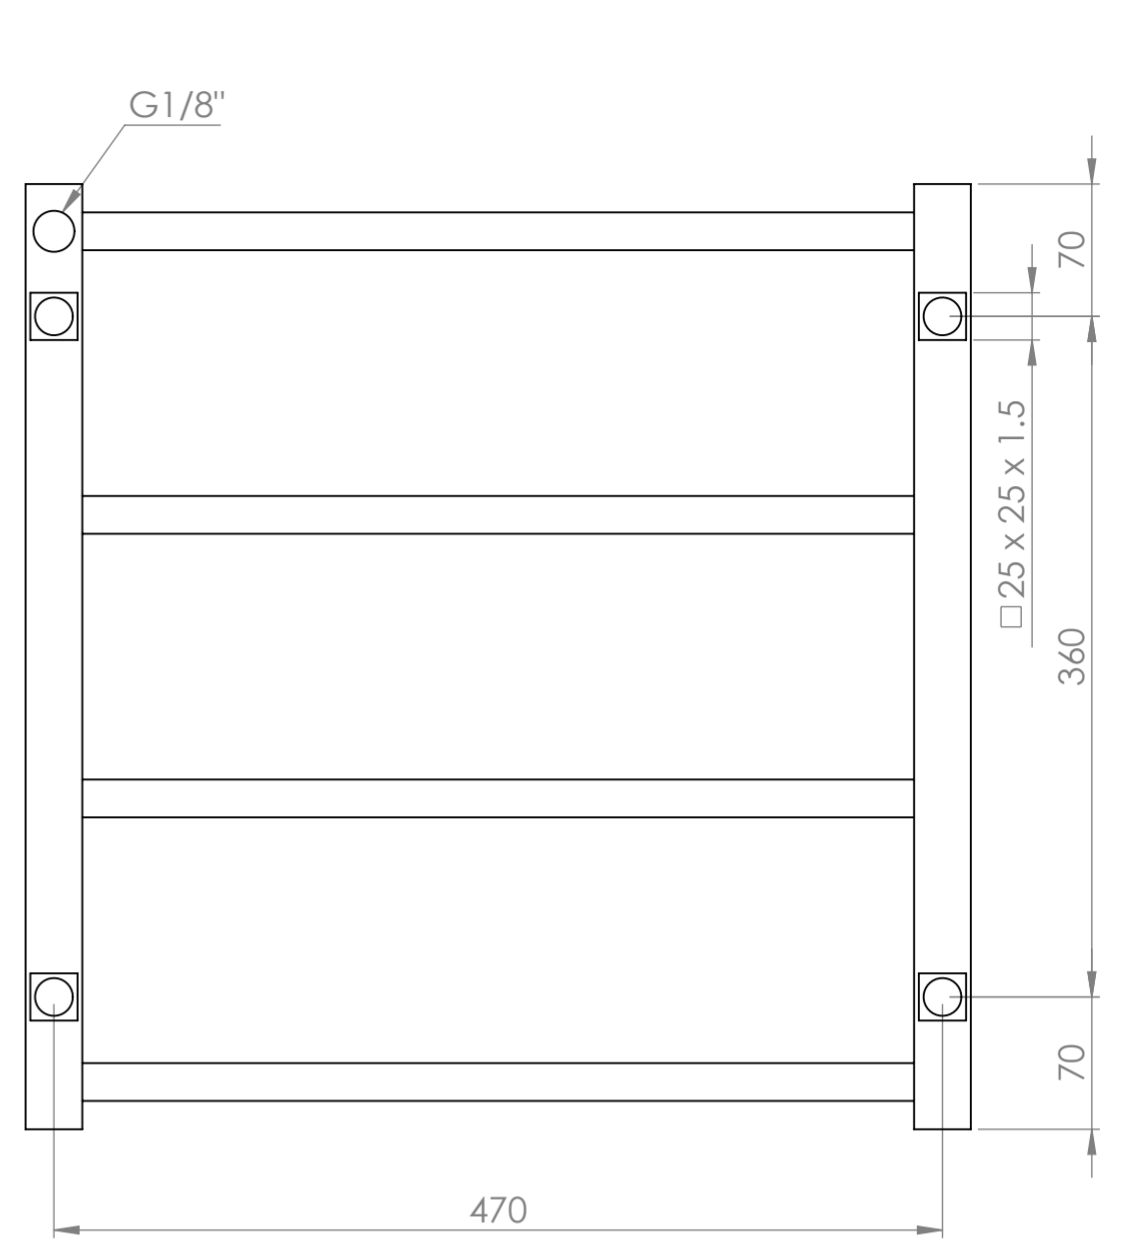

Front View

Side View

Back View

| | | |
|---------------------------|--------------|----------------|
| LUSSO S T O N E | Product Name | Vertigo 500 |
| | Product Type | Radiator |
| | Size, mm | 500 x 500 x 80 |

All dimensions provided in millimeters.