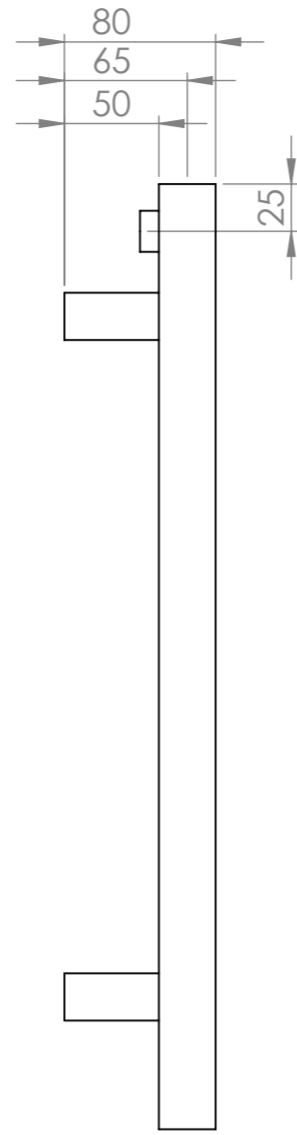

Front View

Side View

Back View

| | | |
|---------------------------|--------------|----------------|
| LUSSO S T O N E | Product Name | Vertigo 500 |
| | Product Type | Radiator |
| | Size, mm | 500 x 500 x 80 |

All dimensions provided in millimeters.