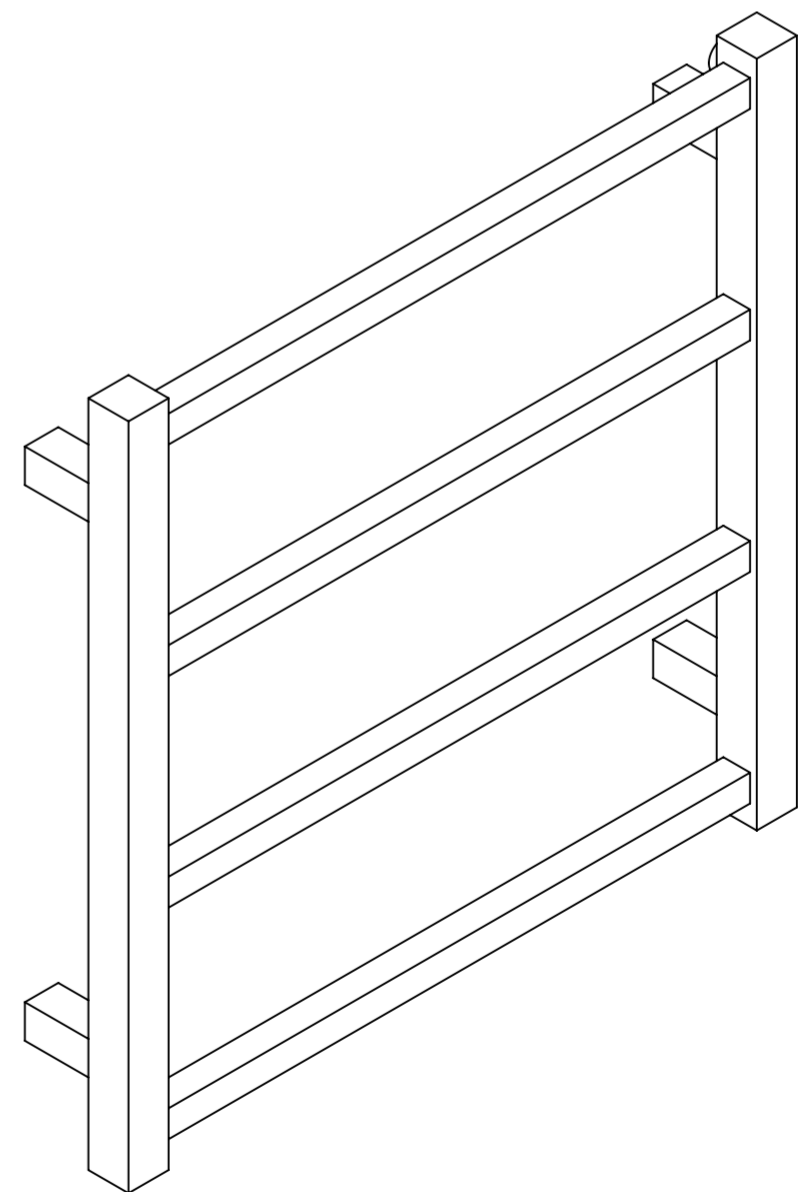

Front View

Side View

Back View

| | | |
|---------------------------|--------------|----------------|
| LUSSO S T O N E | Product Name | Vertigo 500 |
| | Product Type | Radiator |
| | Size, mm | 500 x 500 x 80 |

All dimensions provided in millimeters.