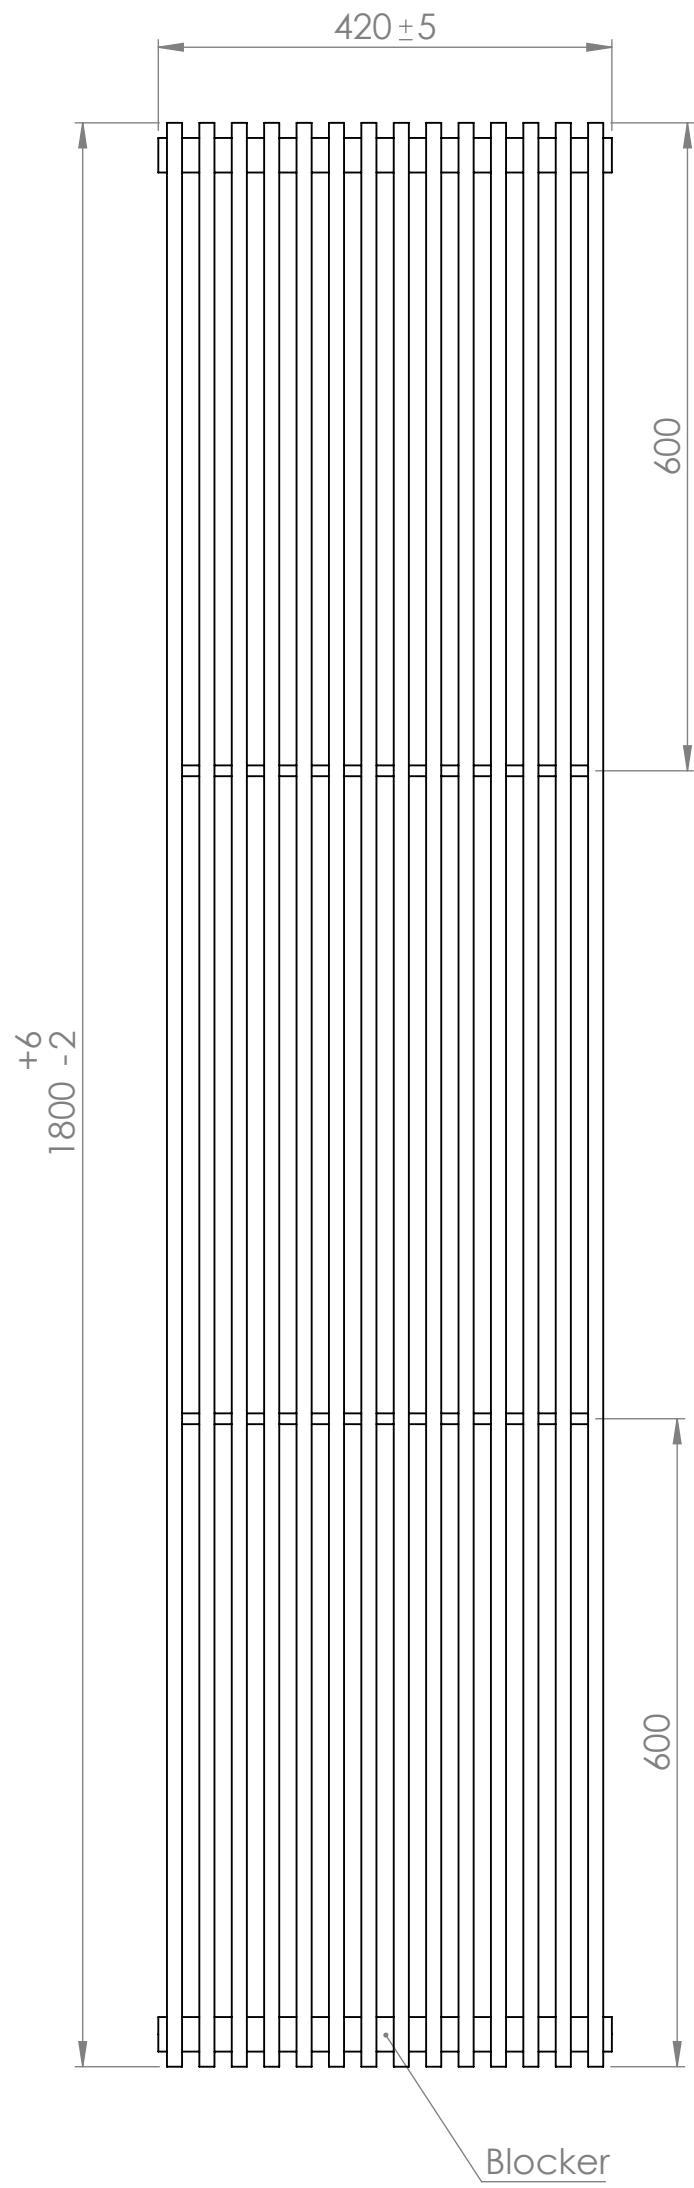

Front View

Side View

<h1>LUSSO</h1> <p>S T O N E</p>	Product Name	Shadow
	Product Type	Radiator
	Size, mm	1800 x 420 x 72

All dimensions provided in millimeters.