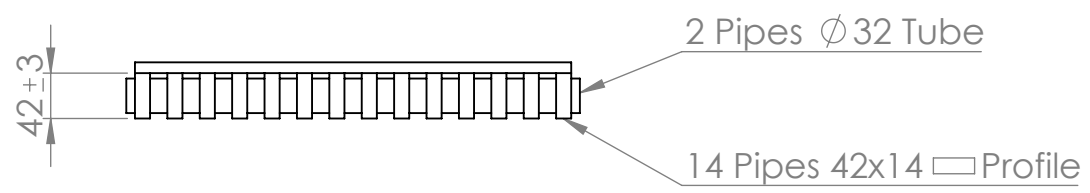

Front View

Side View

<h1>LUSSO</h1> <p>S T O N E</p>	Product Name	Shadow
	Product Type	Radiator
	Size, mm	1800 x 420 x 72

All dimensions provided in millimeters.