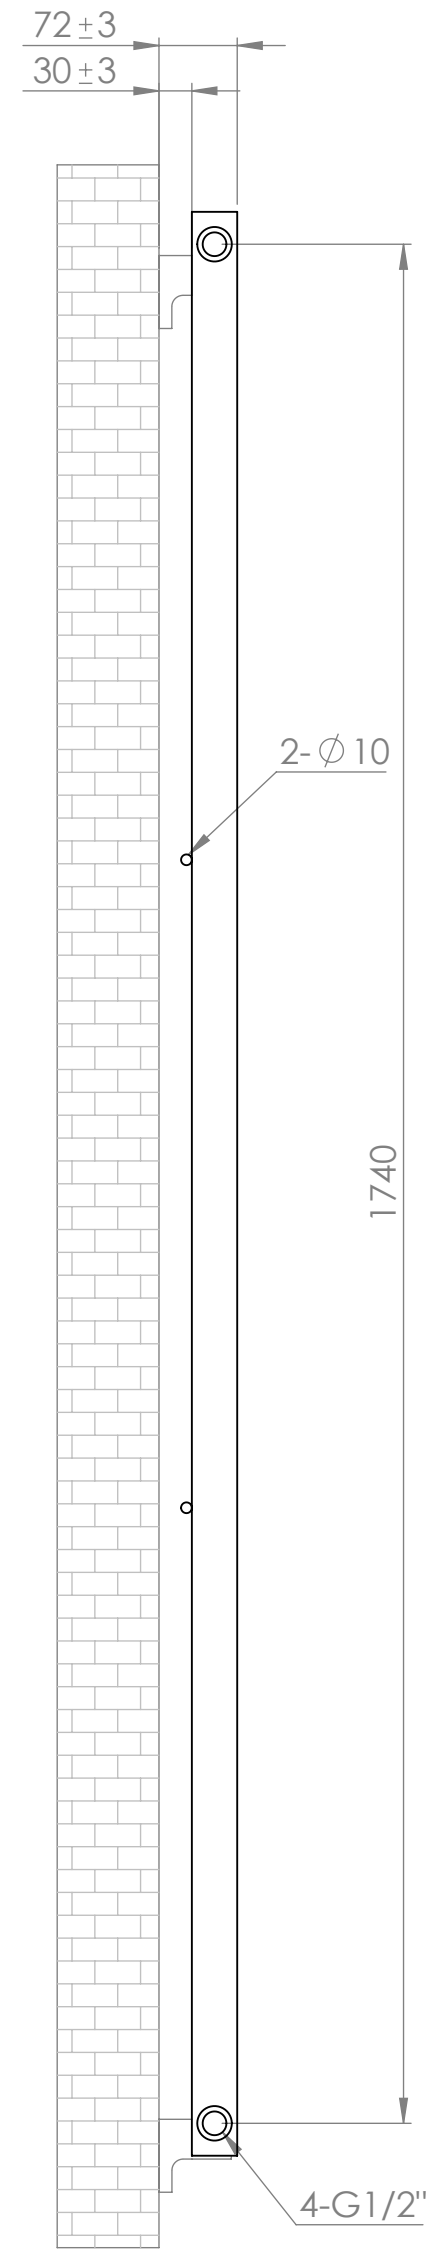

Front View

Side View

<h1>LUSSO</h1> <p>S T O N E</p>	Product Name	Shadow
	Product Type	Radiator
	Size, mm	1800 x 420 x 72

All dimensions provided in millimeters.