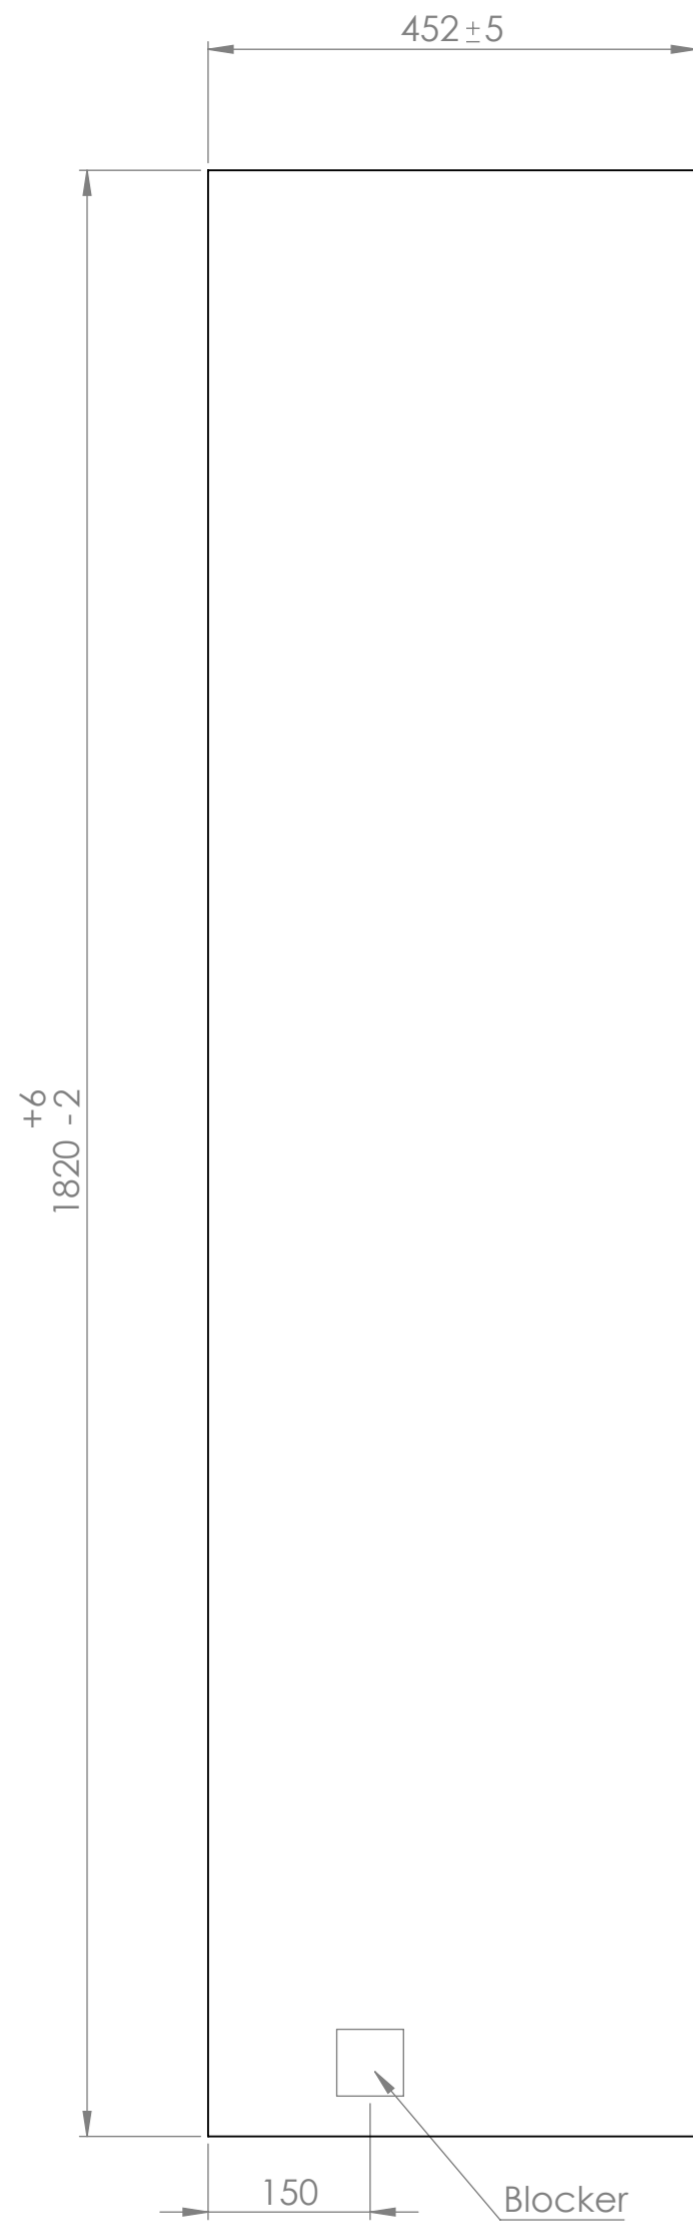

Front View

Side View

Back View

6 Pipes 68x12xR6

2 Pipes Ø38 Tube

<h1>LUSSO</h1> <p>STONE</p>	Product Name	Bagno
	Product Type	Radiator
	Size, mm	1820 x 425 x 85

All dimensions provided in millimeters.