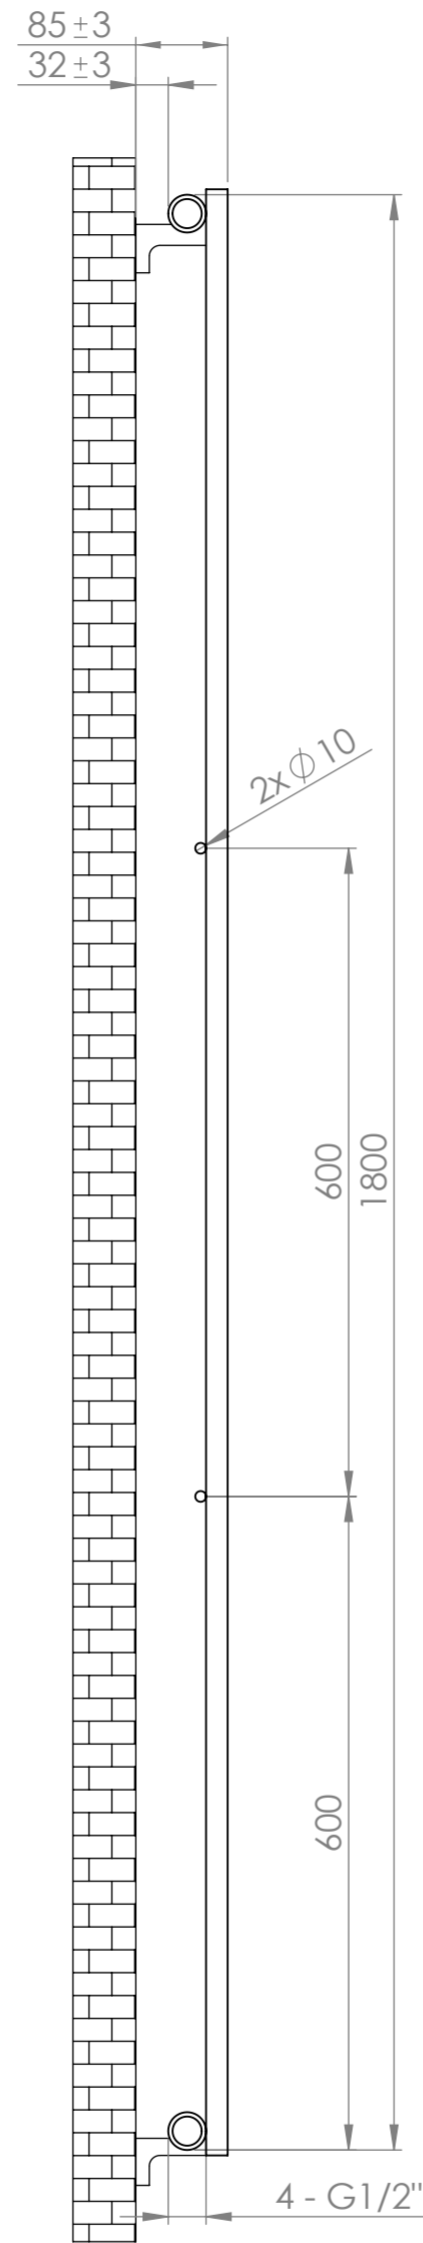

Front View

Side View

Back View

6 Pipes 68x12xR6

2 Pipes Ø38 Tube

<h1>LUSSO</h1> <p>STONE</p>	Product Name	Bagno
	Product Type	Radiator
	Size, mm	1820 x 425 x 85

All dimensions provided in millimeters.