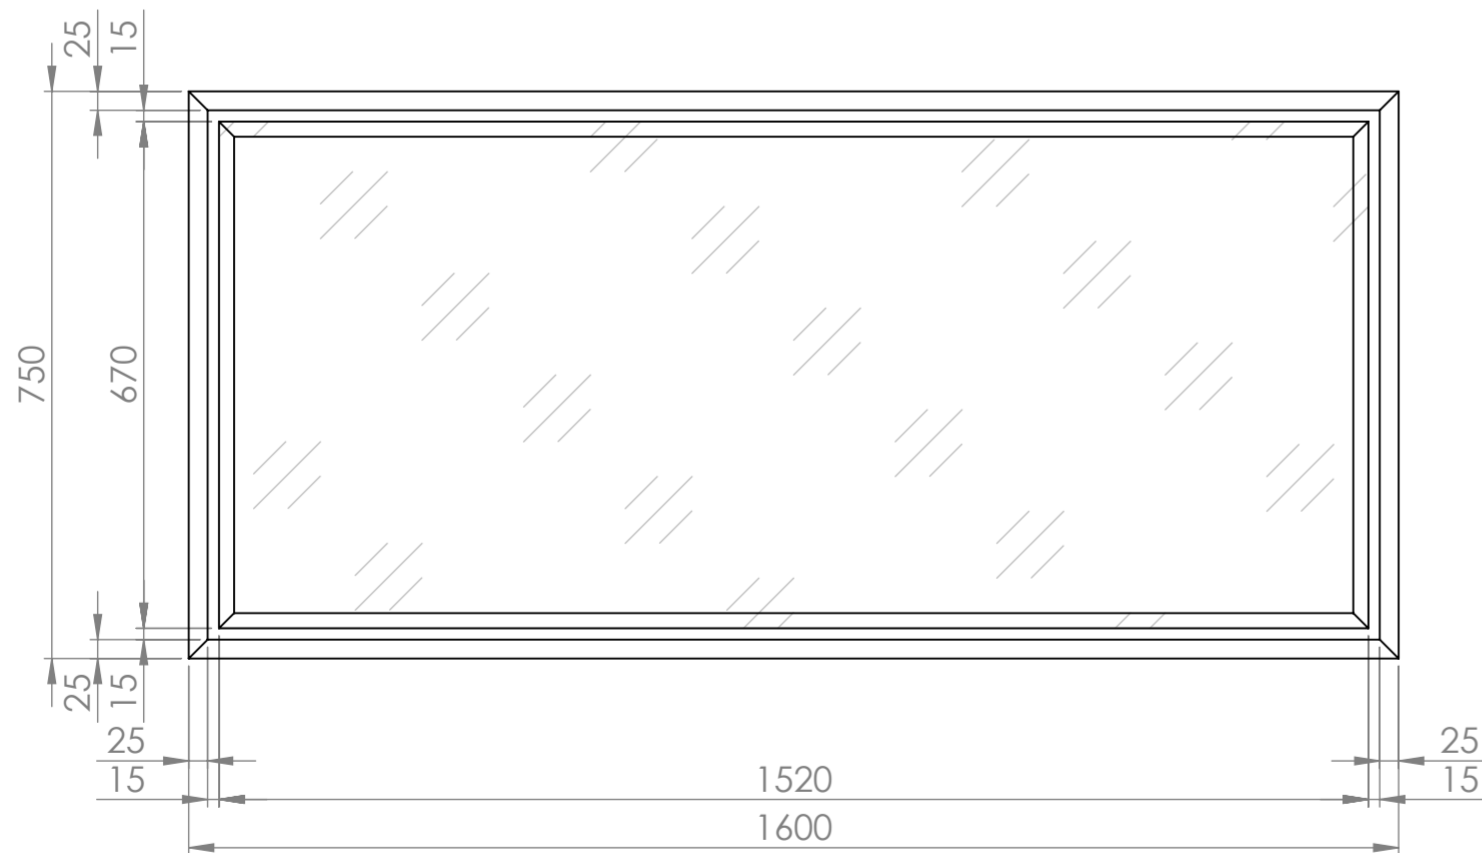

Top View - Section View

Front View

Side View - Section View

<b>LUSSO</b> S T O N E	Product Name	Audemar 1600 Mirror
	Product Size (mm)	1600 x 750 x 40

All dimensions provided in millimeters.