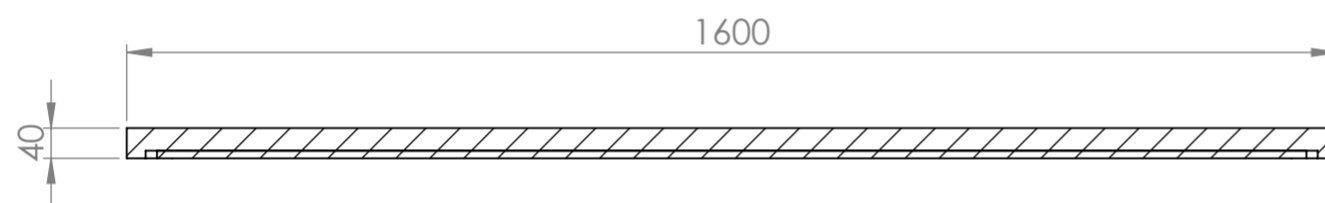

Top View - Section View

Front View

Side View - Section View

<b>LUSSO</b> S T O N E	Product Name	Audemar 1600 Mirror
	Product Size (mm)	1600 x 750 x 40

All dimensions provided in millimeters.