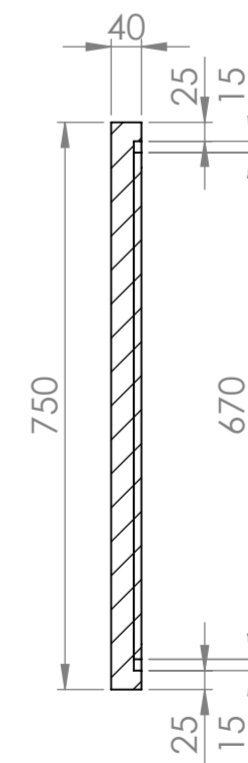

Top View - Section View

Front View

Side View - Section View

<b>LUSSO</b> S T O N E	Product Name	Audemar 1600 Mirror
	Product Size (mm)	1600 x 750 x 40

All dimensions provided in millimeters.