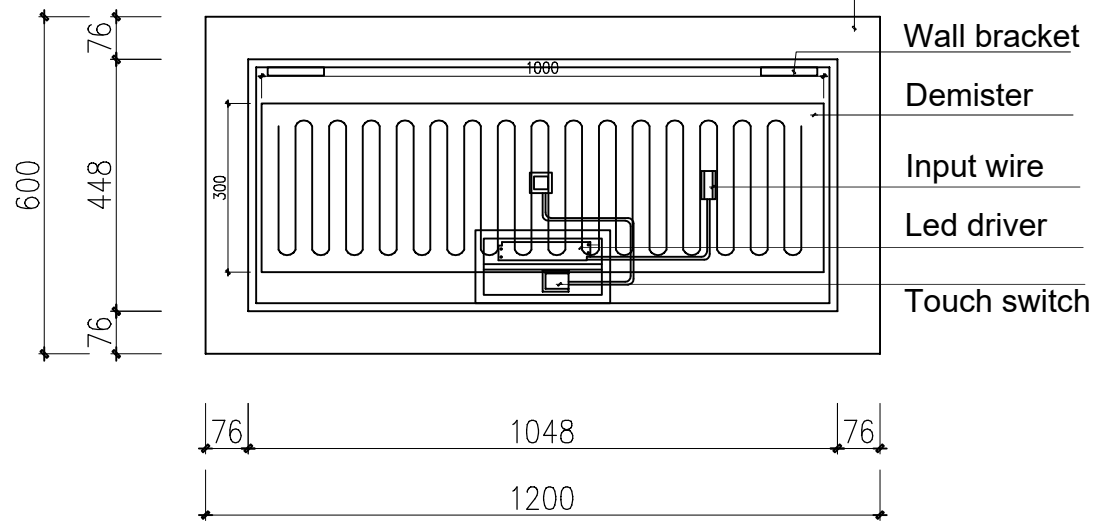

Led strip, natural white 4500K

Wall bracket

Demister

Input wire

Led driver

Touch switch

LUSO
STONE

Product Name	2911G-12
Kelvin Rating	4500K
Size, mm	1200*50*600

All Dimensions provided is millimeters.