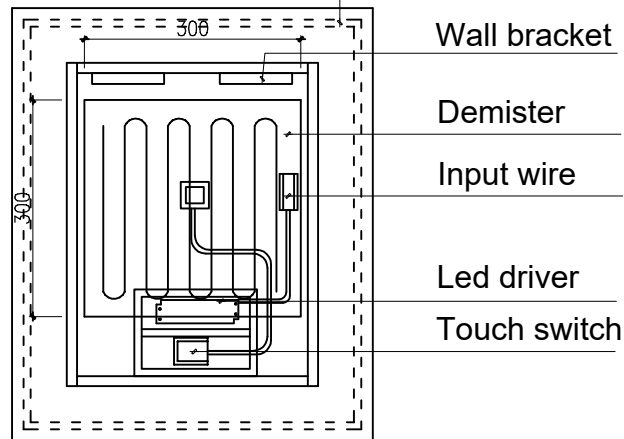

Led strip, natural white 4500K

**LUSO**  
STONE

Product Name	2911-5
Kelvin Rating	4500K
Size, mm	500*50*600

All Dimensions provided is millimeters.