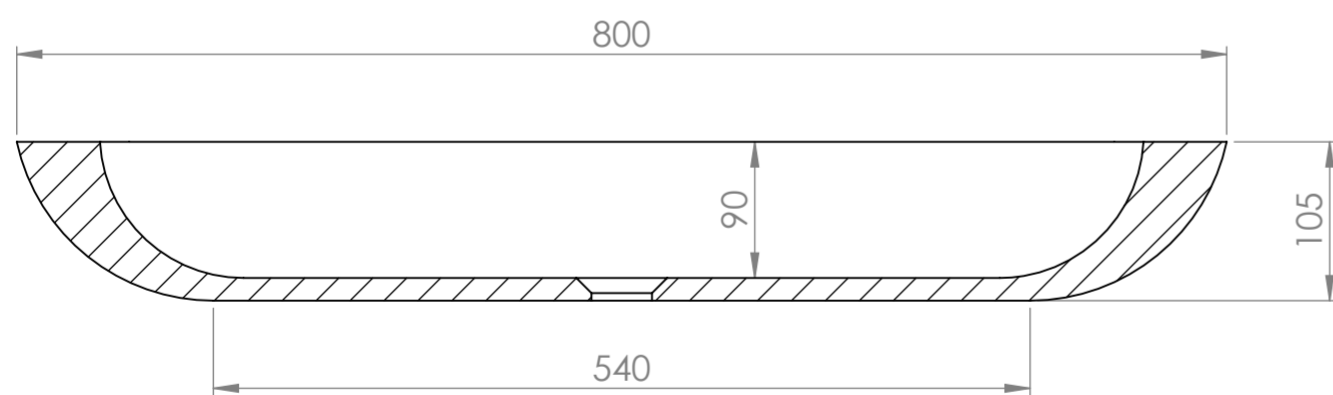

Top View

Side View - Section View

LUSO
S T O N E

Product Name	Quadrato 800
Material	Stone Resin
Size, mm	800 x 460 x 105

All dimensions provided in millimeters.