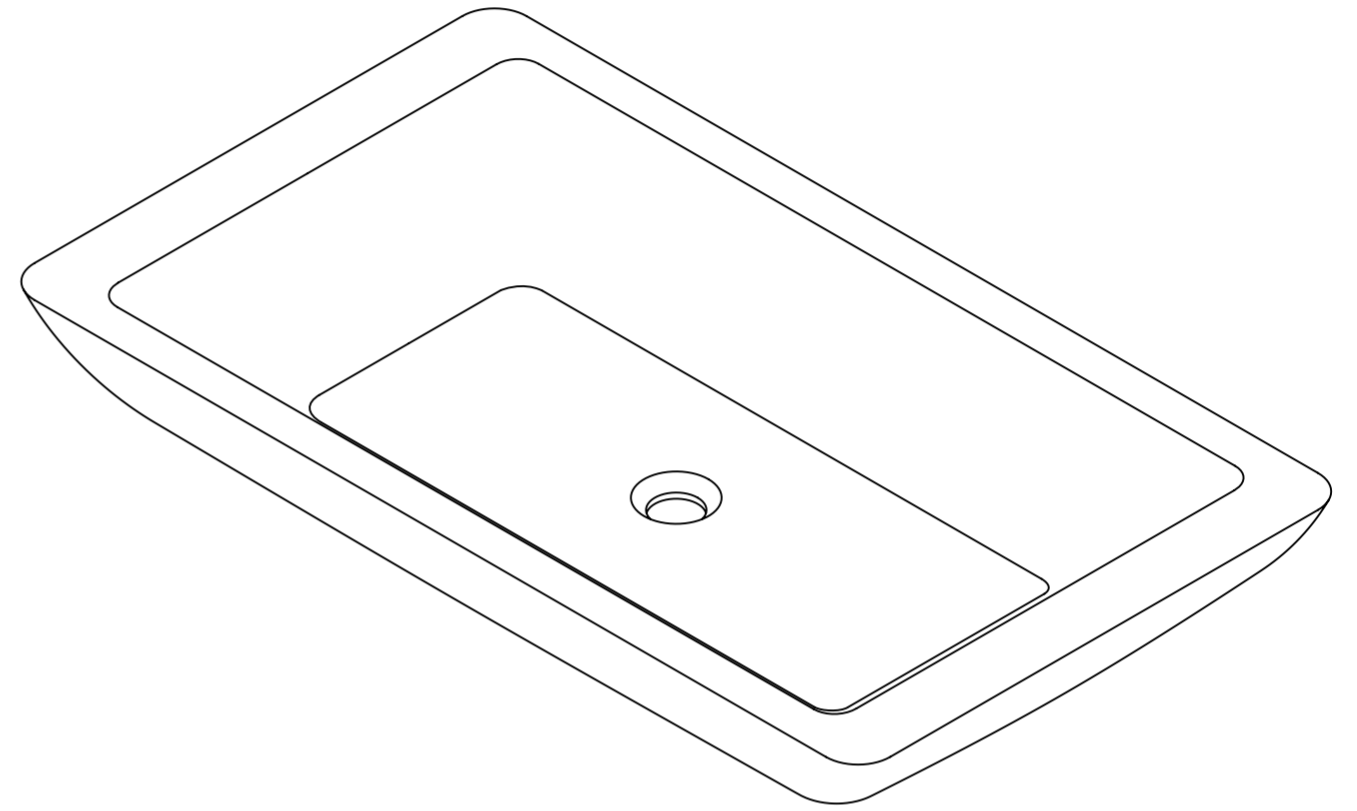

Top View

Side View - Section View

LUSO
S T O N E

Product Name	Quadrato 800
Material	Stone Resin
Size, mm	800 x 460 x 105

All dimensions provided in millimeters.