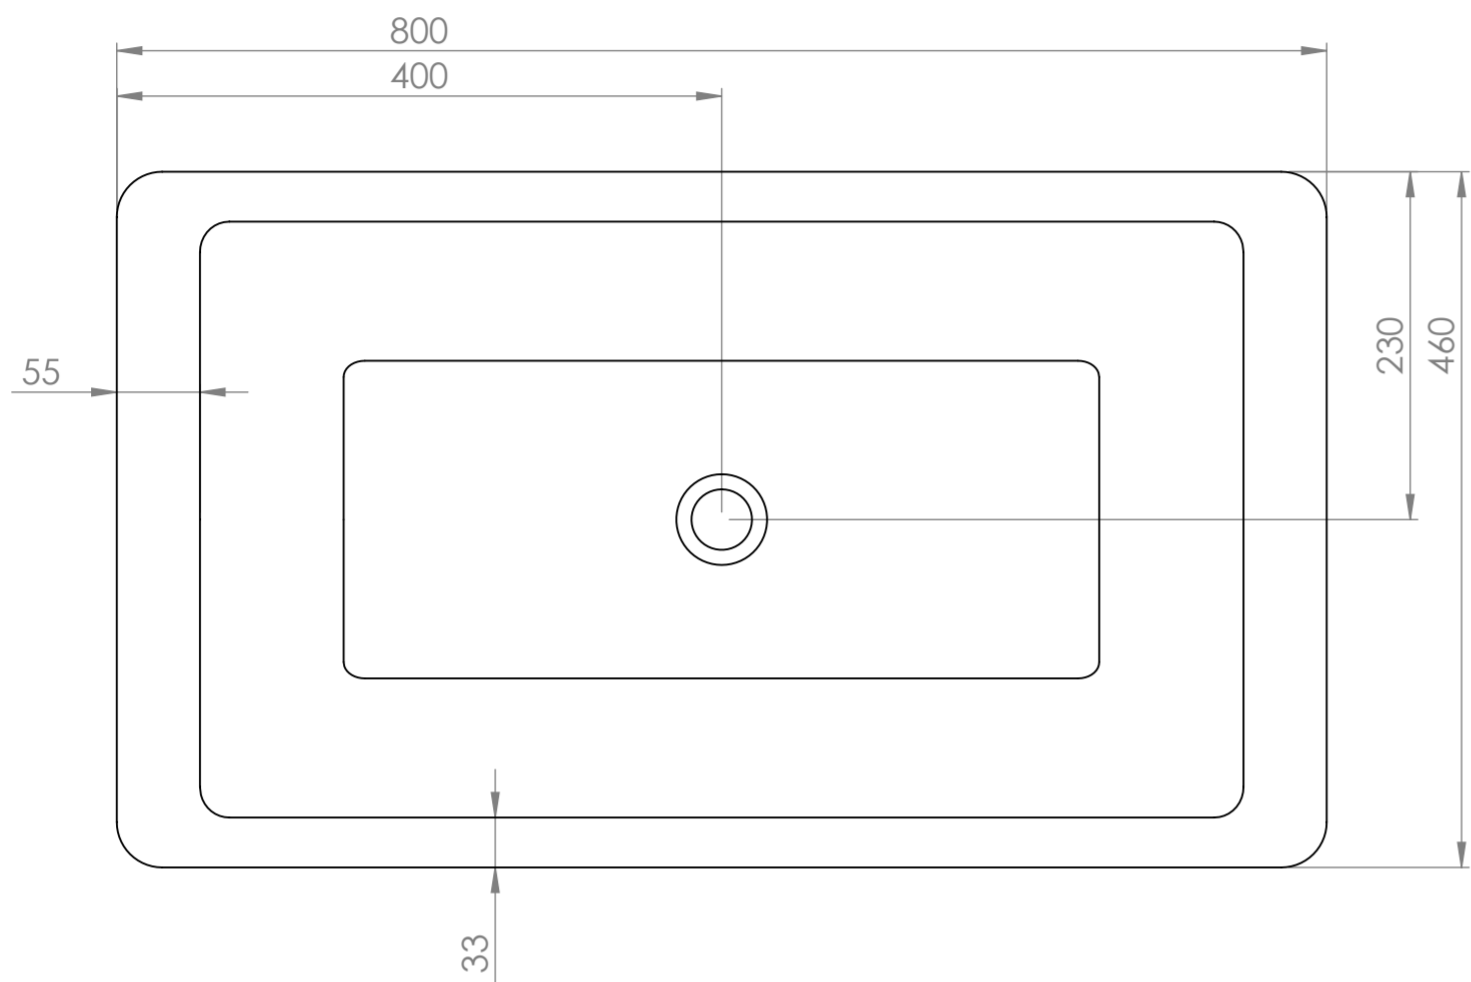

Top View

Side View - Section View

LUSO
S T O N E

Product Name	Quadrato 800
Material	Stone Resin
Size, mm	800 x 460 x 105

All dimensions provided in millimeters.