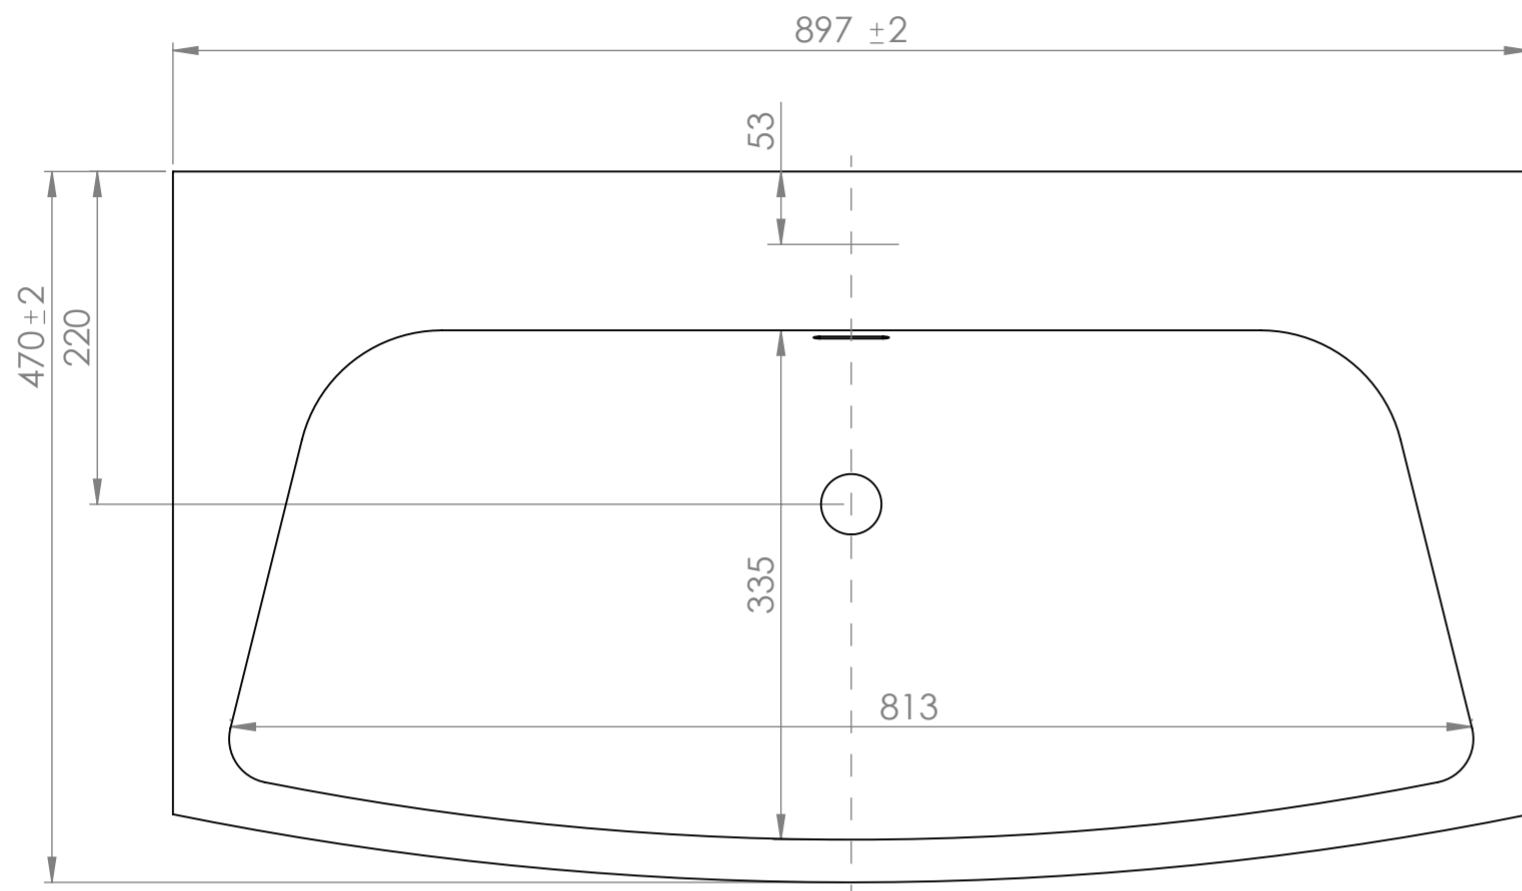

Top View

Front View - Section View

Side View - Section View

LUSO
STONE

Product Name	Puro Basin
Material	Stone Resin

*All dimensions provided in millimeters.
All basins are supplied with no tap hole (s). If you require a tap hole,
you will need to use a standard 38mm hole-saw drill attachment*