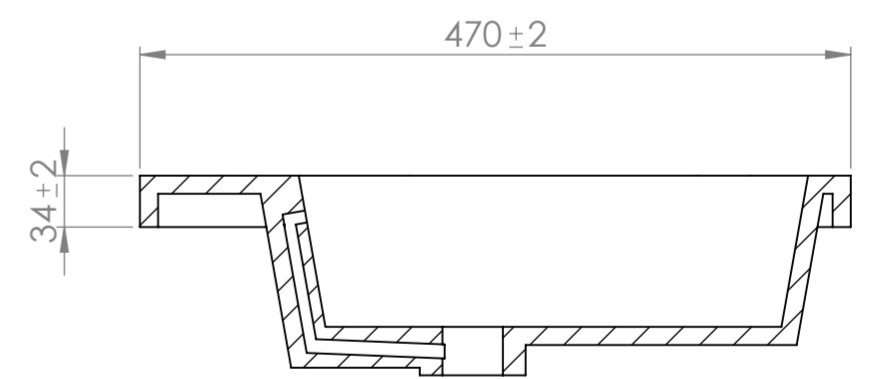

Top View

Front View - Section View

Side View - Section View

LUSO
STONE

Product Name	Puro Basin
Material	Stone Resin

*All dimensions provided in millimeters.
All basins are supplied with no tap hole (s). If you require a tap hole,
you will need to use a standard 38mm hole-saw drill attachment*