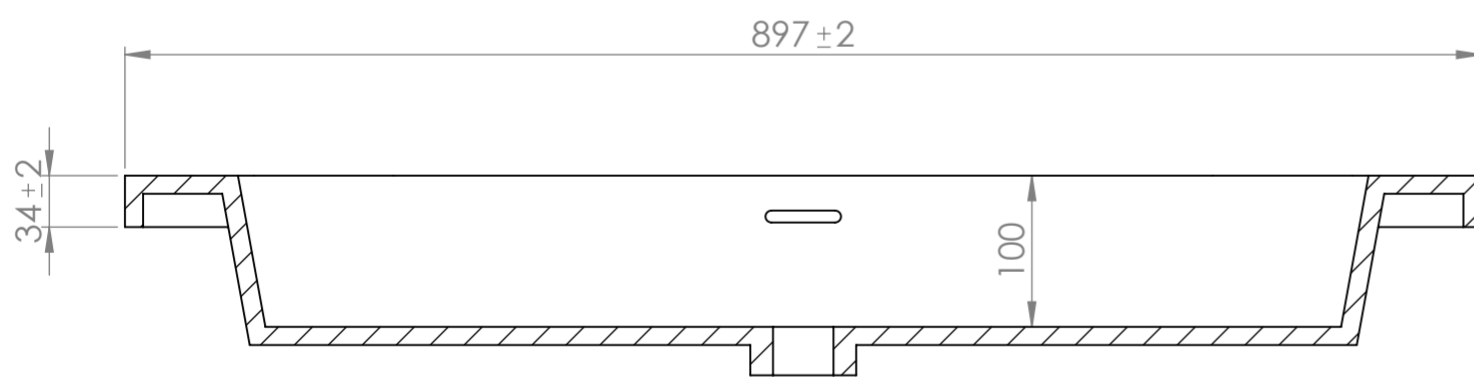

Top View

Front View - Section View

Side View - Section View

LUSO
STONE

Product Name	Puro Basin
Material	Stone Resin

*All dimensions provided in millimeters.
All basins are supplied with no tap hole (s). If you require a tap hole,
you will need to use a standard 38mm hole-saw drill attachment*