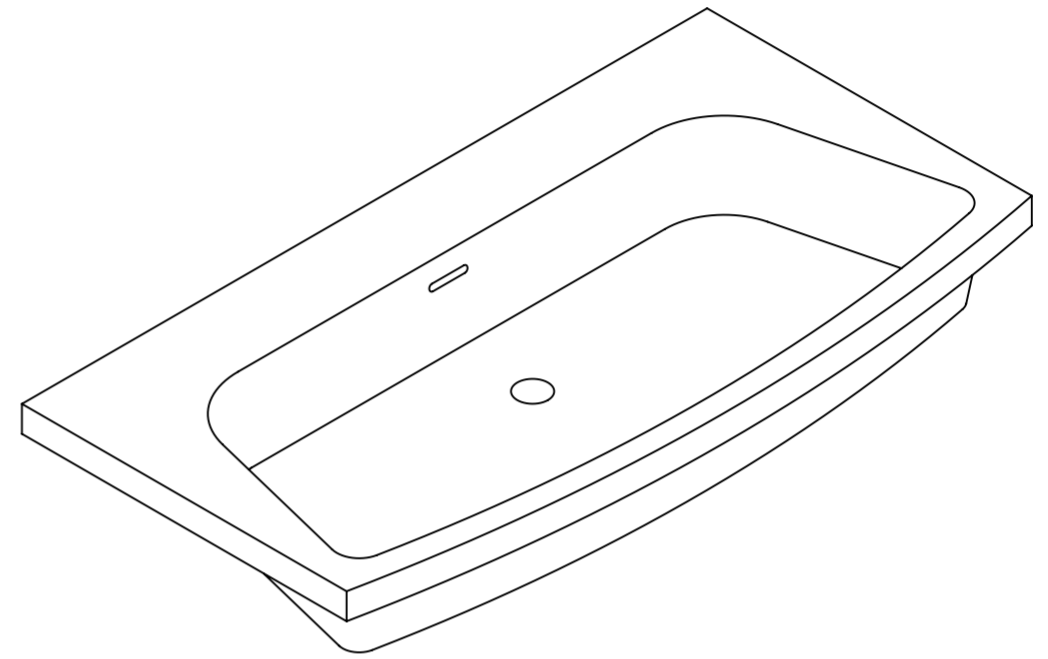

Top View

Front View - Section View

Side View - Section View

LUSO
STONE

Product Name	Puro Basin
Material	Stone Resin

*All dimensions provided in millimeters.
All basins are supplied with no tap hole (s). If you require a tap hole,
you will need to use a standard 38mm hole-saw drill attachment*