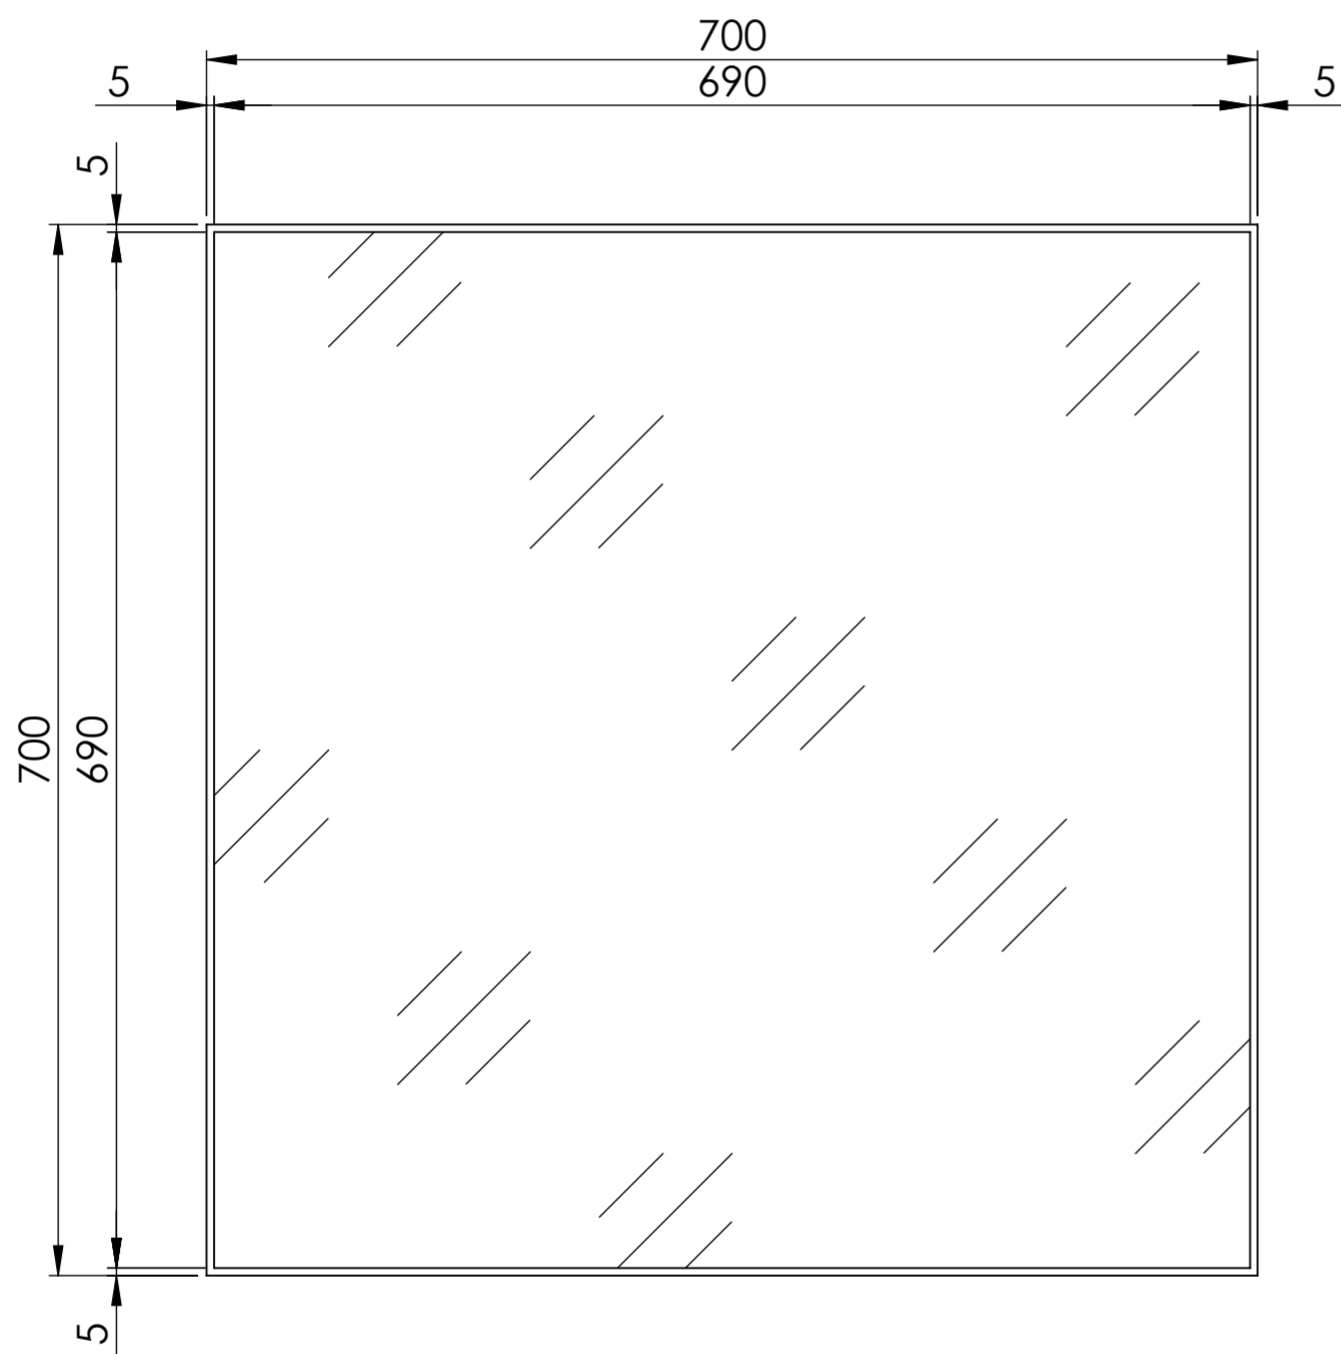

Front View

<b>LUSO</b> S T O N E	Product Name	Luxe 700
	Finish	Matte Black
	Size, mm	700 x 700 x 25

*All dimensions provided in millimeters.*