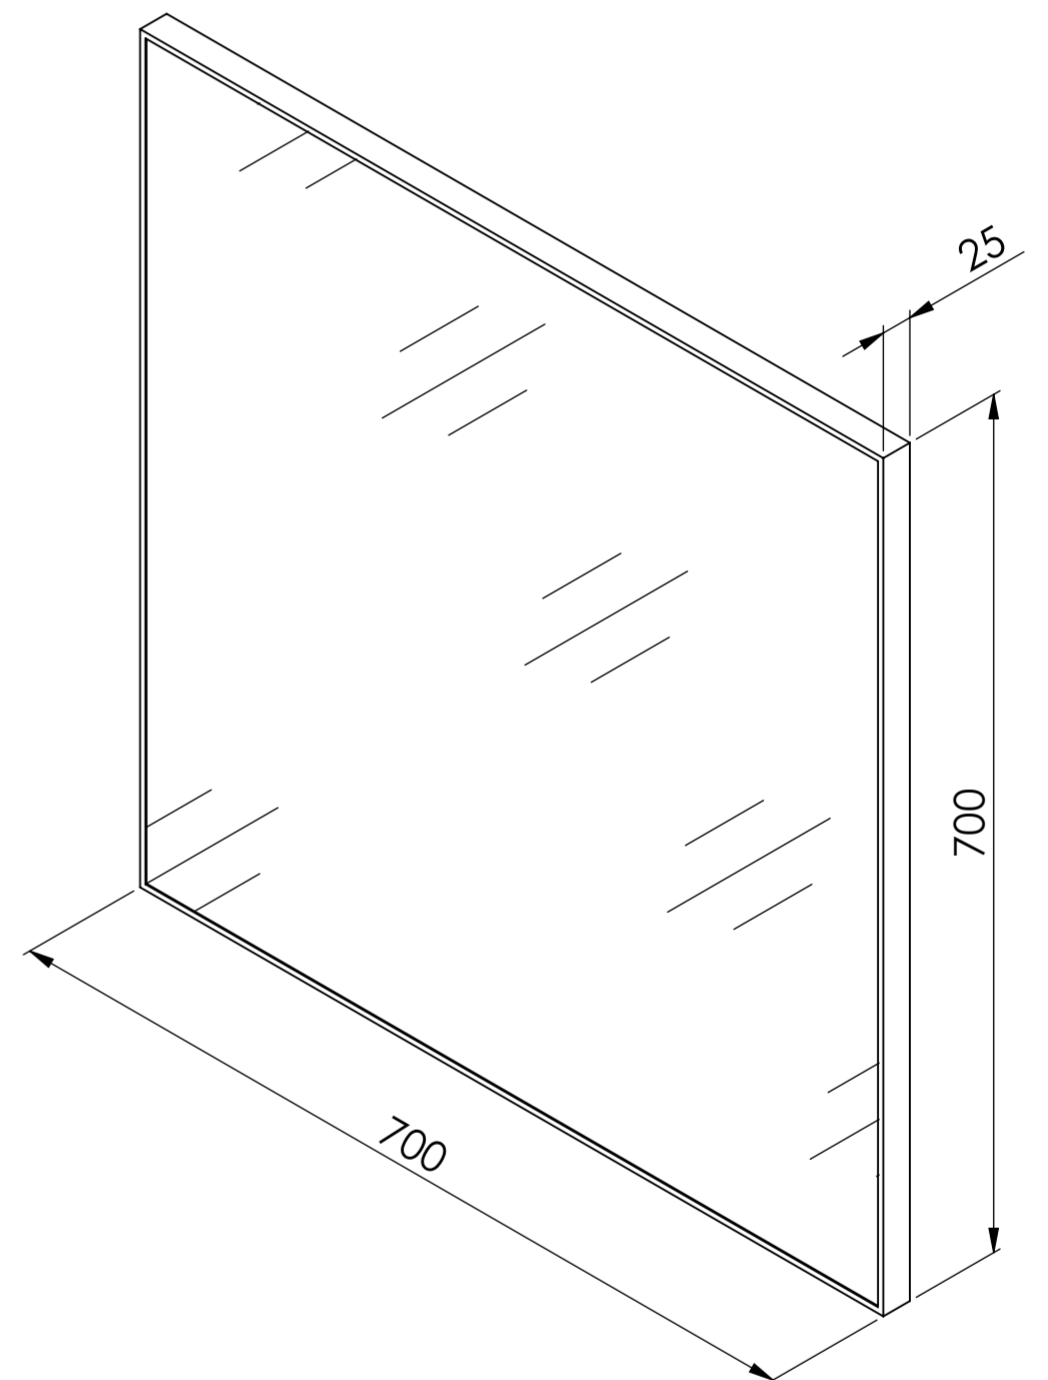

Front View

<b>LUSO</b> S T O N E	Product Name	Luxe 700
	Finish	Matte Black
	Size, mm	700 x 700 x 25

*All dimensions provided in millimeters.*