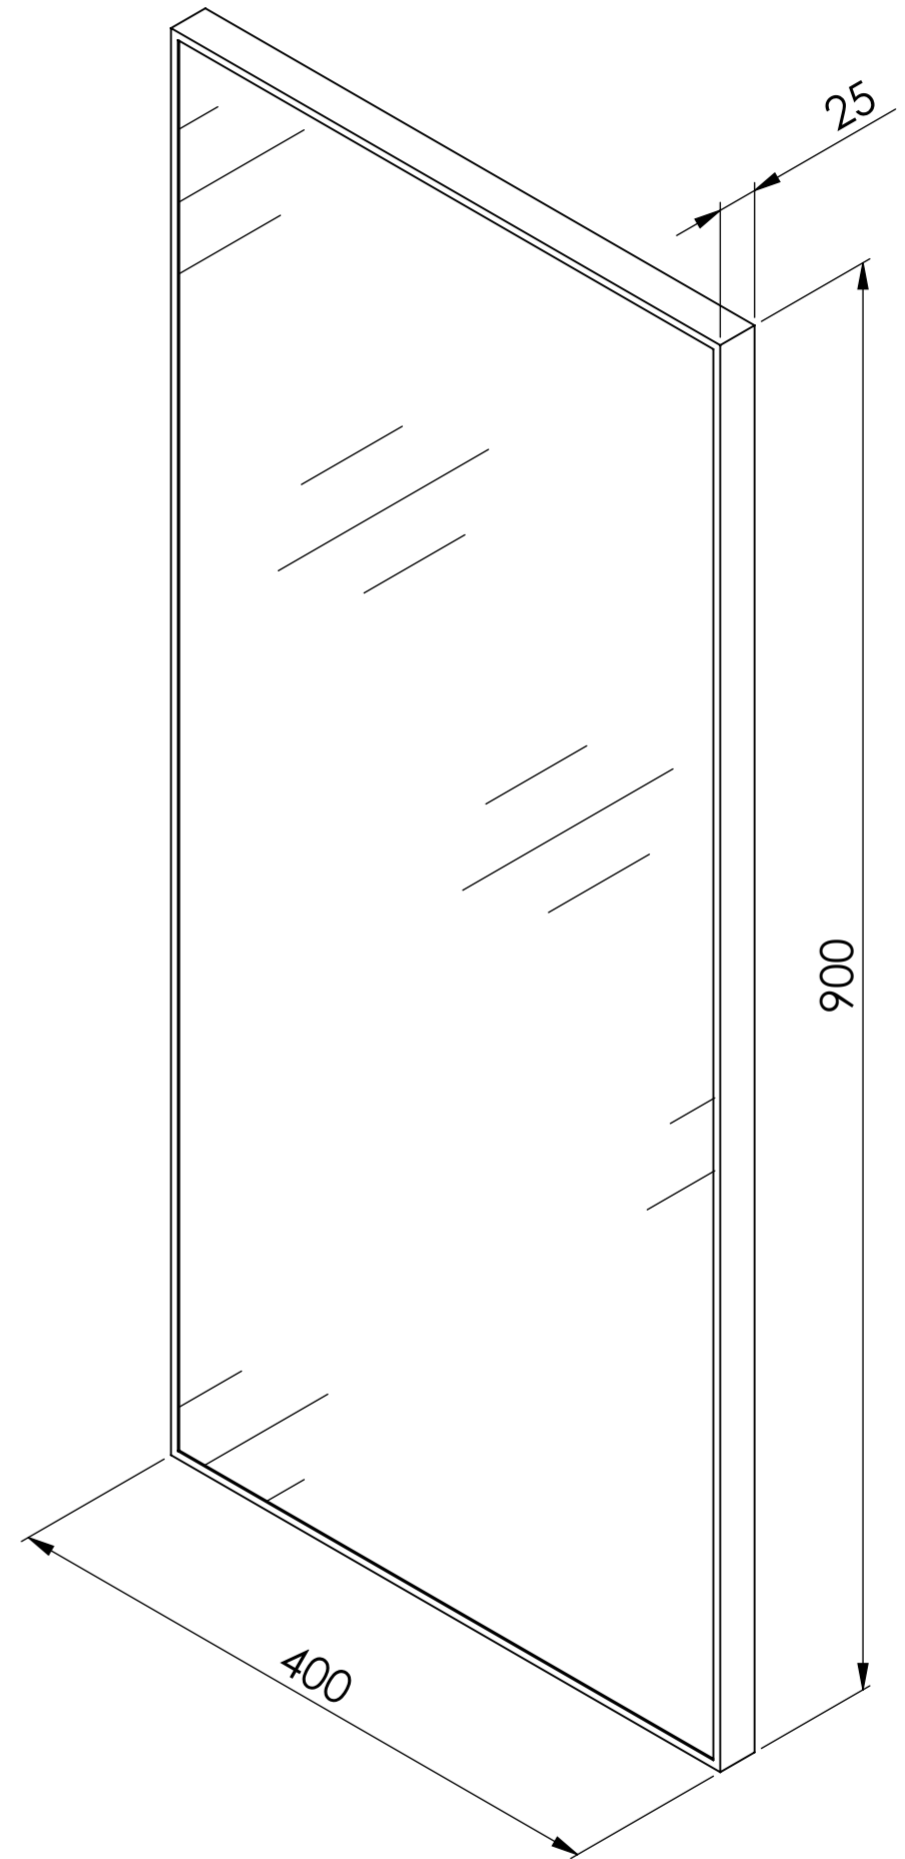

Front View

<b>LUSO</b> S T O N E	Product Name	Luxe 400
	Finish	Matte Black
	Size, mm	400 x 900 x 25

*All dimensions provided in millimeters.*