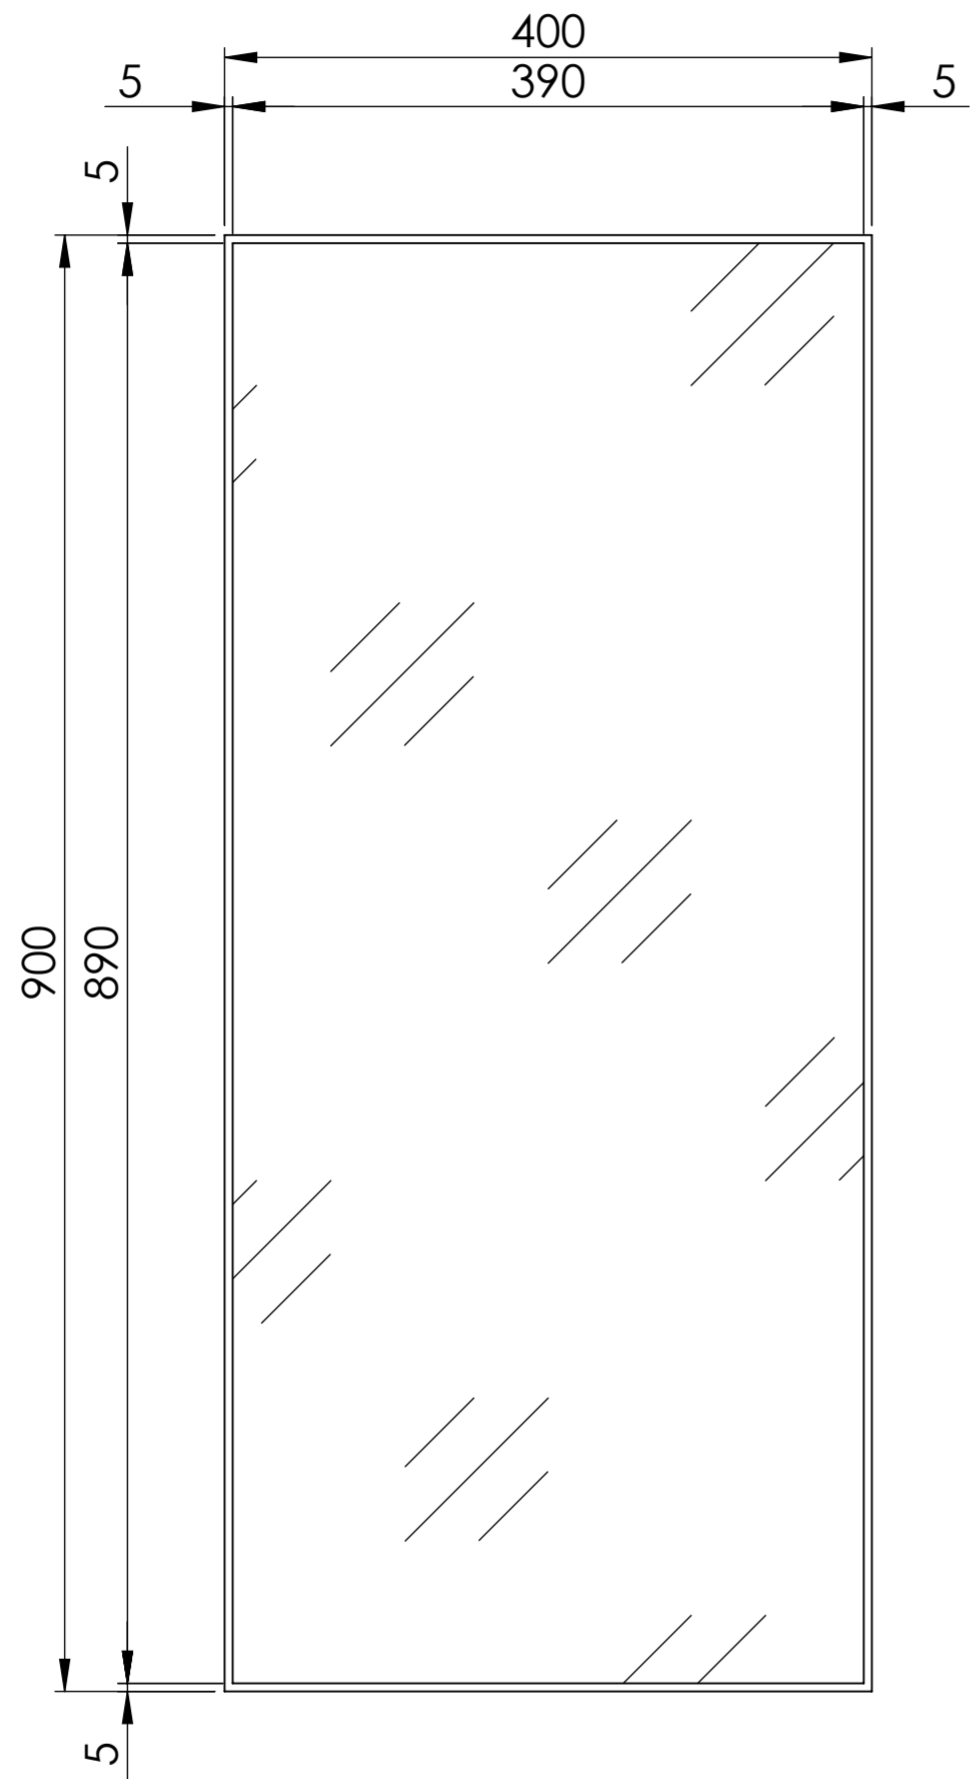

Front View

<b>LUSO</b> S T O N E	Product Name	Luxe 400
	Finish	Matte Black
	Size, mm	400 x 900 x 25

*All dimensions provided in millimeters.*