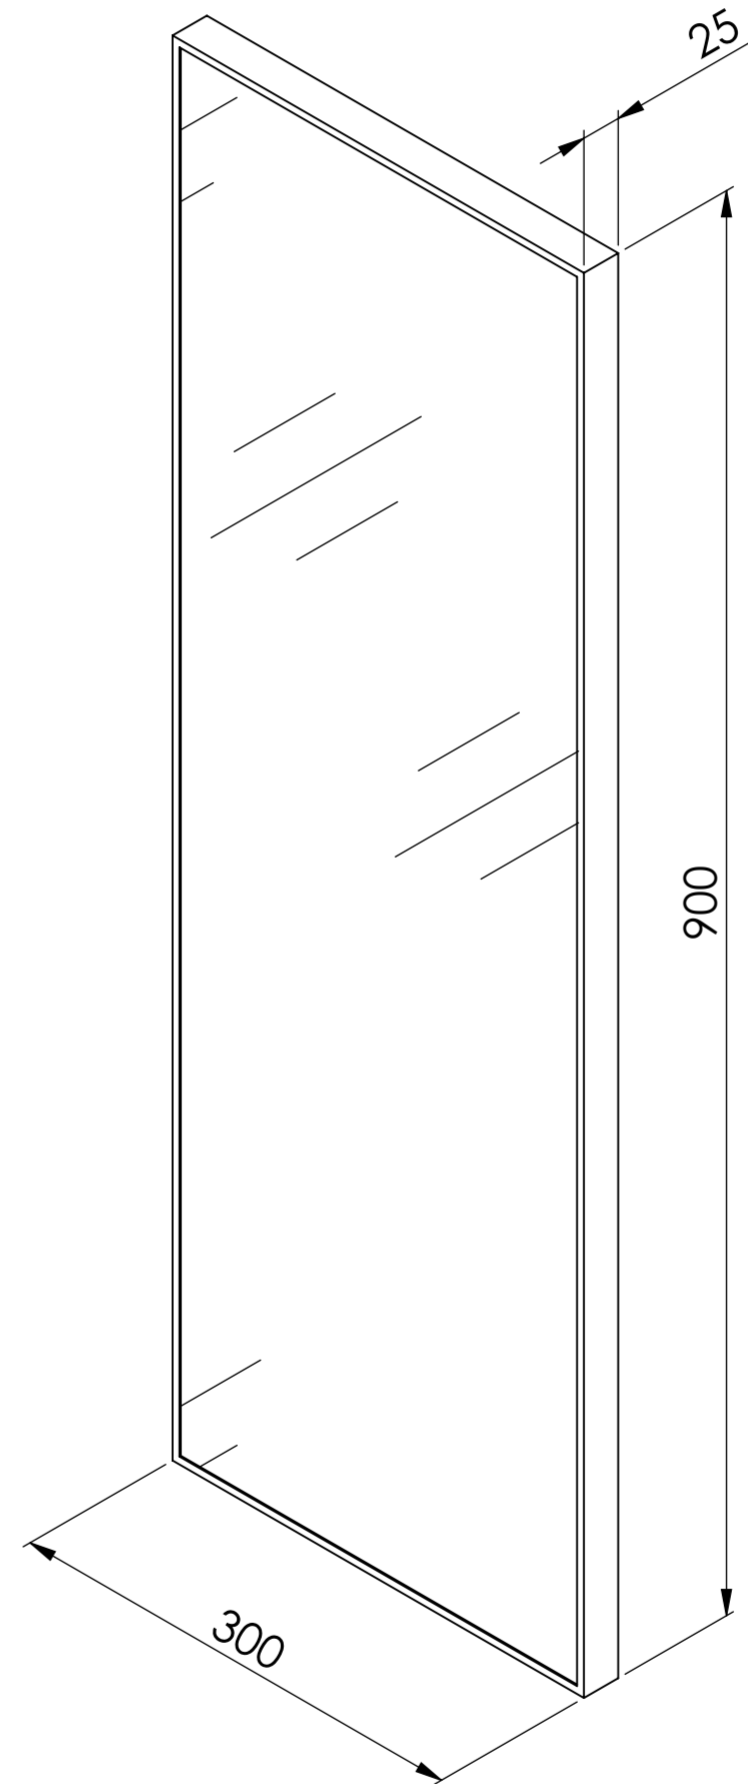

Front View

<b>LUSO</b> S T O N E	Product Name	Luxe 300
	Finish	Matte Black
	Size, mm	300 x 900 x 25

*All dimensions provided in millimeters.*