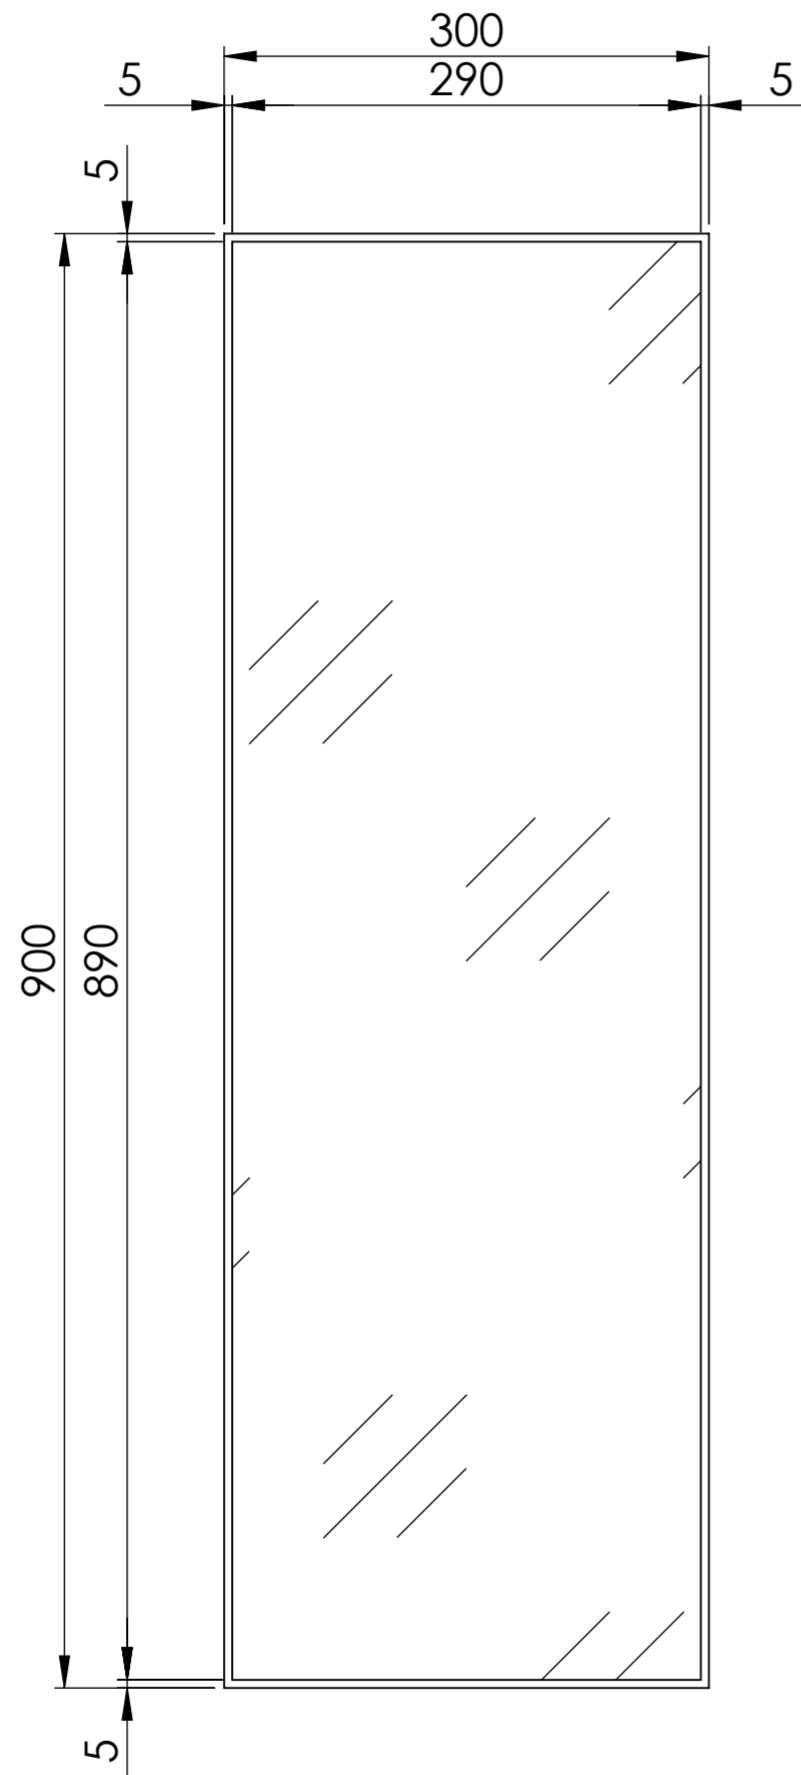

Front View

<b>LUSO</b> S T O N E	Product Name	Luxe 300
	Finish	Matte Black
	Size, mm	300 x 900 x 25

*All dimensions provided in millimeters.*