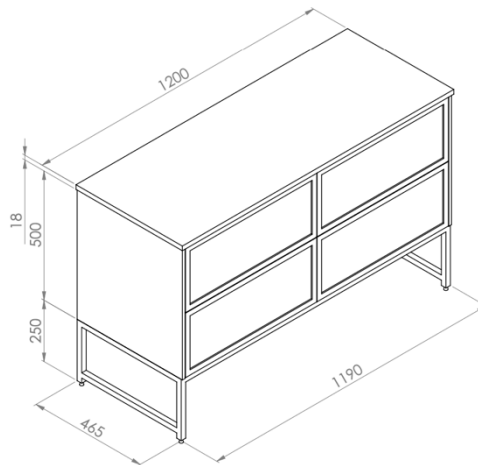

LUSSO

VANITA 1200

FEATURES

BRAND:	Lusso Stone
TITLE:	Vanita 1200
ARTICLE NUMBER:	PIACT1200
AVAILABLE FINISHES:	Matte White
LEG MATERIAL:	Electroplated Aluminium
VANITY MATERIAL:	Marine Plywood
PRODUCT DIMENSIONS:	1200 x 470 x 768mm

FURTHER DETAILS & DIMENSIONS CAN BE FOUND AT WWW.LUSSOSTONE.COM IN THE FEATURE SECTION AND DOWNLOADS TAB OF EACH PRODUCT PAGE.

TEL: 0203 370 4057

EMAIL: INFO@LUSSOSTONE.COM

WWW.LUSSOSTONE.COM

THE INFORMATION ON THIS SPECIFICATION DOCUMENT WAS CORRECT AT THE DATE OF ISSUE. SOME VARIATION MAY OCCUR DUE TO MANUFACTURING TOLERANCES AND SITE-SPECIFIC CONDITIONS.