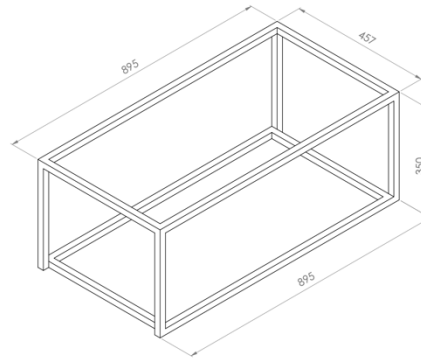

LUSSO

ARIA 900

FEATURES

BRAND:	Lusso Stone
TITLE:	Aria 900
AVAILABLE FINISHES:	Matte White
BASIN MATERIAL:	Stone Resin
FRAME:	Matte Black Electroplated Steel
SHELF MATERIAL:	Stone Resin
PRODUCT DIMENSIONS:	900 x 460 x 350mm
OVERFLOW:	Yes

FURTHER DETAILS & DIMENSIONS CAN BE FOUND AT WWW.LUSSOSTONE.COM IN THE FEATURE SECTION AND DOWNLOADS TAB OF EACH PRODUCT PAGE.

TEL: 0203 370 4057

EMAIL: INFO@LUSSOSTONE.COM

WWW.LUSSOSTONE.COM

THE INFORMATION ON THIS SPECIFICATION DOCUMENT WAS CORRECT AT THE DATE OF ISSUE. SOME VARIATION MAY OCCUR DUE TO MANUFACTURING TOLERANCES AND SITE-SPECIFIC CONDITIONS.