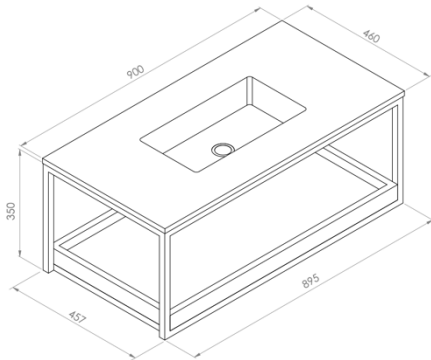

LUSSO

ARIA 900

FEATURES

BRAND:	Lusso Stone
TITLE:	Aria 900
AVAILABLE FINISHES:	Matte White
BASIN MATERIAL:	Stone Resin
FRAME:	Matte Black Electroplated Steel
SHELF MATERIAL:	Stone Resin
PRODUCT DIMENSIONS:	900 x 460 x 350mm
OVERFLOW:	Yes

FURTHER DETAILS & DIMENSIONS CAN BE FOUND AT WWW.LUSSOSTONE.COM IN THE FEATURE SECTION AND DOWNLOADS TAB OF EACH PRODUCT PAGE.

TEL: 0203 370 4057

EMAIL: INFO@LUSSOSTONE.COM

WWW.LUSSOSTONE.COM

THE INFORMATION ON THIS SPECIFICATION DOCUMENT WAS CORRECT AT THE DATE OF ISSUE. SOME VARIATION MAY OCCUR DUE TO MANUFACTURING TOLERANCES AND SITE-SPECIFIC CONDITIONS.