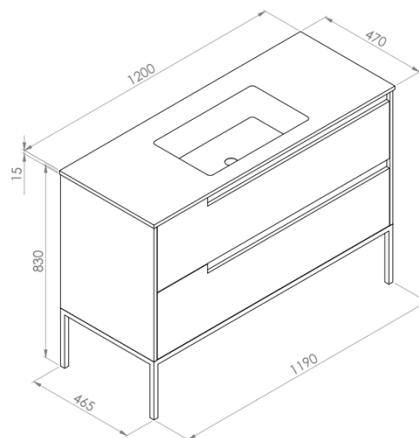

LUSSO

ZOTTO 1200

FEATURES

BRAND:	Lusso Stone
TITLE:	Zotto 1200
ARTICLE NUMBER:	ZT1200
AVAILABLE FINISHES:	Matte black
BASIN MATERIAL:	Stone Resin
VANITY MATERIAL:	American Walnut & Black Anthracite
PRODUCT DIMENSIONS:	1200 x 470 x 845mm
OVERFLOW:	Yes

FURTHER DETAILS & DIMENSIONS CAN BE FOUND AT WWW.LUSSOSTONE.COM IN THE FEATURE SECTION AND DOWNLOADS TAB OF EACH PRODUCT PAGE.

TEL: 0203 370 4057

EMAIL: INFO@LUSSOSTONE.COM

WWW.LUSSOSTONE.COM

THE INFORMATION ON THIS SPECIFICATION DOCUMENT WAS CORRECT AT THE DATE OF ISSUE. SOME VARIATION MAY OCCUR DUE TO MANUFACTURING TOLERANCES AND SITE-SPECIFIC CONDITIONS.