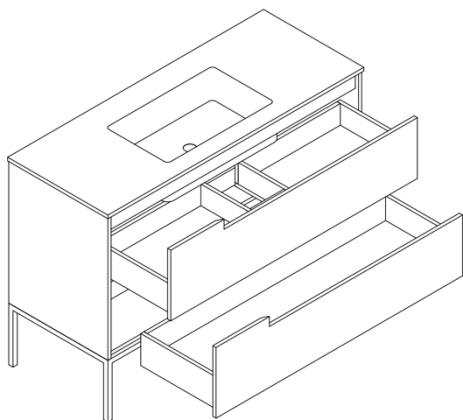

LUSSO

ZOTTO 1200

FEATURES

BRAND:	Lusso Stone
TITLE:	Zotto 1200
ARTICLE NUMBER:	ZT1200
AVAILABLE FINISHES:	Matte black
BASIN MATERIAL:	Stone Resin
VANITY MATERIAL:	American Walnut & Black Anthracite
PRODUCT DIMENSIONS:	1200 x 470 x 845mm
OVERFLOW:	Yes

FURTHER DETAILS & DIMENSIONS CAN BE FOUND AT WWW.LUSSOSTONE.COM IN THE FEATURE SECTION AND DOWNLOADS TAB OF EACH PRODUCT PAGE.

TEL: 0203 370 4057

EMAIL: INFO@LUSSOSTONE.COM

WWW.LUSSOSTONE.COM

THE INFORMATION ON THIS SPECIFICATION DOCUMENT WAS CORRECT AT THE DATE OF ISSUE. SOME VARIATION MAY OCCUR DUE TO MANUFACTURING TOLERANCES AND SITE-SPECIFIC CONDITIONS.