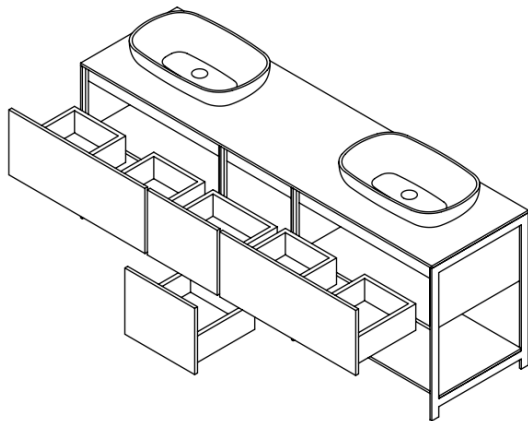

LUSSO

PORCELANATO 2000

FEATURES

BRAND:	Lusso Stone
TITLE:	Porcelanato
ARTICLE NUMBER:	POR2000
AVAILABLE FINISHES:	Porcelanosa Tile
BASIN MATERIAL:	Stone Resin (Curvato 600 Basin Included)
VANITY MATERIAL:	Marine Plywood
PRODUCT DIMENSIONS:	2000 x 550 x 750mm
OVERFLOW:	No

FURTHER DETAILS & DIMENSIONS CAN BE FOUND AT WWW.LUSSOSTONE.COM IN THE FEATURE SECTION AND DOWNLOADS TAB OF EACH PRODUCT PAGE.

TEL: 0203 370 4057

EMAIL: INFO@LUSSOSTONE.COM

WWW.LUSSOSTONE.COM

THE INFORMATION ON THIS SPECIFICATION DOCUMENT WAS CORRECT AT THE DATE OF ISSUE. SOME VARIATION MAY OCCUR DUE TO MANUFACTURING TOLERANCES AND SITE-SPECIFIC CONDITIONS.