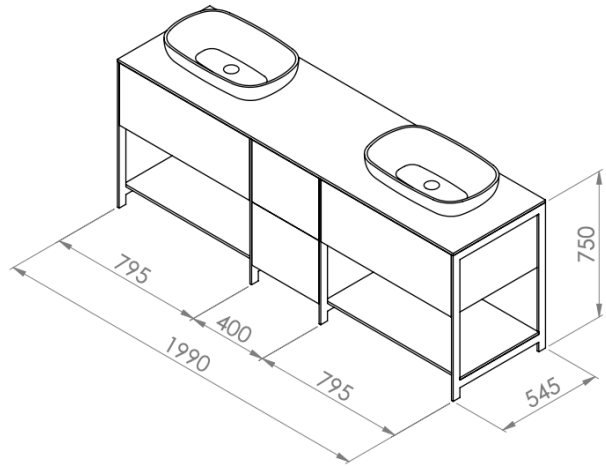

LUSSO

PORCELANATO 2000

FEATURES

BRAND:	Lusso Stone
TITLE:	Porcelanato
ARTICLE NUMBER:	POR2000
AVAILABLE FINISHES:	Porcelanosa Tile
BASIN MATERIAL:	Stone Resin (Curvato 600 Basin Included)
VANITY MATERIAL:	Marine Plywood
PRODUCT DIMENSIONS:	2000 x 550 x 750mm
OVERFLOW:	No

FURTHER DETAILS & DIMENSIONS CAN BE FOUND AT WWW.LUSSOSTONE.COM IN THE FEATURE SECTION AND DOWNLOADS TAB OF EACH PRODUCT PAGE.

TEL: 0203 370 4057

EMAIL: INFO@LUSSOSTONE.COM

WWW.LUSSOSTONE.COM

THE INFORMATION ON THIS SPECIFICATION DOCUMENT WAS CORRECT AT THE DATE OF ISSUE. SOME VARIATION MAY OCCUR DUE TO MANUFACTURING TOLERANCES AND SITE-SPECIFIC CONDITIONS.