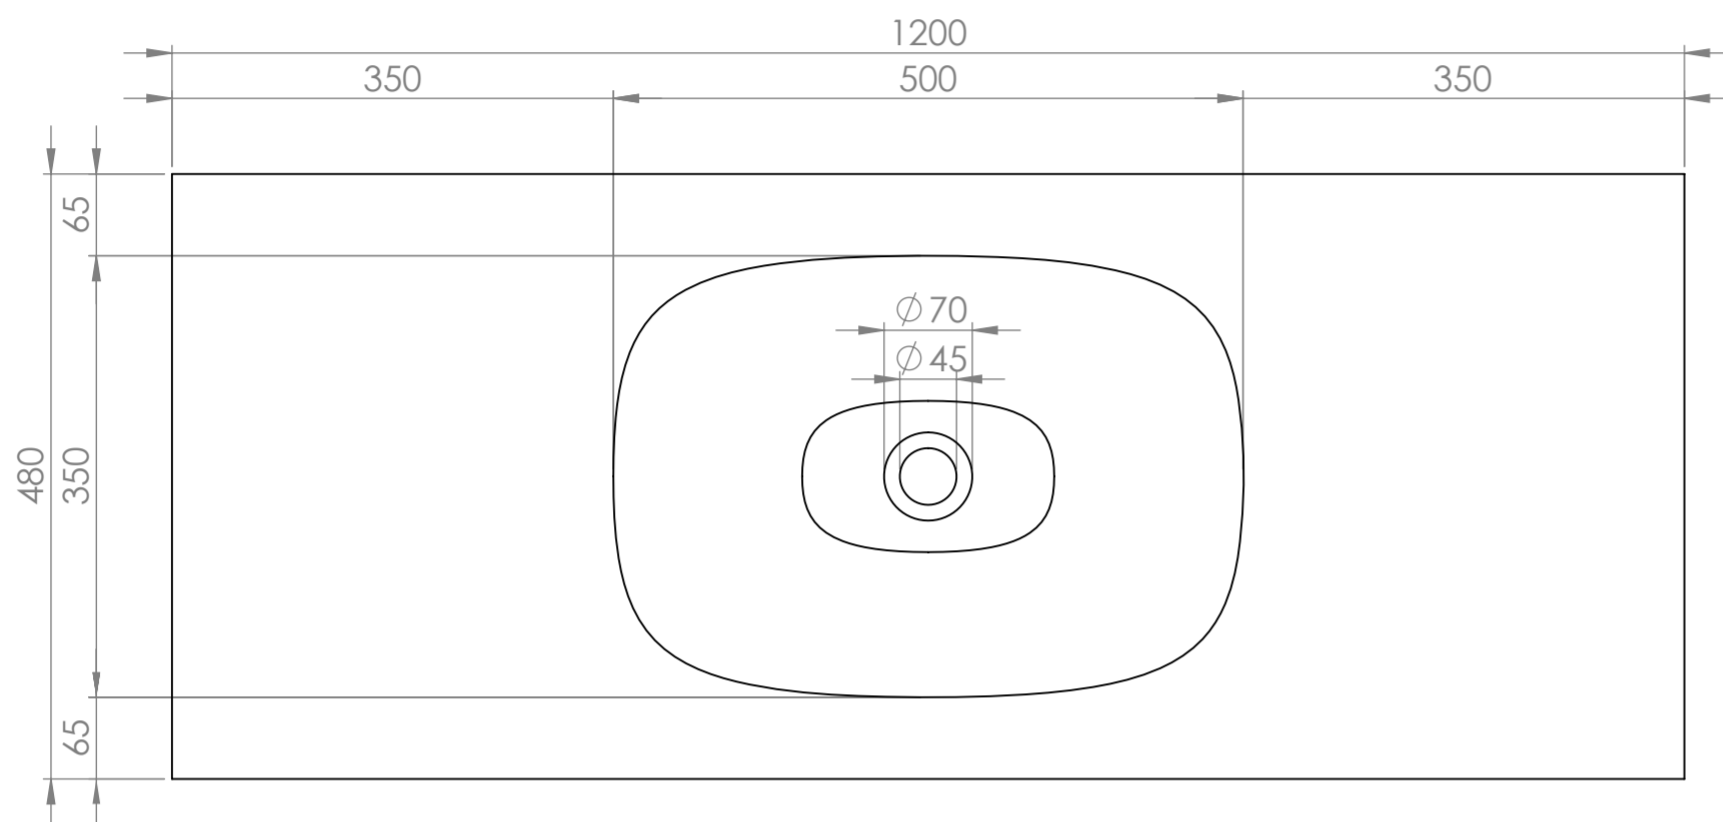

Top View

Front View - Section View

Side View - Section View

| | | |
|---------------------------|--------------|------------------|
| LUSSO S T O N E | Product Name | Luxe Basin |
| | Size, mm | 1200 x 480 x 125 |

All dimensions provided in millimeters.