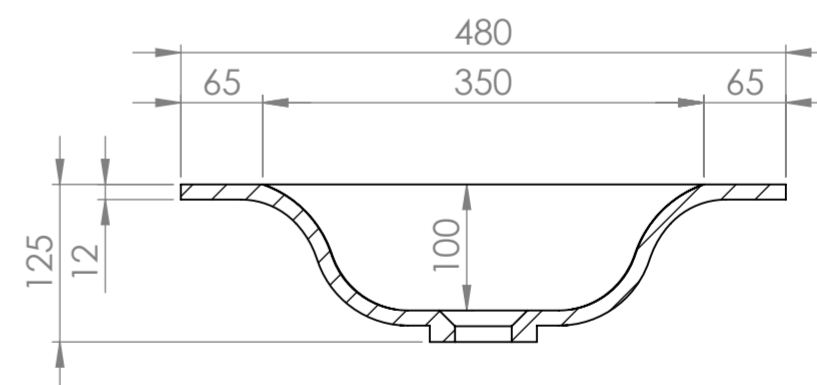

Top View

Front View - Section View

Side View - Section View

| | | |
|---------------------------|--------------|------------------|
| LUSSO S T O N E | Product Name | Luxe Basin |
| | Size, mm | 1200 x 480 x 125 |

All dimensions provided in millimeters.