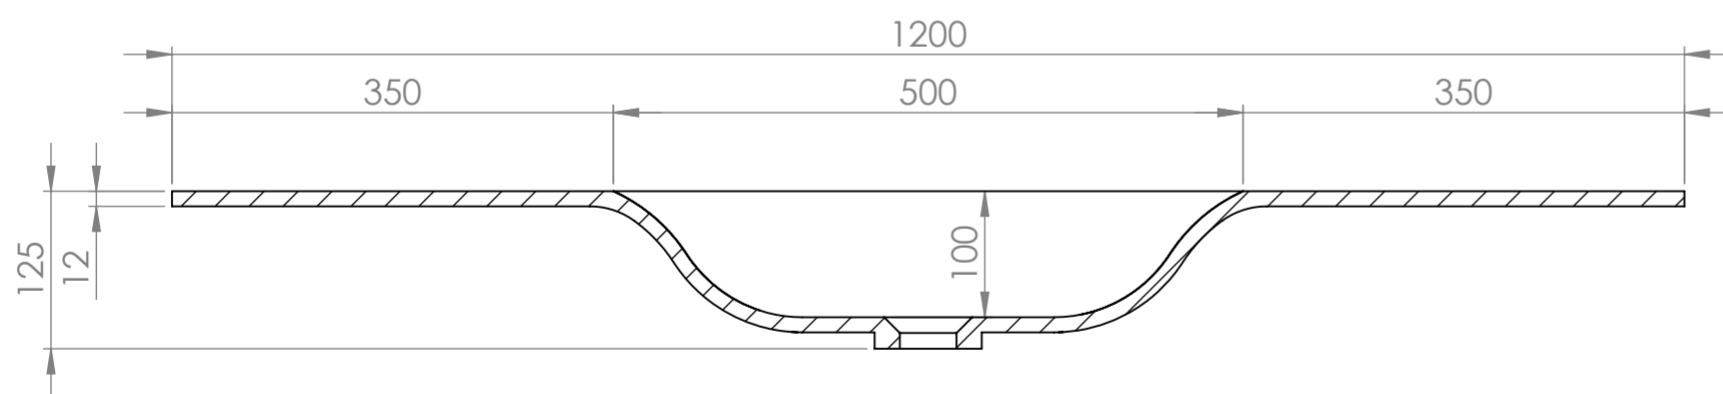

Top View

Front View - Section View

Side View - Section View

| | | |
|---------------------------|--------------|------------------|
| LUSSO S T O N E | Product Name | Luxe Basin |
| | Size, mm | 1200 x 480 x 125 |

All dimensions provided in millimeters.