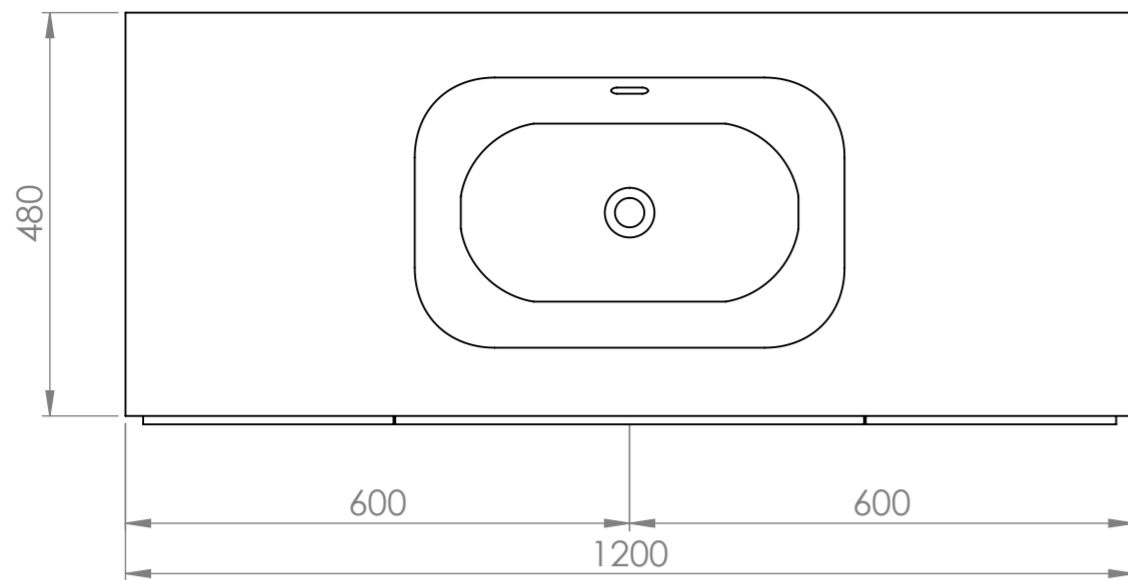

Top View

Side View - Section View

Top View - Section View

LUSO
STONE

Product Name	Luxe Black Frame
Size, mm	1200 x 480 x 850

*All dimensions provided in millimeters.
All vanity units are supplied with no tap hole (s). If you require a tap hole,
you will need to use a standard 38mm hole-saw drill attachment.*