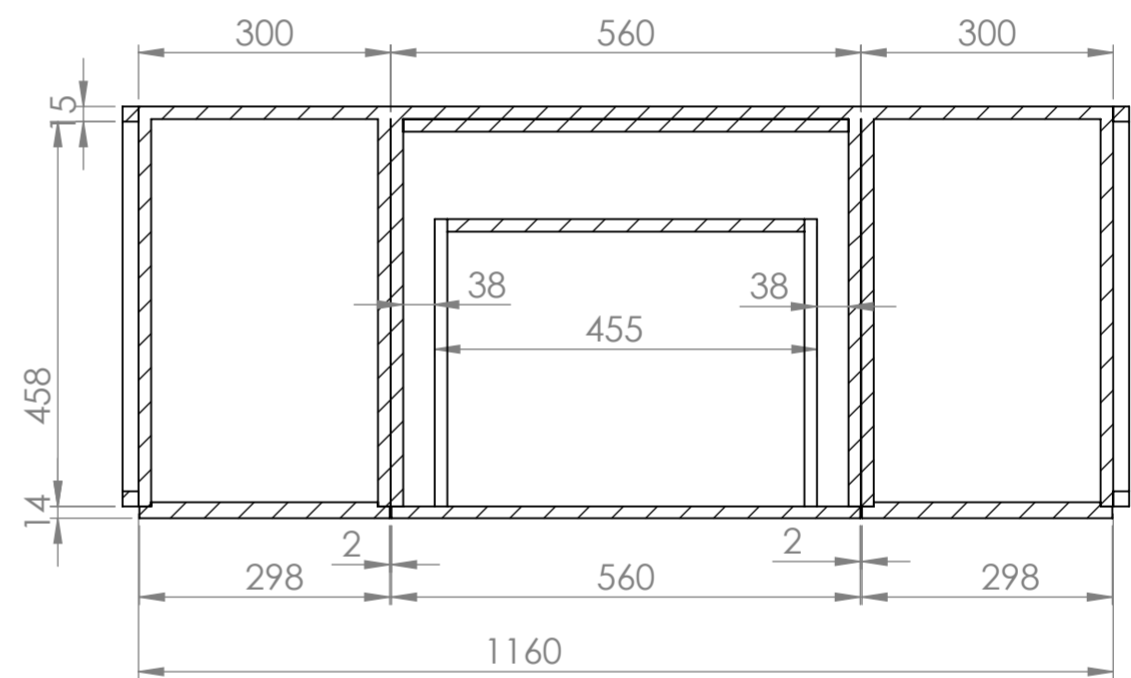

Top View

Side View - Section View

Top View - Section View

LUSO
STONE

Product Name	Luxe Black Frame
Size, mm	1200 x 480 x 850

*All dimensions provided in millimeters.
All vanity units are supplied with no tap hole (s). If you require a tap hole,
you will need to use a standard 38mm hole-saw drill attachment.*