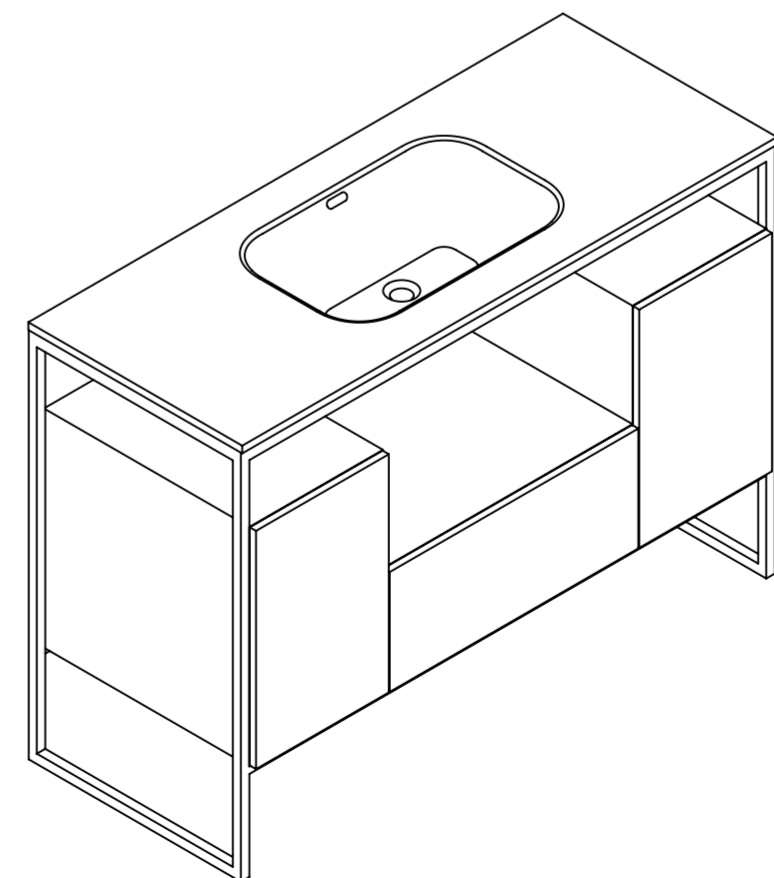

Top View

Side View - Section View

Top View - Section View

LUSO
STONE

Product Name	Luxe Black Frame
Size, mm	1200 x 480 x 850

*All dimensions provided in millimeters.
All vanity units are supplied with no tap hole (s). If you require a tap hole,
you will need to use a standard 38mm hole-saw drill attachment.*