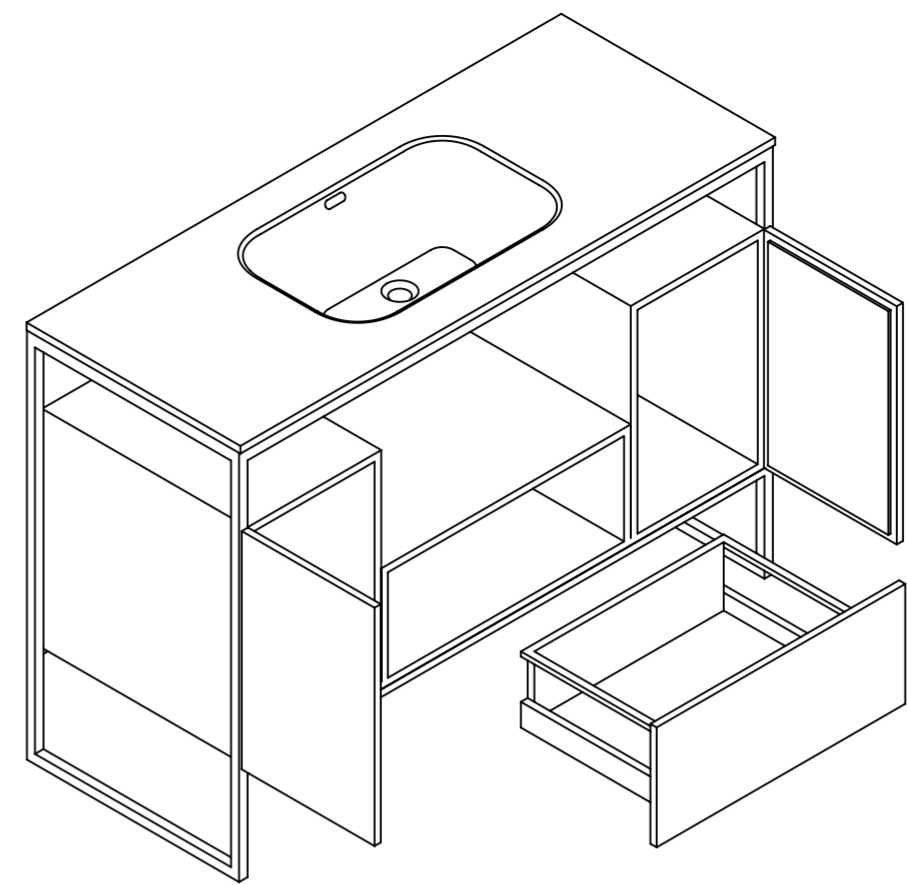

Top View

Side View - Section View

Top View - Section View

LUSO
STONE

Product Name	Luxe Black Frame
Size, mm	1200 x 480 x 850

*All dimensions provided in millimeters.
All vanity units are supplied with no tap hole (s). If you require a tap hole,
you will need to use a standard 38mm hole-saw drill attachment.*