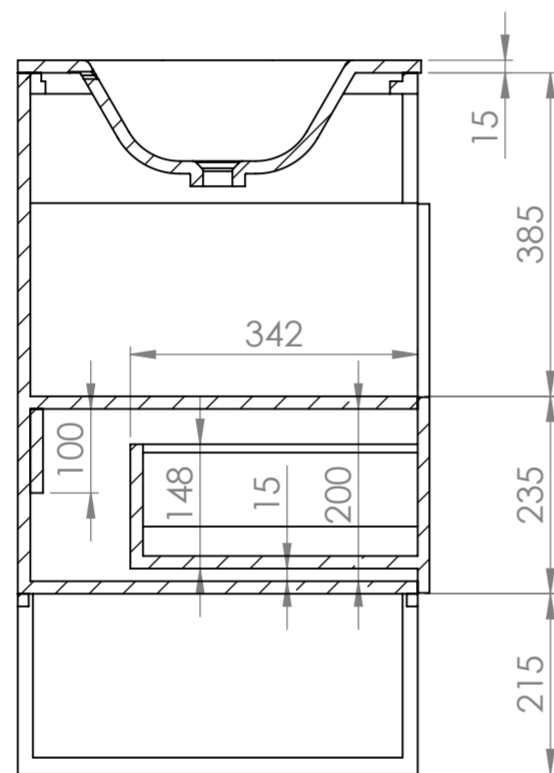

Top View

Side View - Section View

Top View - Section View

LUSO
STONE

Product Name	Luxe Black Frame
Size, mm	1200 x 480 x 850

*All dimensions provided in millimeters.
All vanity units are supplied with no tap hole (s). If you require a tap hole,
you will need to use a standard 38mm hole-saw drill attachment.*