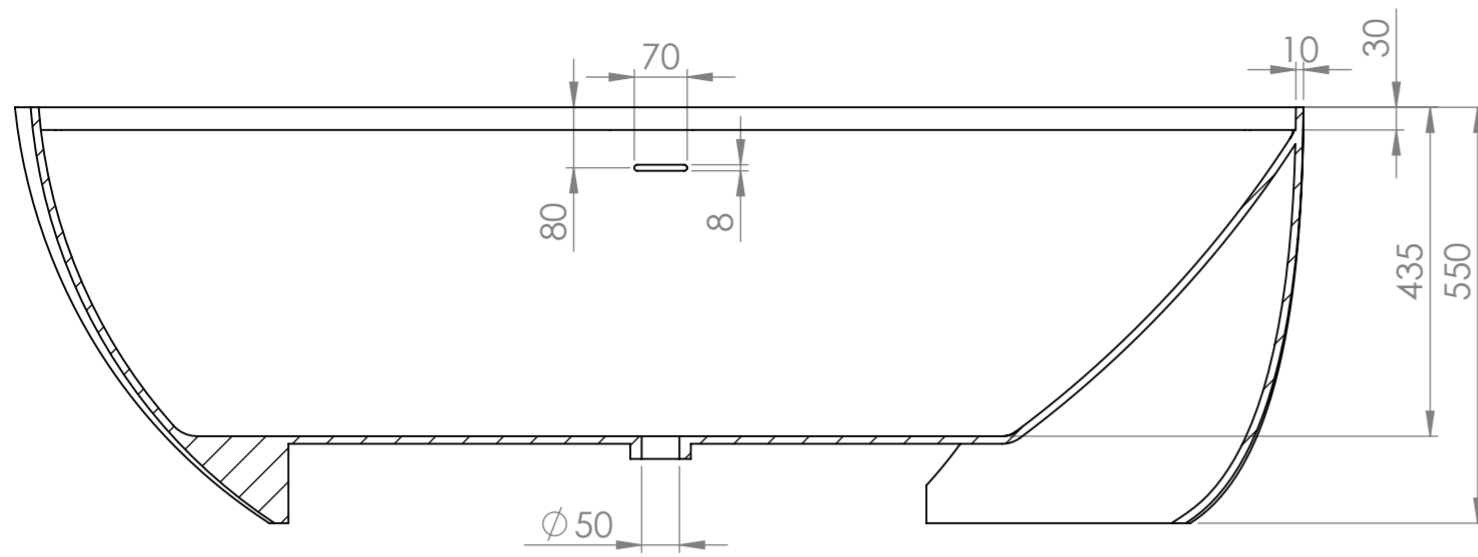

Front View - Section View

Side View - Section View

Top View

<b>LUSSO</b> S T O N E	Product Name	Nilo
	Material	Stone Resin
	Size, mm	1700 x 850 x 550

All dimensions provided in millimeters.