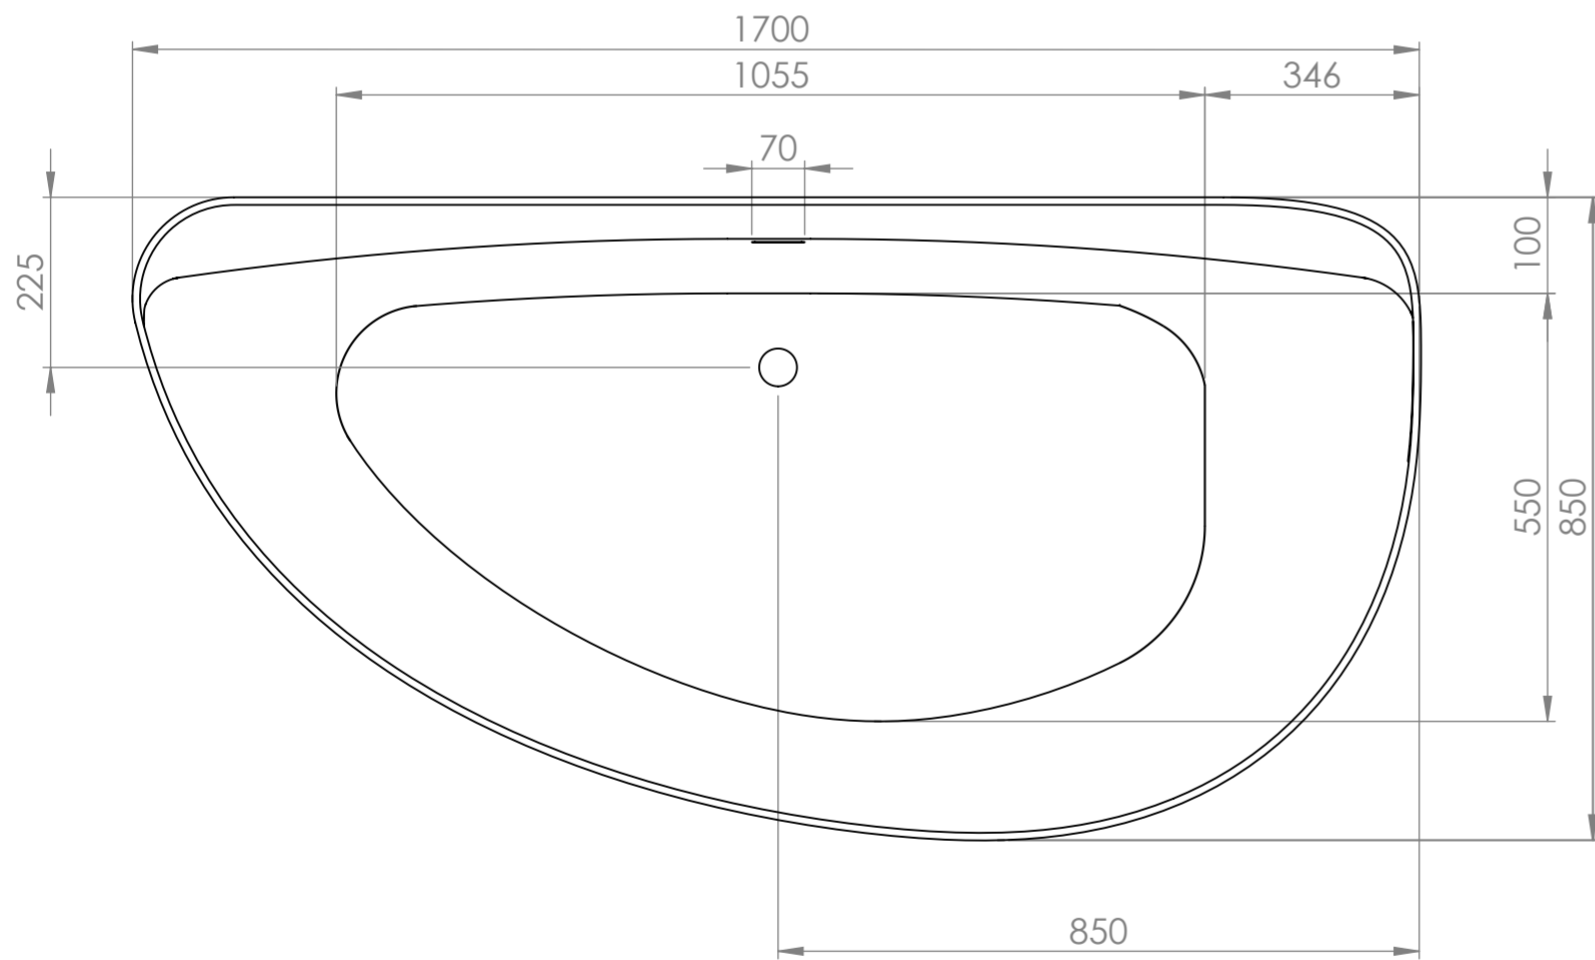

Front View - Section View

Side View - Section View

Top View

<b>LUSSO</b> S T O N E	Product Name	Nilo
	Material	Stone Resin
	Size, mm	1700 x 850 x 550

All dimensions provided in millimeters.