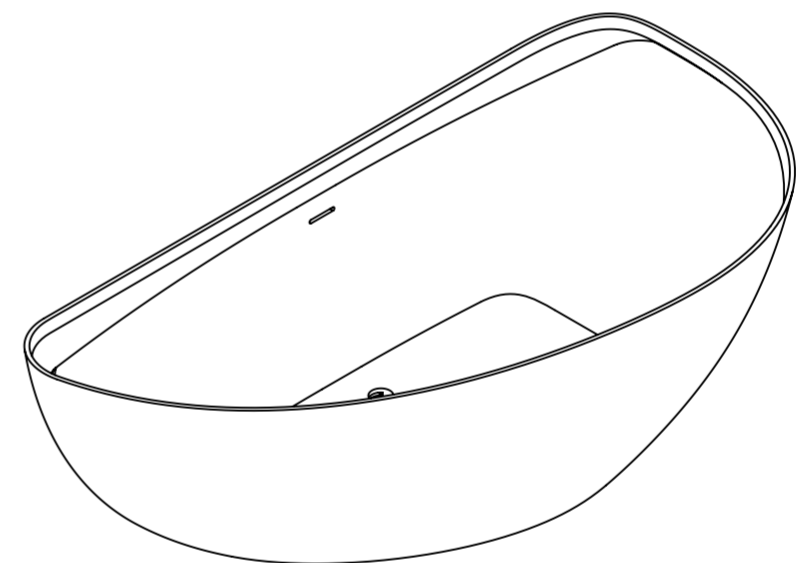

Front View - Section View

Side View - Section View

Top View

<b>LUSSO</b> S T O N E	Product Name	Nilo
	Material	Stone Resin
	Size, mm	1700 x 850 x 550

All dimensions provided in millimeters.