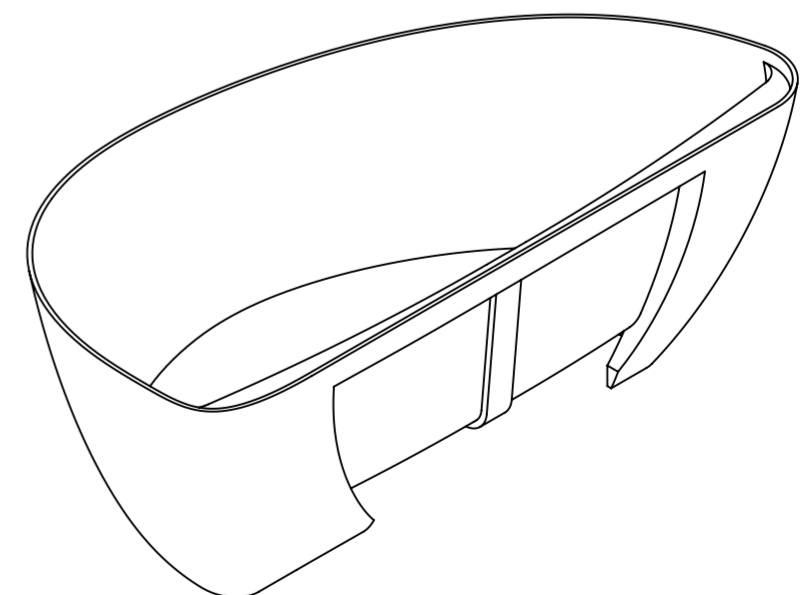

Front View - Section View

Side View - Section View

Top View

<b>LUSSO</b> S T O N E	Product Name	Nilo
	Material	Stone Resin
	Size, mm	1700 x 850 x 550

All dimensions provided in millimeters.