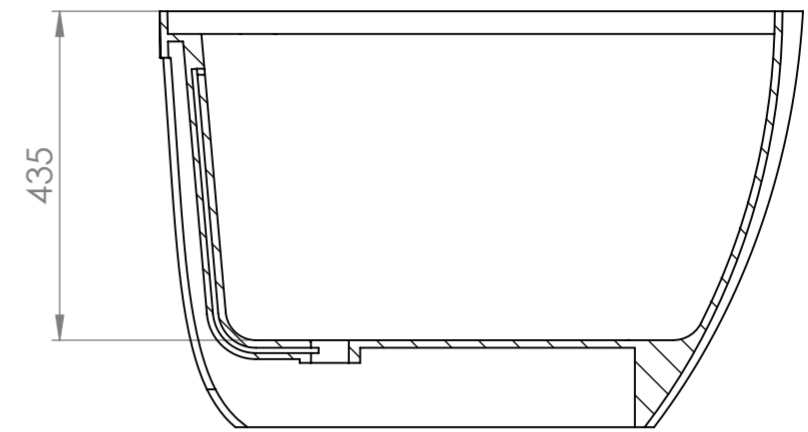

Front View - Section View

Side View - Section View

Top View

<b>LUSSO</b> S T O N E	Product Name	Nilo
	Material	Stone Resin
	Size, mm	1700 x 850 x 550

All dimensions provided in millimeters.