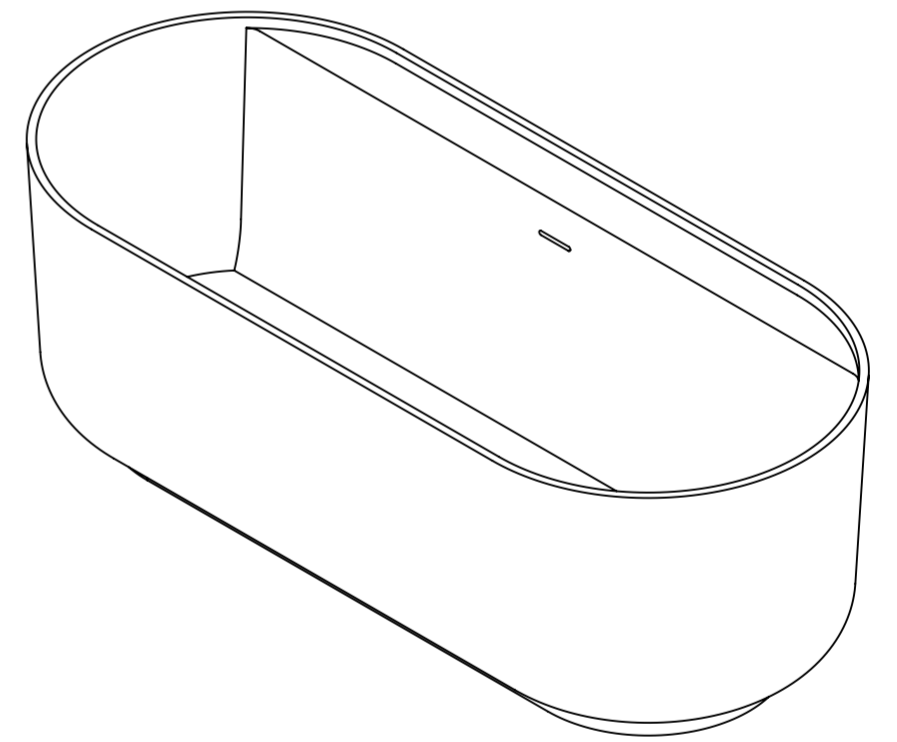

Front View - Section View

Side View - Section View

Top View

<b>LUSO</b> S T O N E	Product Name	Mastello
	Material	Stone Resin
	Size, mm	1600 x 700 x 550

All dimensions provided in millimeters.