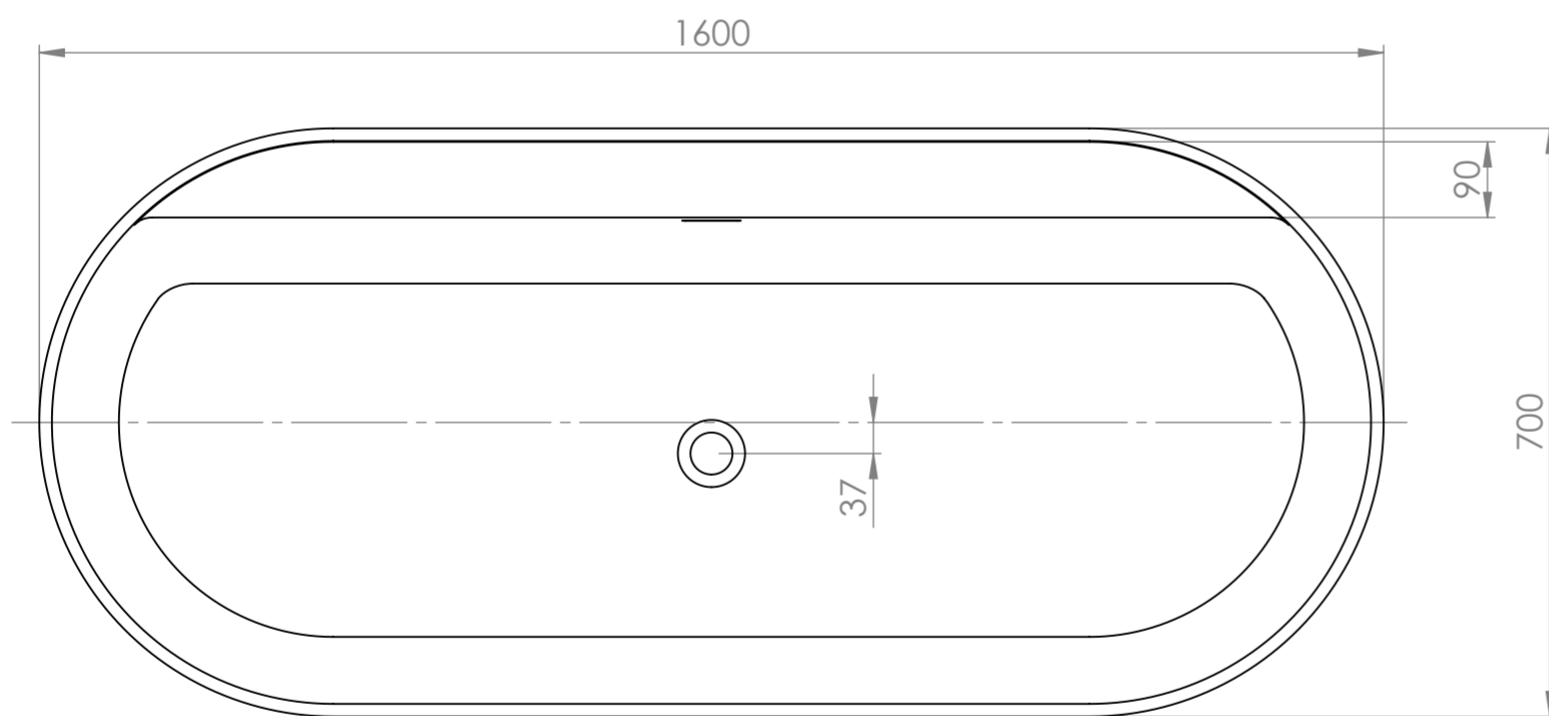

Front View - Section View

Side View - Section View

Top View

<b>LUSO</b> S T O N E	Product Name	Mastello
	Material	Stone Resin
	Size, mm	1600 x 700 x 550

All dimensions provided in millimeters.