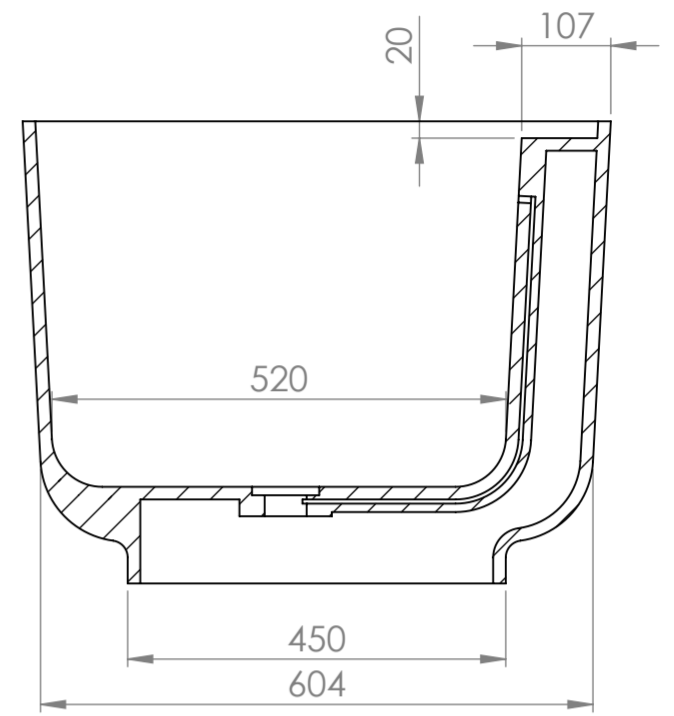

Front View - Section View

Side View - Section View

Top View

<b>LUSO</b> S T O N E	Product Name	Mastello
	Material	Stone Resin
	Size, mm	1600 x 700 x 550

All dimensions provided in millimeters.