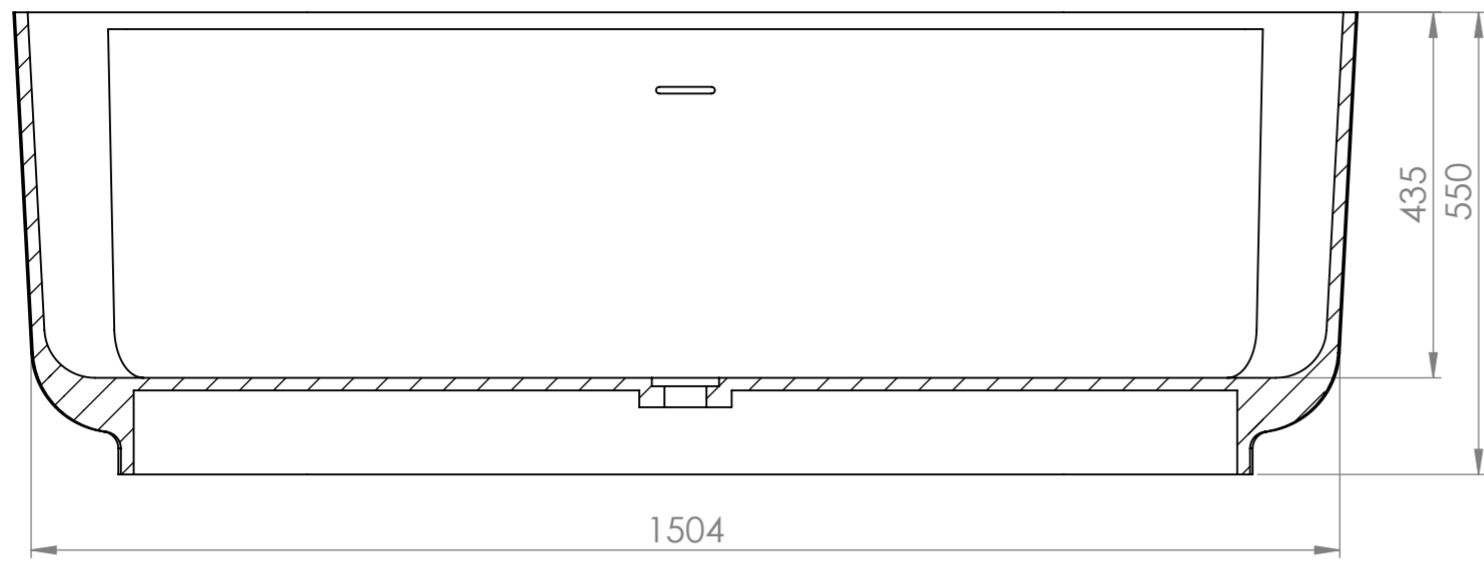

Front View - Section View

Side View - Section View

Top View

<b>LUSO</b> S T O N E	Product Name	Mastello
	Material	Stone Resin
	Size, mm	1600 x 700 x 550

All dimensions provided in millimeters.