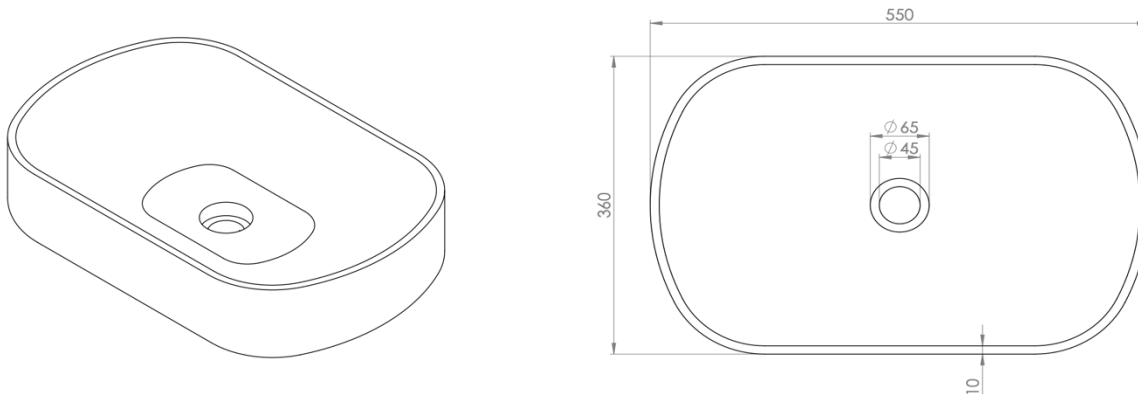

DESIGNO

FEATURES

BRAND:	Lusso Stone
TITLE:	Designo
ARTICLE NUMBER:	9091
COLOUR:	White
MATERIAL:	Stone Resin
AVAILABLE FINISHES:	Matte and Polished
PRODUCT DIMENSIONS:	550 x 360 x 110
NET WEIGHT:	10kg
GROSS WEIGHT (Including packaging):	11kg
INSTALLATION:	Countertop

FURTHER DETAILS & DIMENSIONS CAN BE FOUND AT WWW.LUSSOSTONE.COM IN THE FEATURE SECTION AND DOWNLOADS TAB OF EACH PRODUCT PAGE.