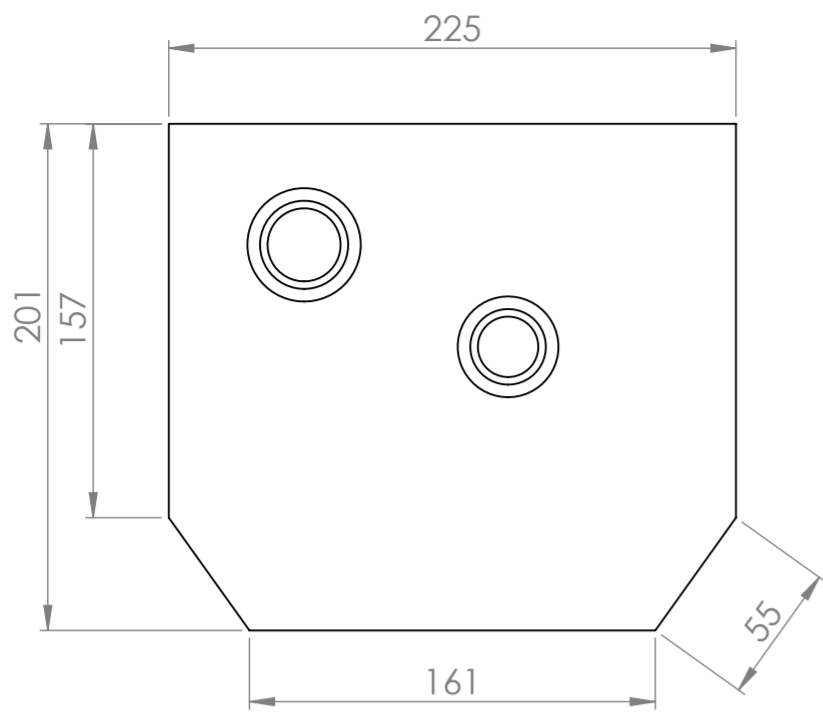

Top View

Front View

Side View

Cold Water Inlet

Hot Water Outlet

Power Wire

Bottom View

**LUSSO**  
STONE

Product Name

Filtrata

Product Type

Boiler

*All dimensions provided in millimeters.*