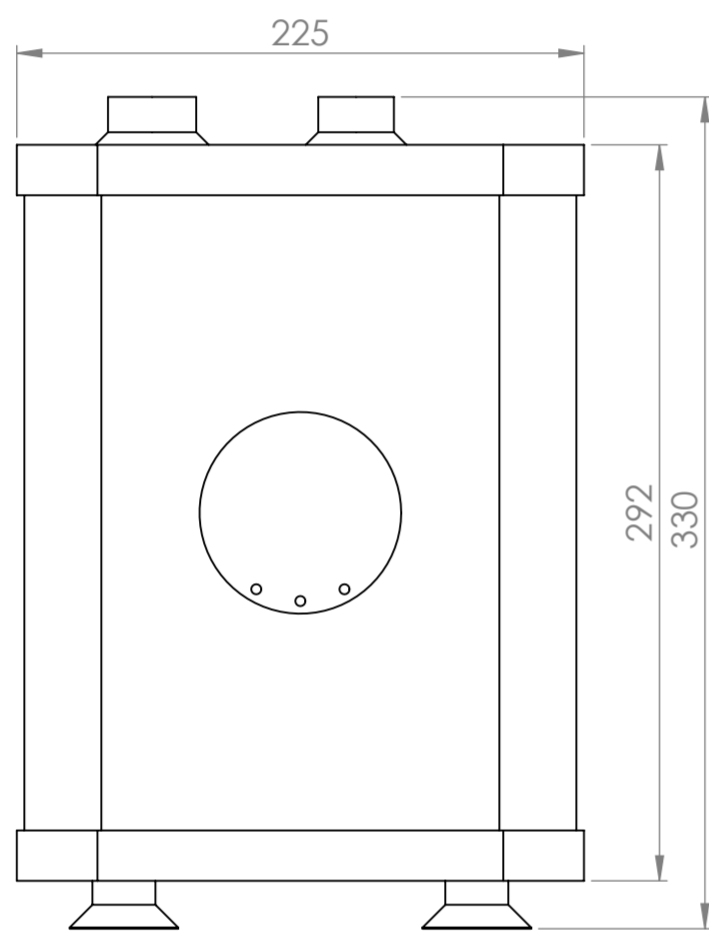

Top View

Front View

Side View

Cold Water Inlet

Hot Water Outlet

Power Wire

Bottom View

**LUSSO**  
STONE

Product Name

Filtrata

Product Type

Boiler

*All dimensions provided in millimeters.*