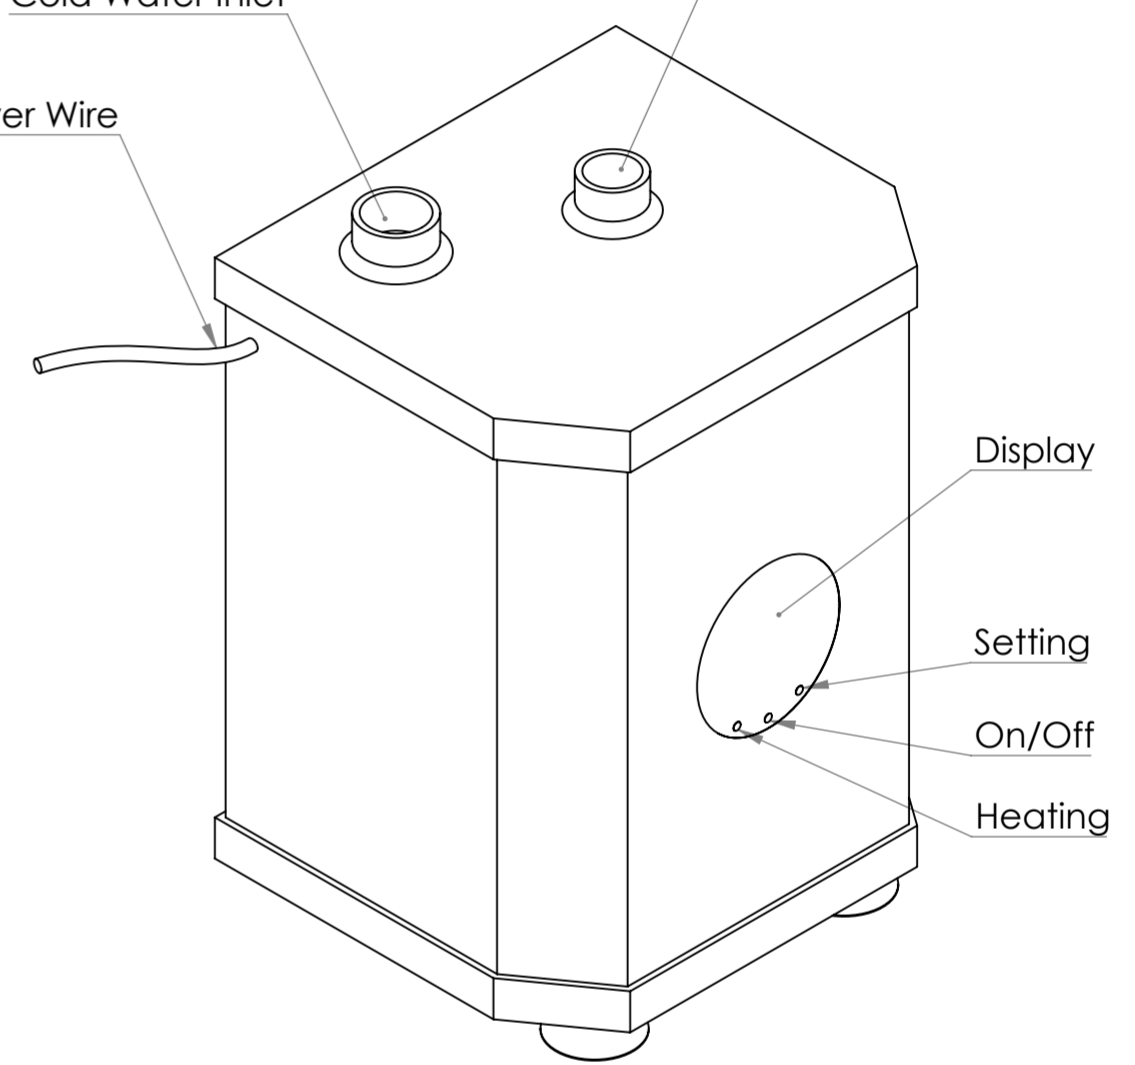

Top View

Front View

Side View

Cold Water Inlet

Hot Water Outlet

Power Wire

Bottom View

**LUSSO**  
STONE

Product Name

Filtrata

Product Type

Boiler

*All dimensions provided in millimeters.*