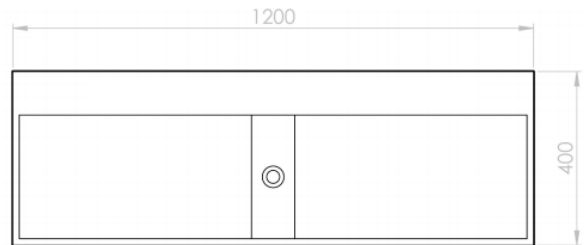

LUSSO

THINN 1200

FEATURES

BRAND:	Lusso Stone
TITLE:	Thinn 1200
ARTICLE NUMBER:	1024 1200
COLOUR:	White
MATERIAL:	Stone Resin
AVAILABLE FINISHES:	Matte
PRODUCT DIMENSIONS:	1200 x 400 x 150mm
NET WEIGHT:	26kg
GROSS WEIGHT (Including packaging):	28kg
INSTALLATION:	Wall Hung