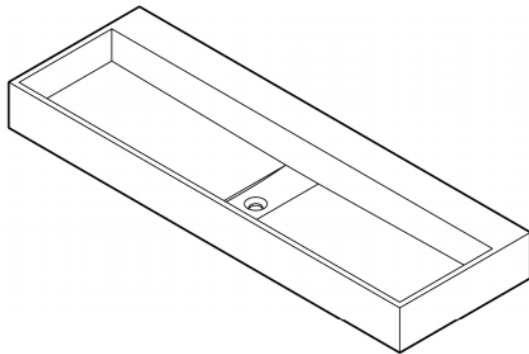

LUSSO

THINN 1200

FEATURES

BRAND:	Lusso Stone
TITLE:	Thinn 1200
ARTICLE NUMBER:	1024 1200
COLOUR:	White
MATERIAL:	Stone Resin
AVAILABLE FINISHES:	Matte
PRODUCT DIMENSIONS:	1200 x 400 x 150mm
NET WEIGHT:	26kg
GROSS WEIGHT (Including packaging):	28kg
INSTALLATION:	Wall Hung

FURTHER DETAILS & DIMENSIONS CAN BE FOUND AT WWW.LUSSOSTONE.COM IN THE FEATURE SECTION AND DOWNLOADS TAB OF EACH PRODUCT PAGE.

TEL: 0203 370 4057

| EMAIL: INFO@LUSSOSTONE.COM

| WWW.LUSSOSTONE.COM