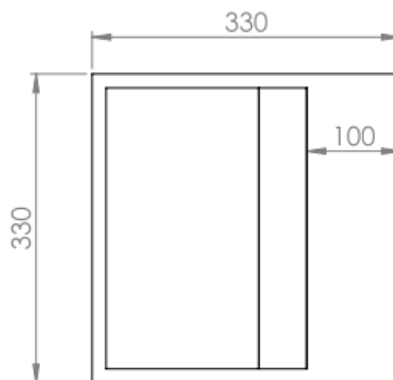

Ethos Mini

FEATURES

BRAND:	Lusso Stone
TITLE:	Ethos Mini
ARTICLE NUMBER:	1003
COLOUR:	White
MATERIAL:	Stone Resin
AVAILABLE FINISHES:	Matte
PRODUCT DIMENSIONS:	330 x 330 x 250mm
NET WEIGHT:	12kg
GROSS WEIGHT (Including packaging):	13kg
INSTALLATION:	Wall Hung

FURTHER DETAILS & DIMENSIONS CAN BE FOUND AT WWW.LUSSOSTONE.COM IN THE FEATURE SECTION AND DOWNLOADS TAB OF EACH PRODUCT PAGE.