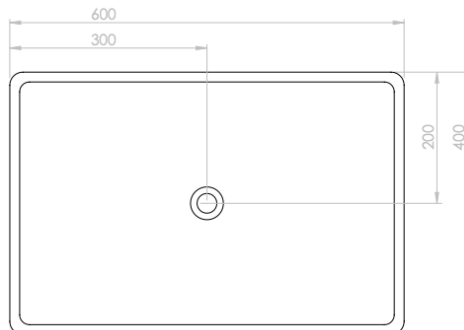

LUSSO

LAURO 600

FEATURES

BRAND:	Lusso Stone
TITLE:	Lauro 600
ARTICLE NUMBER:	9009
COLOUR:	White
MATERIAL:	Stone Resin
AVAILABLE FINISHES:	Matte and Polished
PRODUCT DIMENSIONS:	600 x 400 x 105mm
NET WEIGHT:	15kg
GROSS WEIGHT (Including packaging):	16kg
INSTALLATION:	Countertop

FURTHER DETAILS & DIMENSIONS CAN BE FOUND AT WWW.LUSSOSTONE.COM IN THE FEATURE SECTION AND DOWNLOADS TAB OF EACH PRODUCT PAGE.

TEL: 0203 370 4057

EMAIL: INFO@LUSSOSTONE.COM

WWW.LUSSOSTONE.COM