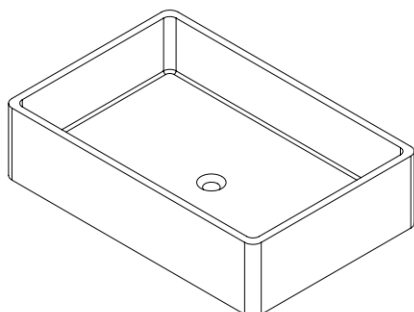

LUSSO

LAURO 600

FEATURES

BRAND:	Lusso Stone
TITLE:	Lauro 600
ARTICLE NUMBER:	9009
COLOUR:	White
MATERIAL:	Stone Resin
AVAILABLE FINISHES:	Matte and Polished
PRODUCT DIMENSIONS:	600 x 400 x 105mm
NET WEIGHT:	15kg
GROSS WEIGHT (Including packaging):	16kg
INSTALLATION:	Countertop

FURTHER DETAILS & DIMENSIONS CAN BE FOUND AT WWW.LUSSOSTONE.COM IN THE FEATURE SECTION AND DOWNLOADS TAB OF EACH PRODUCT PAGE.

TEL: 0203 370 4057

EMAIL: INFO@LUSSOSTONE.COM

WWW.LUSSOSTONE.COM