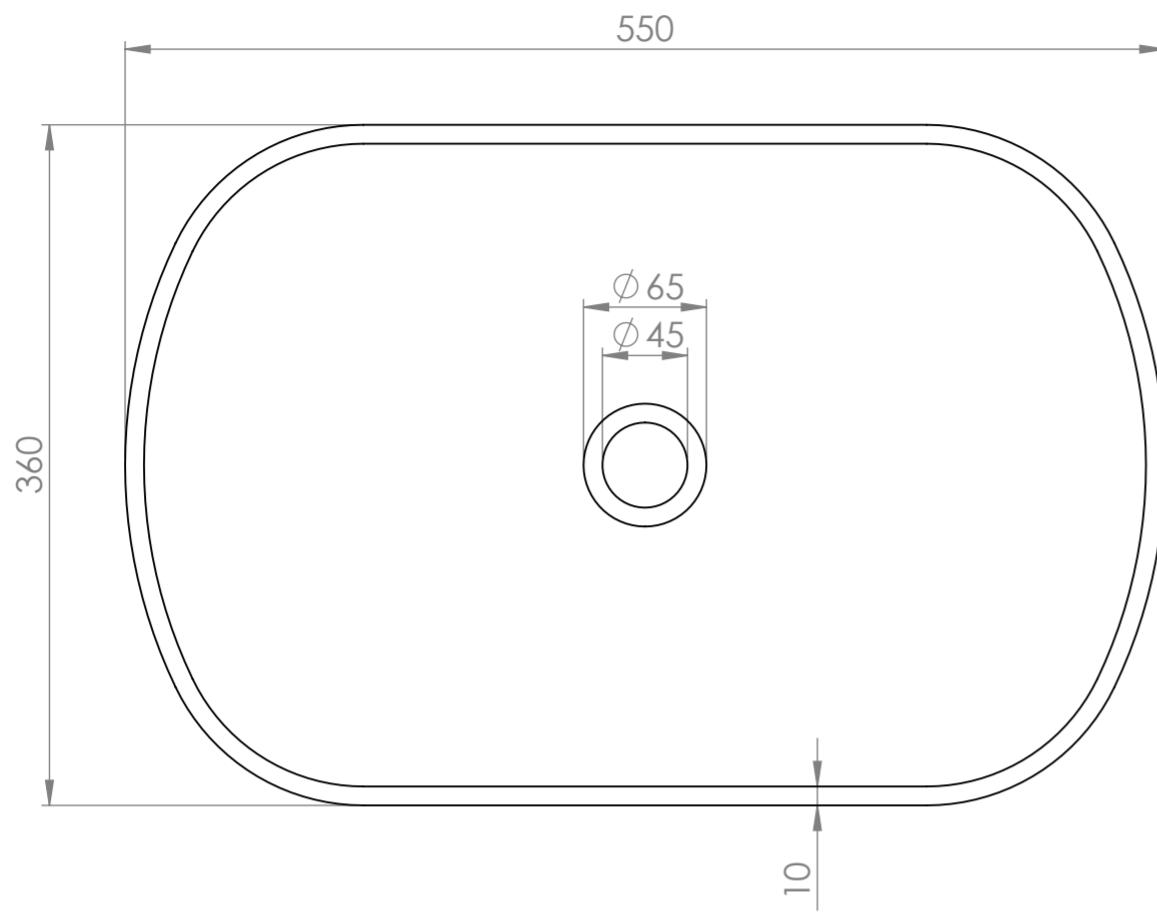

Top View

Front View - Section View

Side View

Waste Cover

LUSSO S T O N E	Product Name	Designo 550
	Material	Stone Resin
	Size, mm	550 x 360 x 110

All dimensions provided in millimeters.