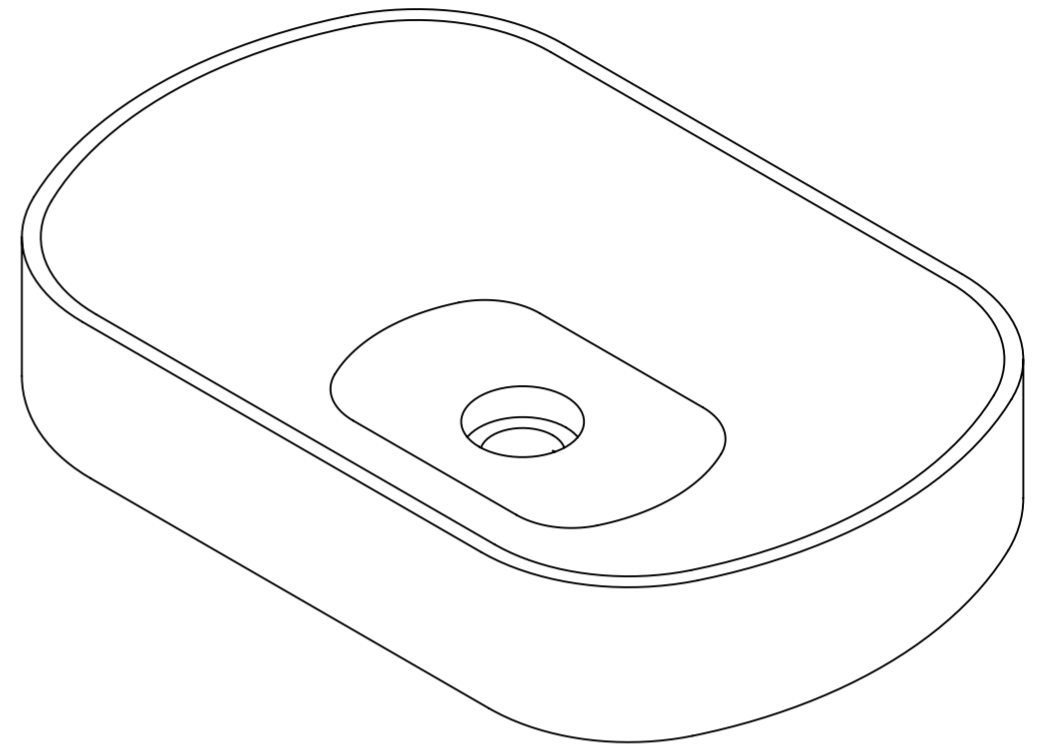

Top View

Front View - Section View

Side View

Waste Cover

LUSSO S T O N E	Product Name	Designo 550
	Material	Stone Resin
	Size, mm	550 x 360 x 110

All dimensions provided in millimeters.