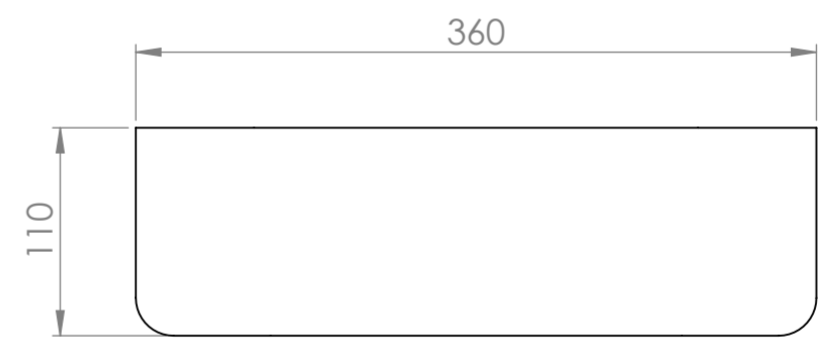

Top View

Front View - Section View

Side View

Waste Cover

LUSSO S T O N E	Product Name	Designo 550
	Material	Stone Resin
	Size, mm	550 x 360 x 110

All dimensions provided in millimeters.