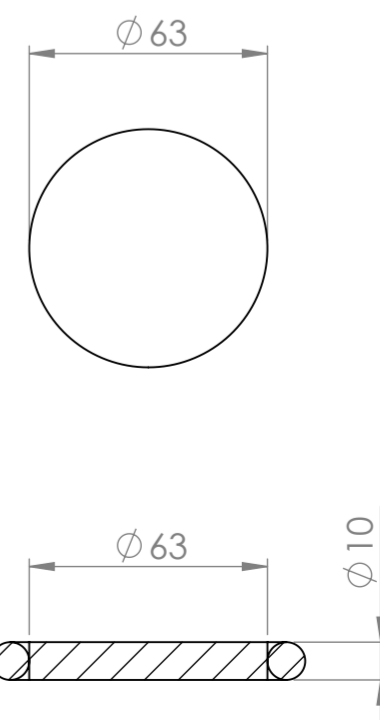

Top View

Front View - Section View

Side View

Waste Cover

LUSSO S T O N E	Product Name	Designo 550
	Material	Stone Resin
	Size, mm	550 x 360 x 110

All dimensions provided in millimeters.