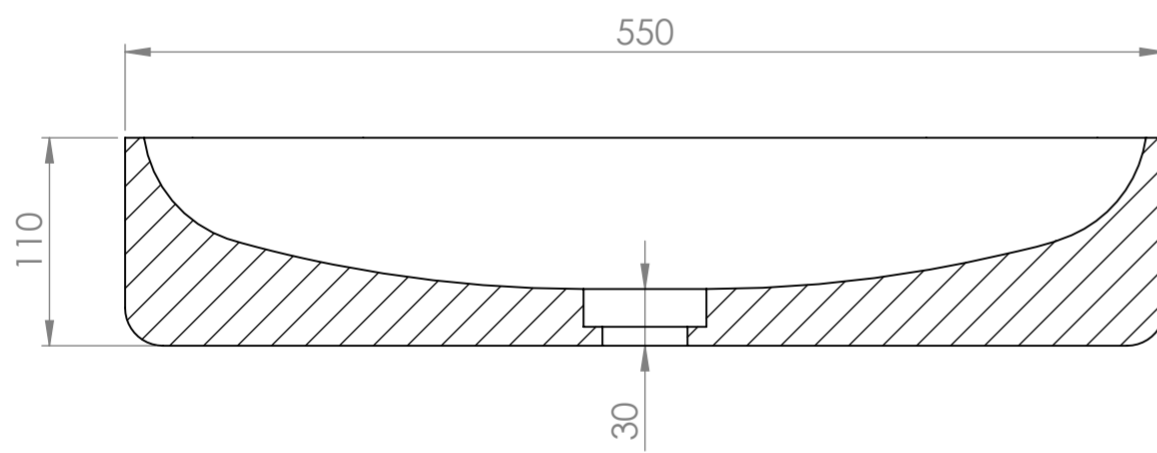

Top View

Front View - Section View

Side View

Waste Cover

LUSSO S T O N E	Product Name	Designo 550
	Material	Stone Resin
	Size, mm	550 x 360 x 110

All dimensions provided in millimeters.