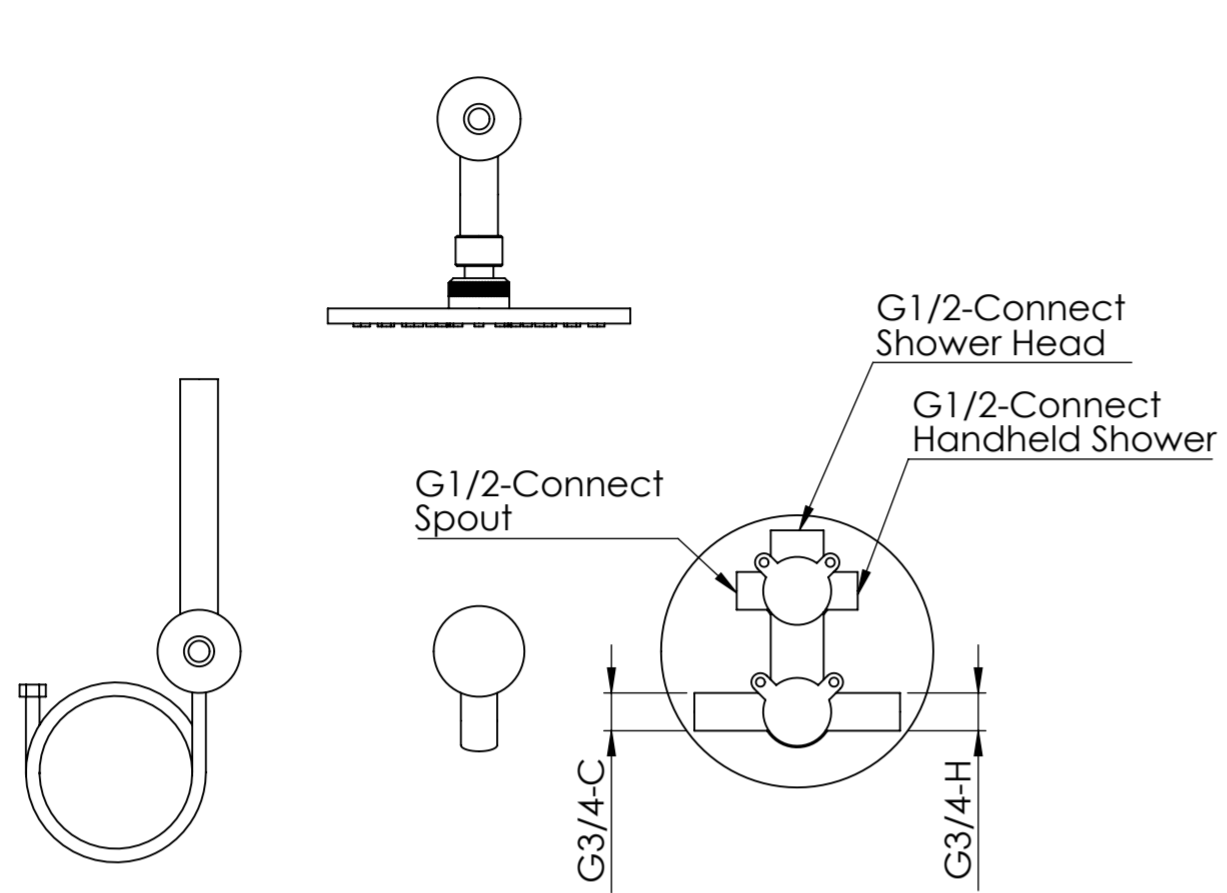

Back View

Front View

Side View

<p>LUSSO STONE</p>	Product Name	Luxe Series
	Product Type	Shower Set

All dimensions provided in millimeters.