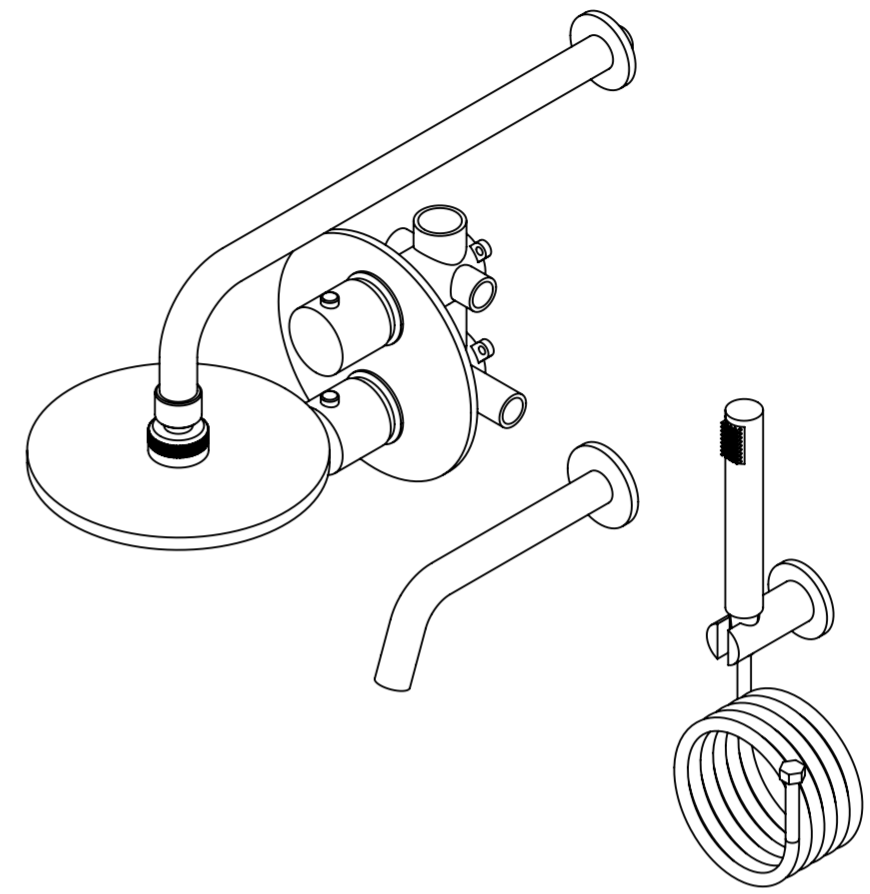

Back View

Front View

Side View

<p>LUSSO STONE</p>	Product Name	Luxe Series
	Product Type	Shower Set

All dimensions provided in millimeters.