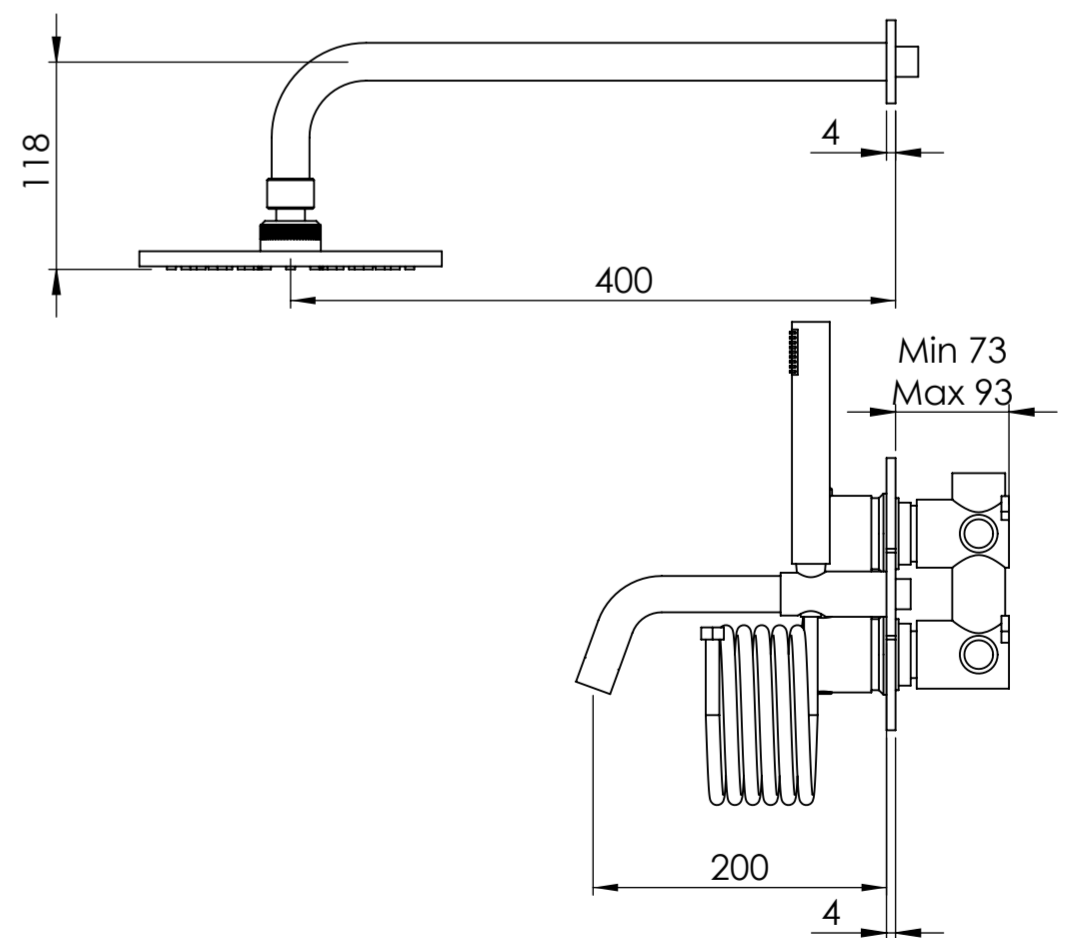

Back View

Front View

Side View

<p>LUSSO STONE</p>	Product Name	Luxe Series
	Product Type	Shower Set

All dimensions provided in millimeters.