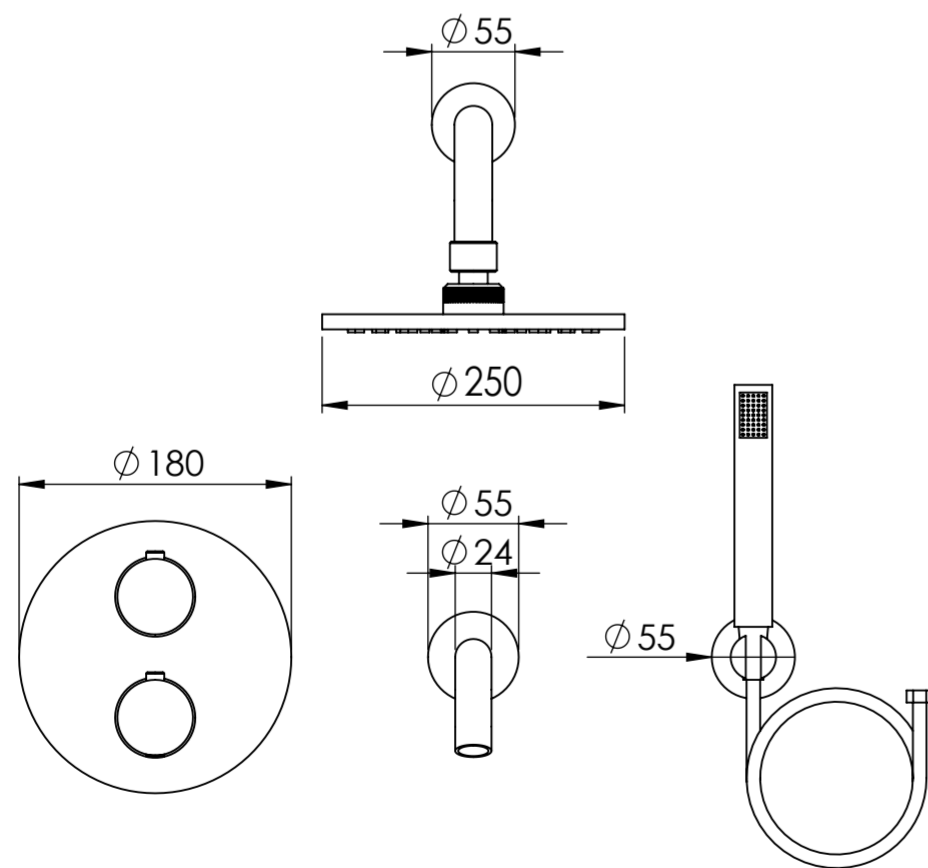

Back View

Front View

Side View

<p>LUSSO STONE</p>	Product Name	Luxe Series
	Product Type	Shower Set

All dimensions provided in millimeters.