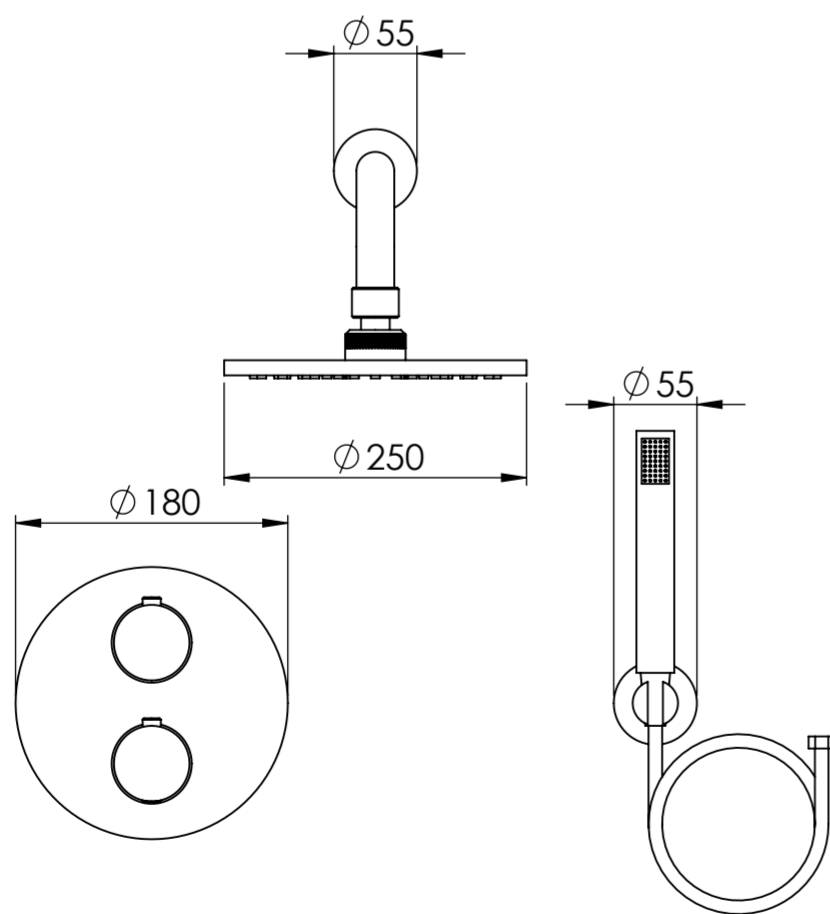

Back View

Front View

Side View

LUSO S T O N E	Product Name	Luxe Series
	Product Type	Shower Set

All dimensions provided in millimeters.