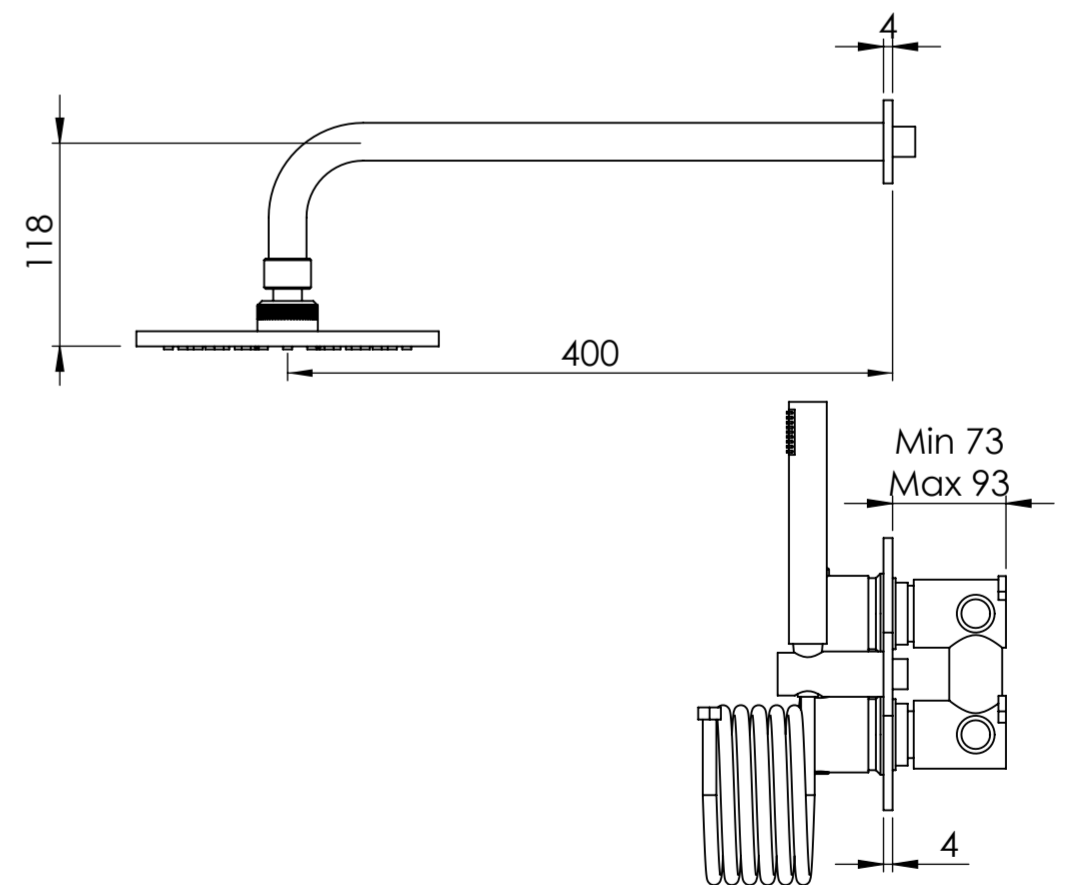

Back View

Front View

Side View

LUSO S T O N E	Product Name	Luxe Series
	Product Type	Shower Set

All dimensions provided in millimeters.