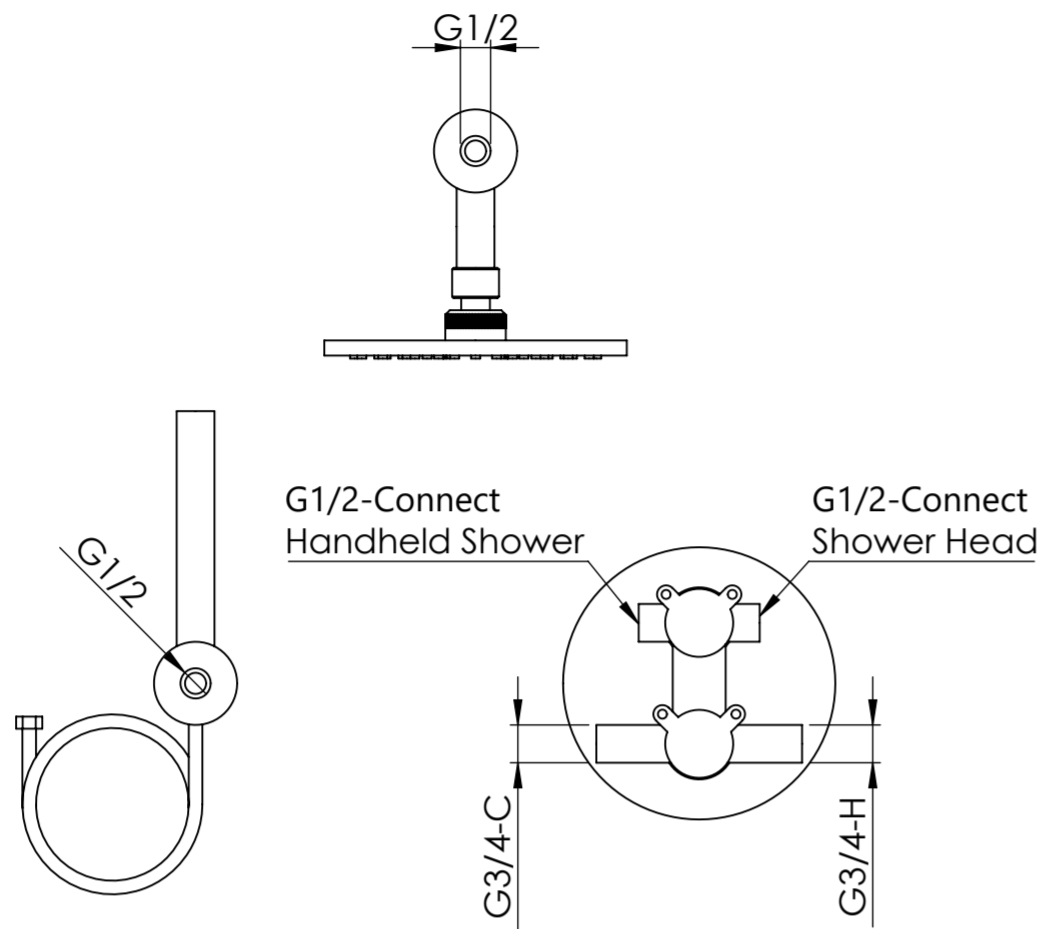

Back View

Front View

Side View

LUSO S T O N E	Product Name	Luxe Series
	Product Type	Shower Set

All dimensions provided in millimeters.