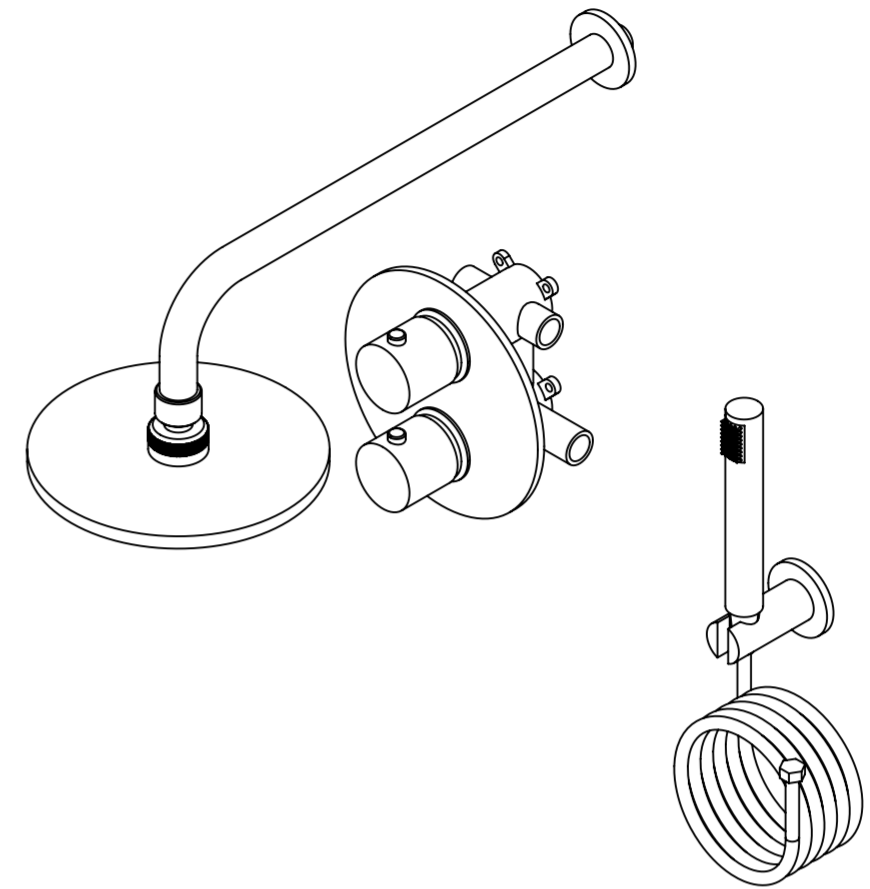

Back View

Front View

Side View

LUSO S T O N E	Product Name	Luxe Series
	Product Type	Shower Set

All dimensions provided in millimeters.